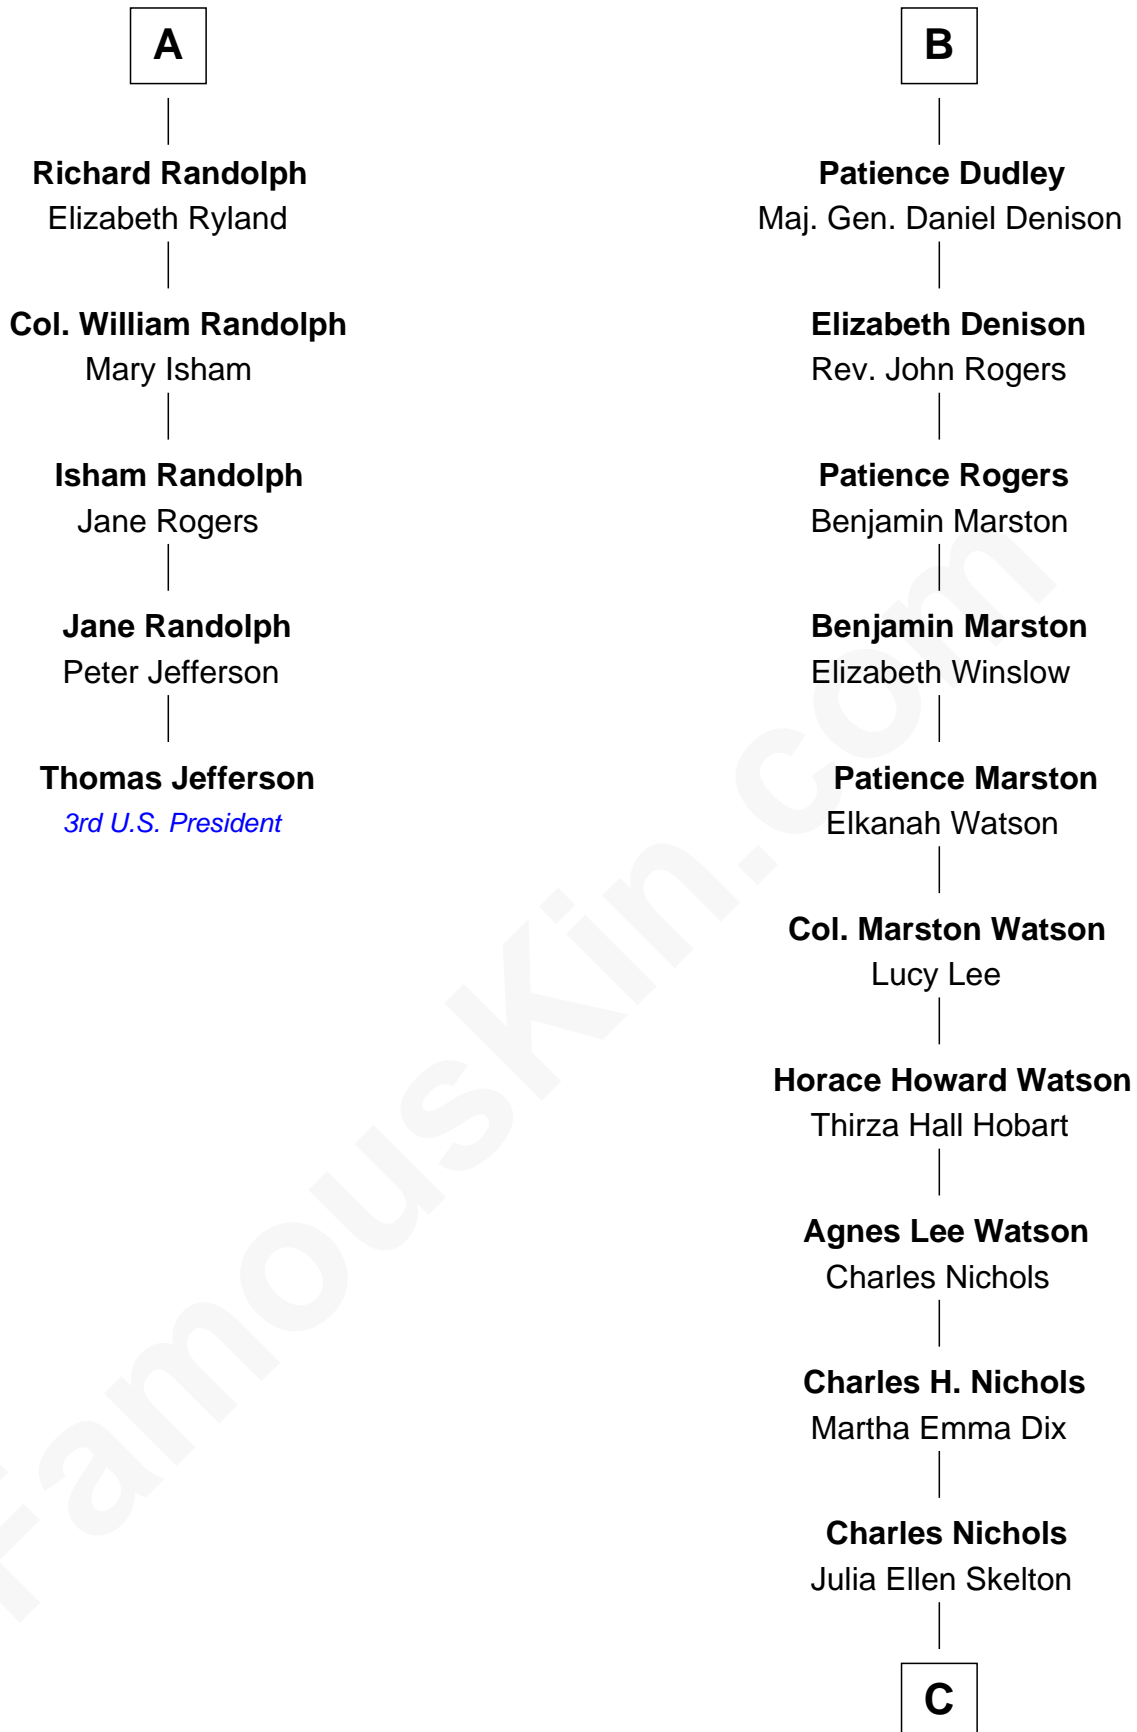

FamousKin.com

Relationship Chart of

Thomas Jefferson

3rd U.S. President and Signer of the Declaration of Independence

11th cousin 8 times removed of

John Cena

Movie Actor and WWE Pro Wrestler

Sir Ralph Neville

Joan Beaufort

Sir Edward Neville

Katherine Howard

Catherine Neville

Robert Tanfield

William Tanfield

Elizabeth Stavelly

Frances Tanfield

Katherine Neville

Sir Thomas Strangeways

Joan Strangeways

Sir William Willoughby

Cecily Willoughby

Sir Edward Sutton

Sir John Sutton

Cecily Grey

Sir Henry Dudley

----- Ashton

Probable

Roger Dudley

Susanna Thorne

Gov. Thomas Dudley

Dorothy York

B