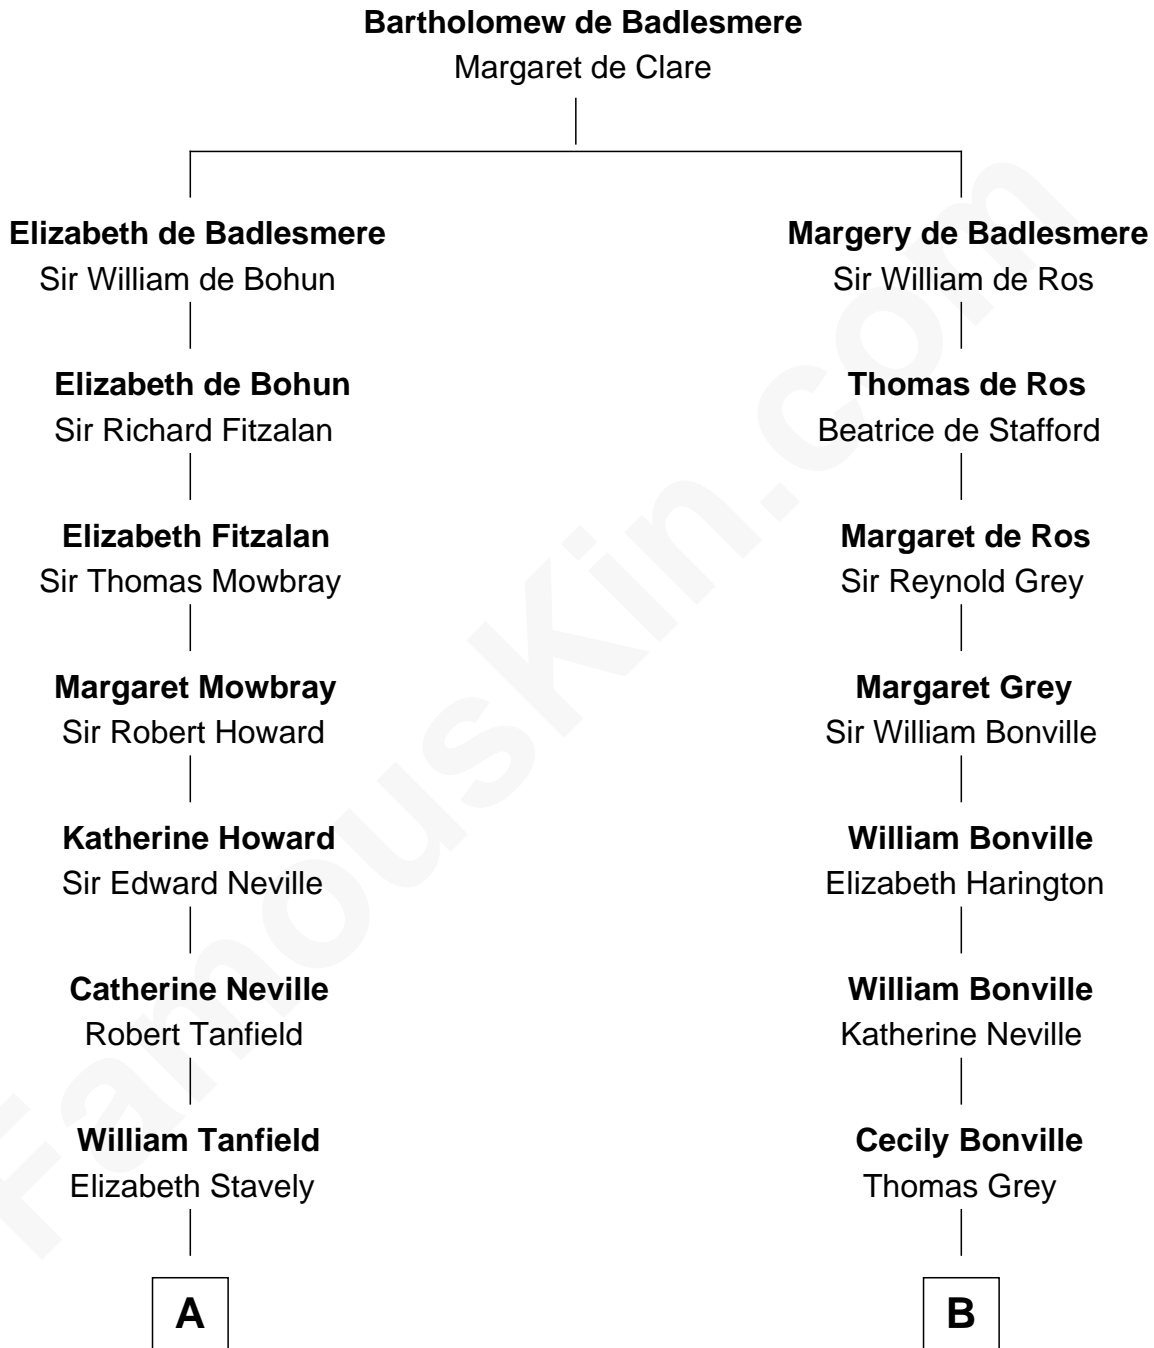

FamousKin.com

Relationship Chart of

Thomas Jefferson

3rd U.S. President and Signer of the Declaration of Independence

15th cousin 6 times removed of

J. K. Simmons
TV and Movie Actor

C

Sedgwick Russell Hazen

Mary Isabelle Barr

Lewis Jacob Hazen

Emma Broaddus Lewis

Ruth Hazen

Col. Ralph Archibald Kimble

Patricia Kimble

Dr. Donald William Simmons

J. K. Simmons