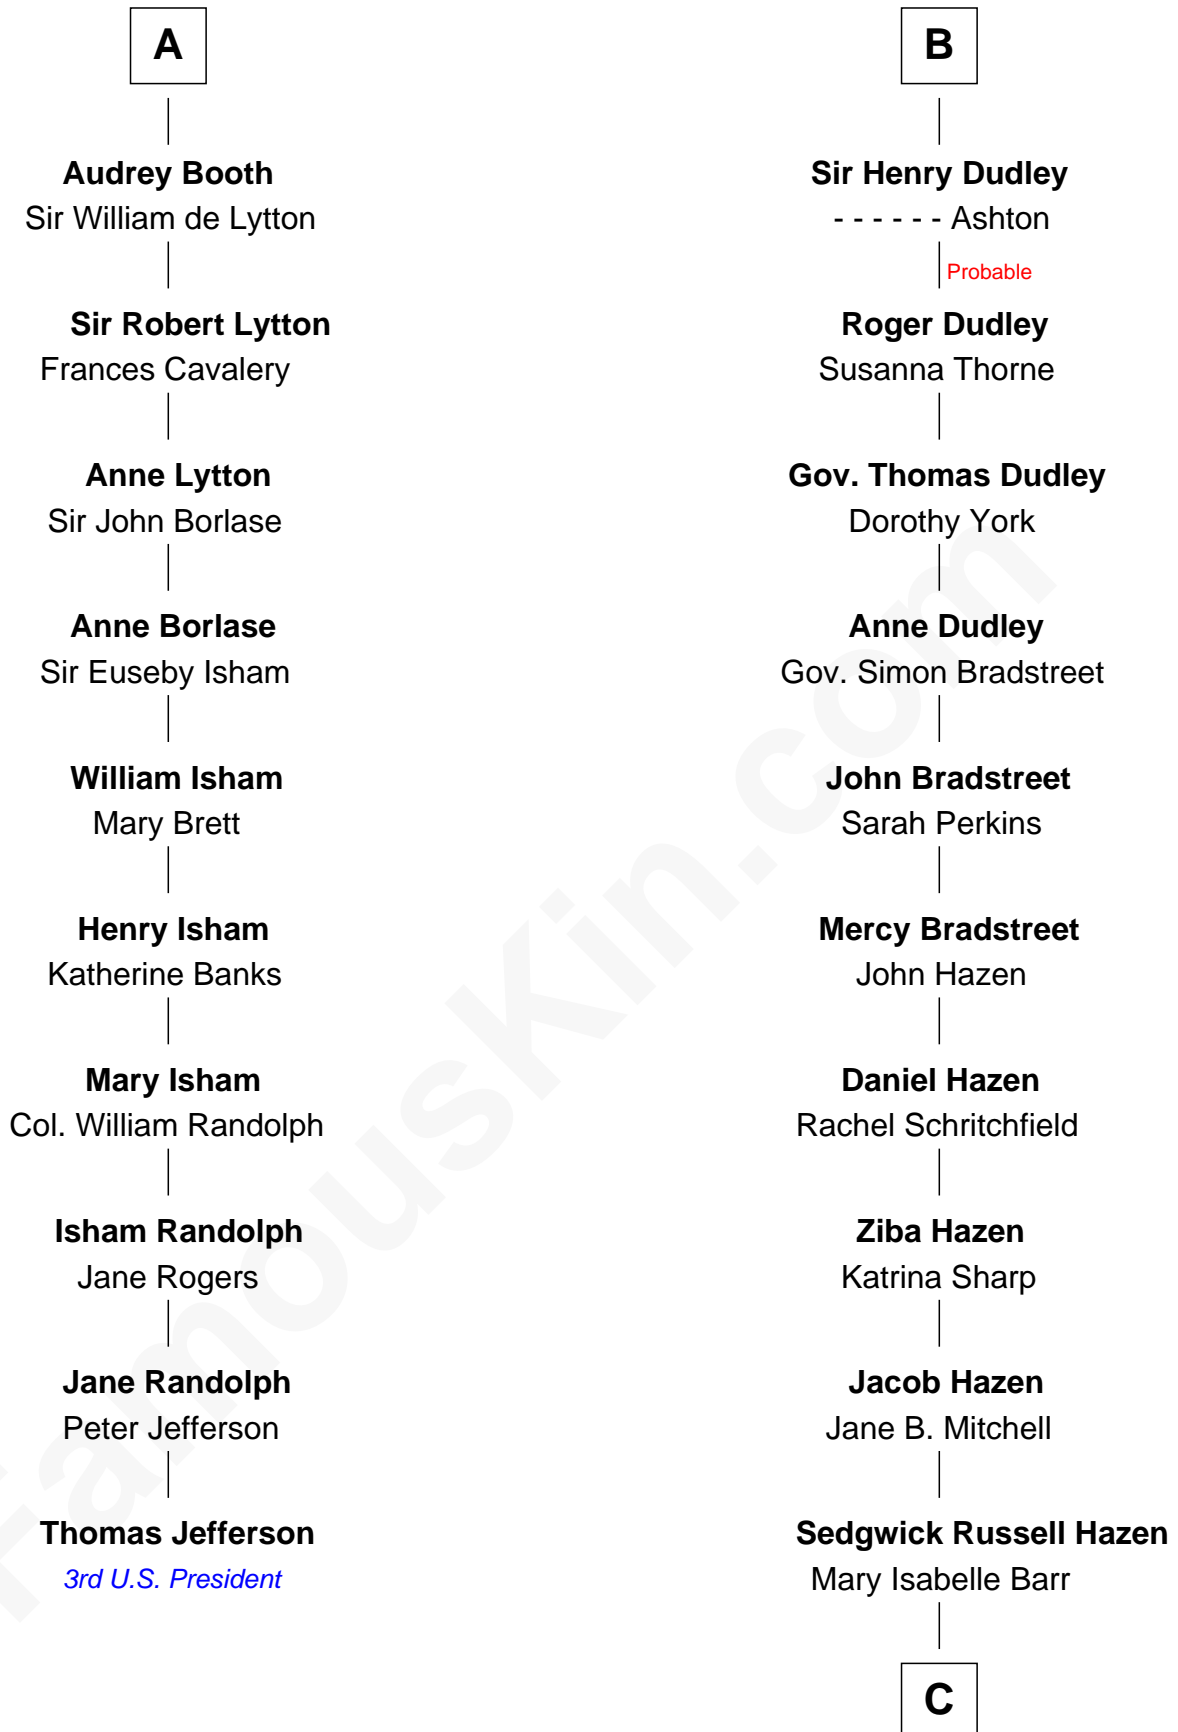

FamousKin.com

Relationship Chart of

Thomas Jefferson

3rd U.S. President and Signer of the Declaration of Independence

16th cousin 4 times removed of

J. K. Simmons
TV and Movie Actor

C

Lewis Jacob Hazen

Emma Broaddus Lewis

Ruth Hazen

Col. Ralph Archibald Kimble

Patricia Kimble

Dr. Donald William Simmons

J. K. Simmons

TV and Movie Actor