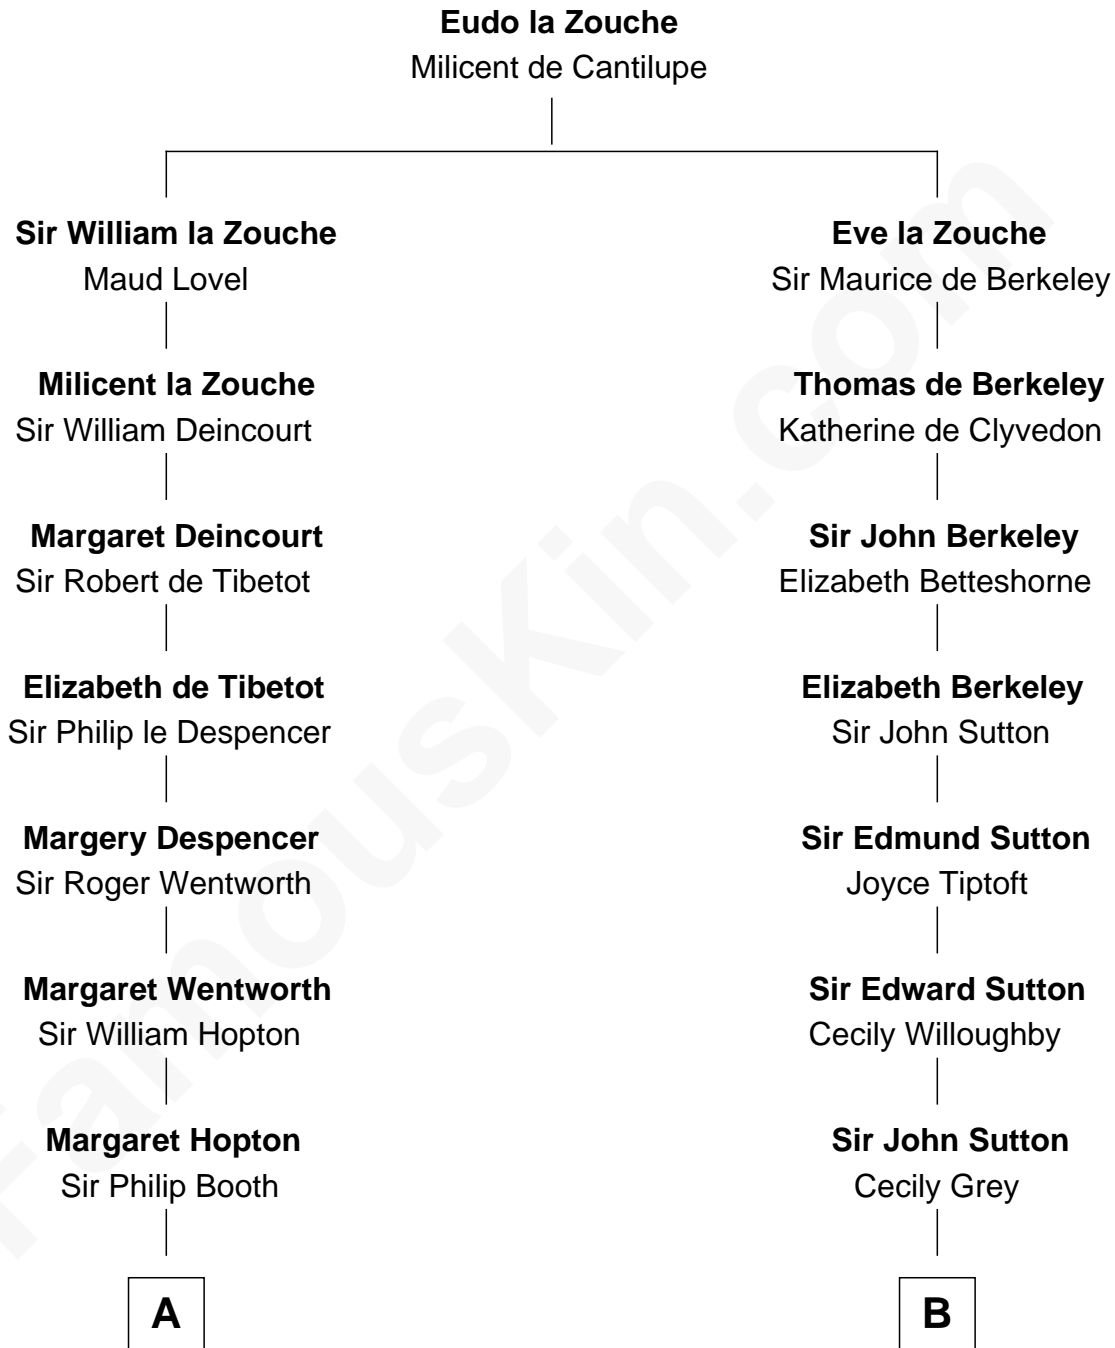

FamousKin.com

Relationship Chart of

Thomas Jefferson

3rd U.S. President and Signer of the Declaration of Independence

16th cousin 4 times removed of

J. K. Simmons
TV and Movie Actor

C

Lewis Jacob Hazen

Emma Broaddus Lewis

Ruth Hazen

Col. Ralph Archibald Kimble

Patricia Kimble

Dr. Donald William Simmons

J. K. Simmons

TV and Movie Actor