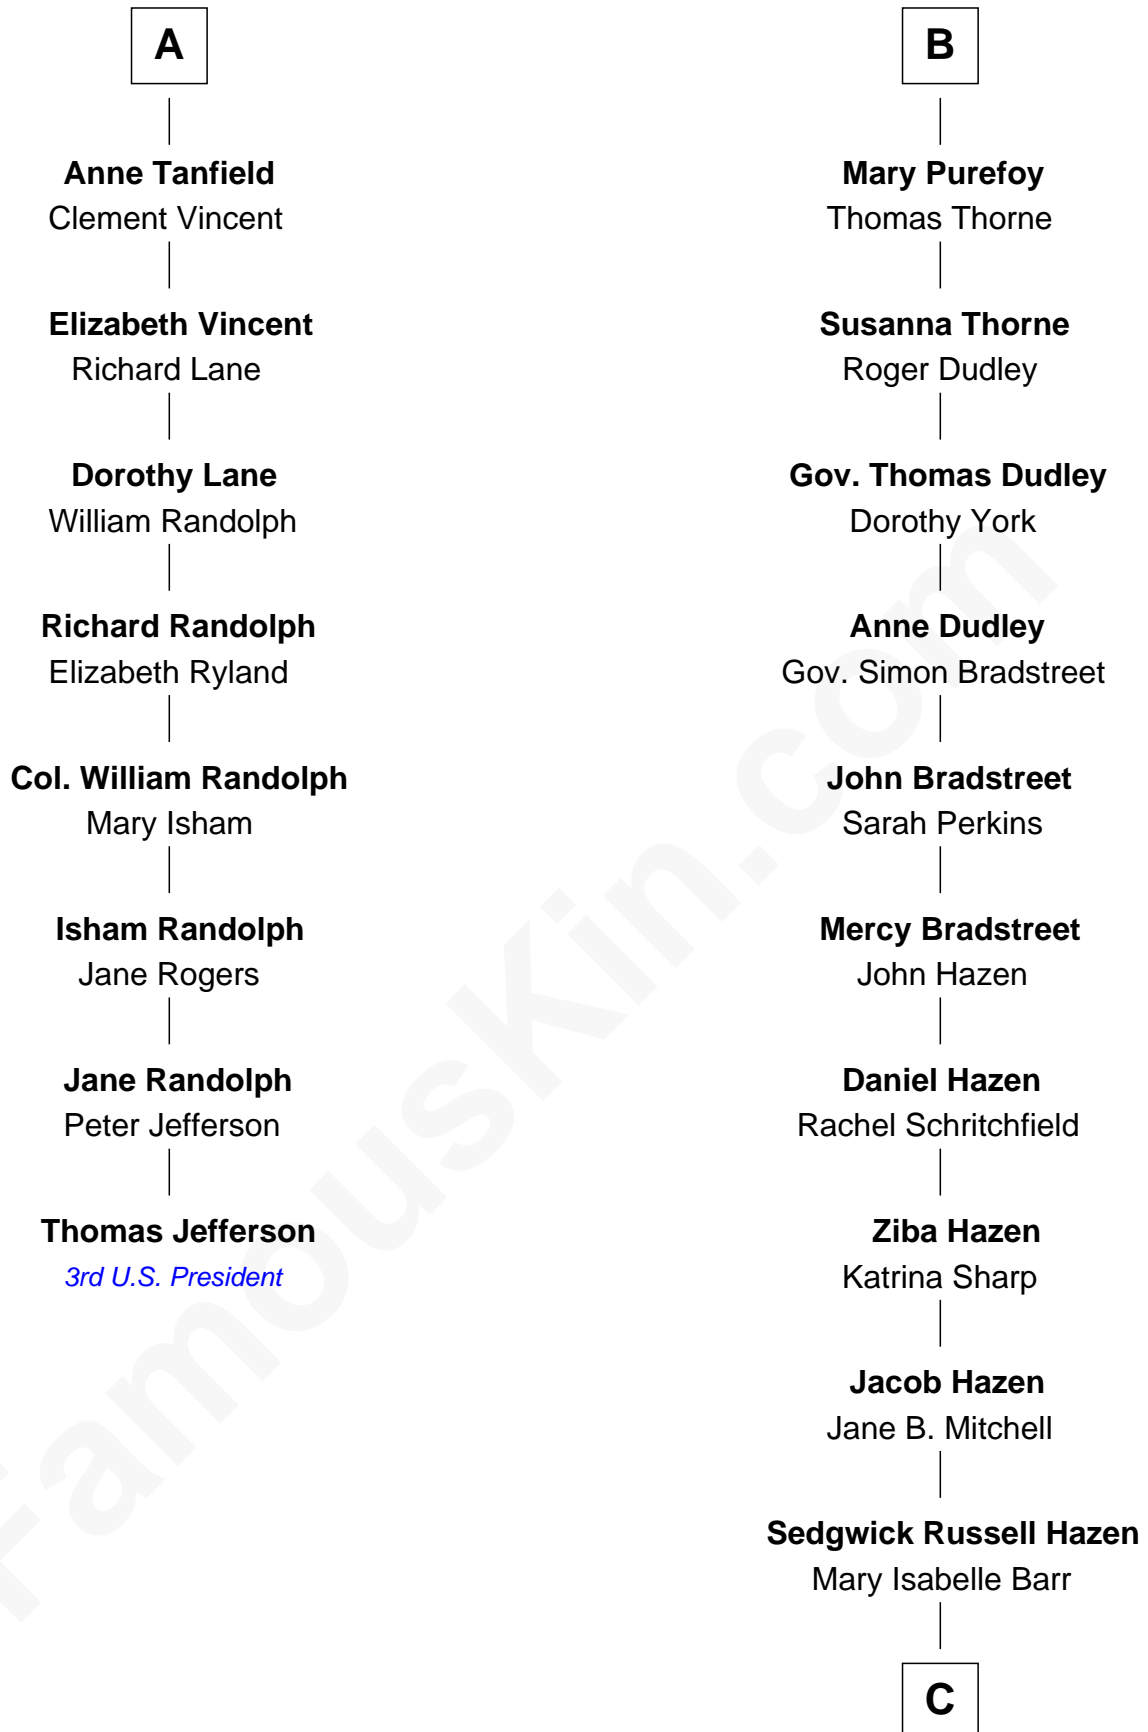

FamousKin.com

Relationship Chart of

Thomas Jefferson

3rd U.S. President and Signer of the Declaration of Independence

14th cousin 6 times removed of

J. K. Simmons
TV and Movie Actor

Sir John Howard
Alice de Bois

Sir Robert Howard
Margaret de Scales

Sir John Howard
Alice Tendring

Sir Robert Howard
Margaret Mowbray

Katherine Howard
Sir Edward Neville

Catherine Neville
Robert Tanfield

William Tanfield
Elizabeth Stavely

Frances Tanfield
Bridget Cave

A

Joan Howard
Sir Peter de Brewes

Beatrice Brewes
Sir Hugh Shirley

Sir Ralph Shirley
Joan Basset

Beatrice Shirley
John Brome

Isabel Brome
John Denton

Alice Denton
Nicholas Purefoy

Edward Purefoy
Anne Fettiplace

B

C

Lewis Jacob Hazen

Emma Broaddus Lewis

Ruth Hazen

Col. Ralph Archibald Kimble

Patricia Kimble