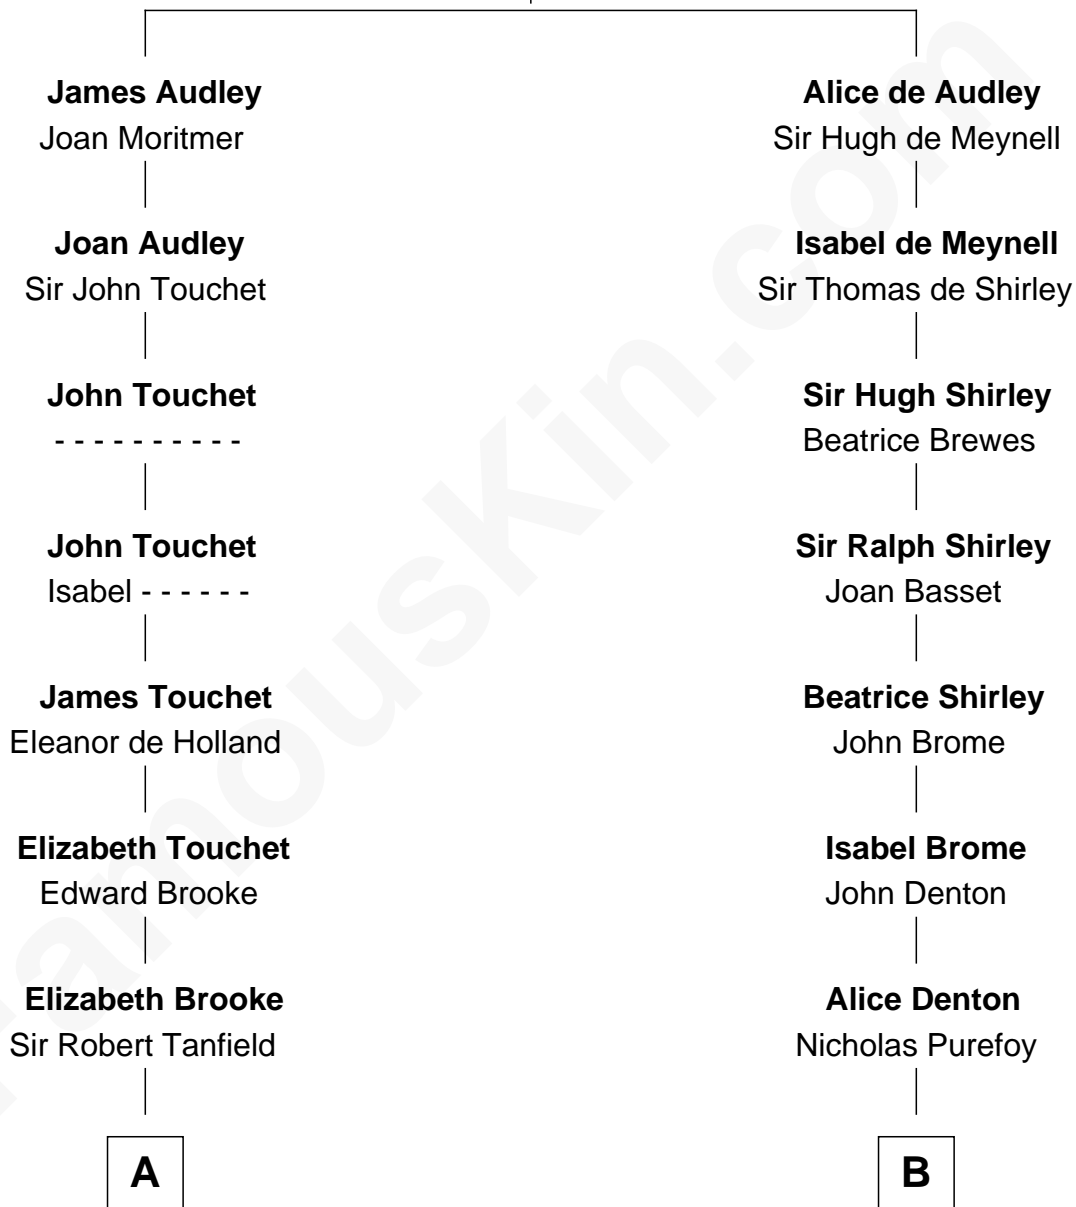

FamousKin.com

Relationship Chart of

Thomas Jefferson

3rd U.S. President and Signer of the Declaration of Independence

17th cousin 4 times removed of

J. K. Simmons
TV and Movie Actor

Sir Nicholas Audley
Joan Martin

C

Sedgwick Russell Hazen

Mary Isabelle Barr

Lewis Jacob Hazen

Emma Broaddus Lewis

Ruth Hazen

Col. Ralph Archibald Kimble

Patricia Kimble