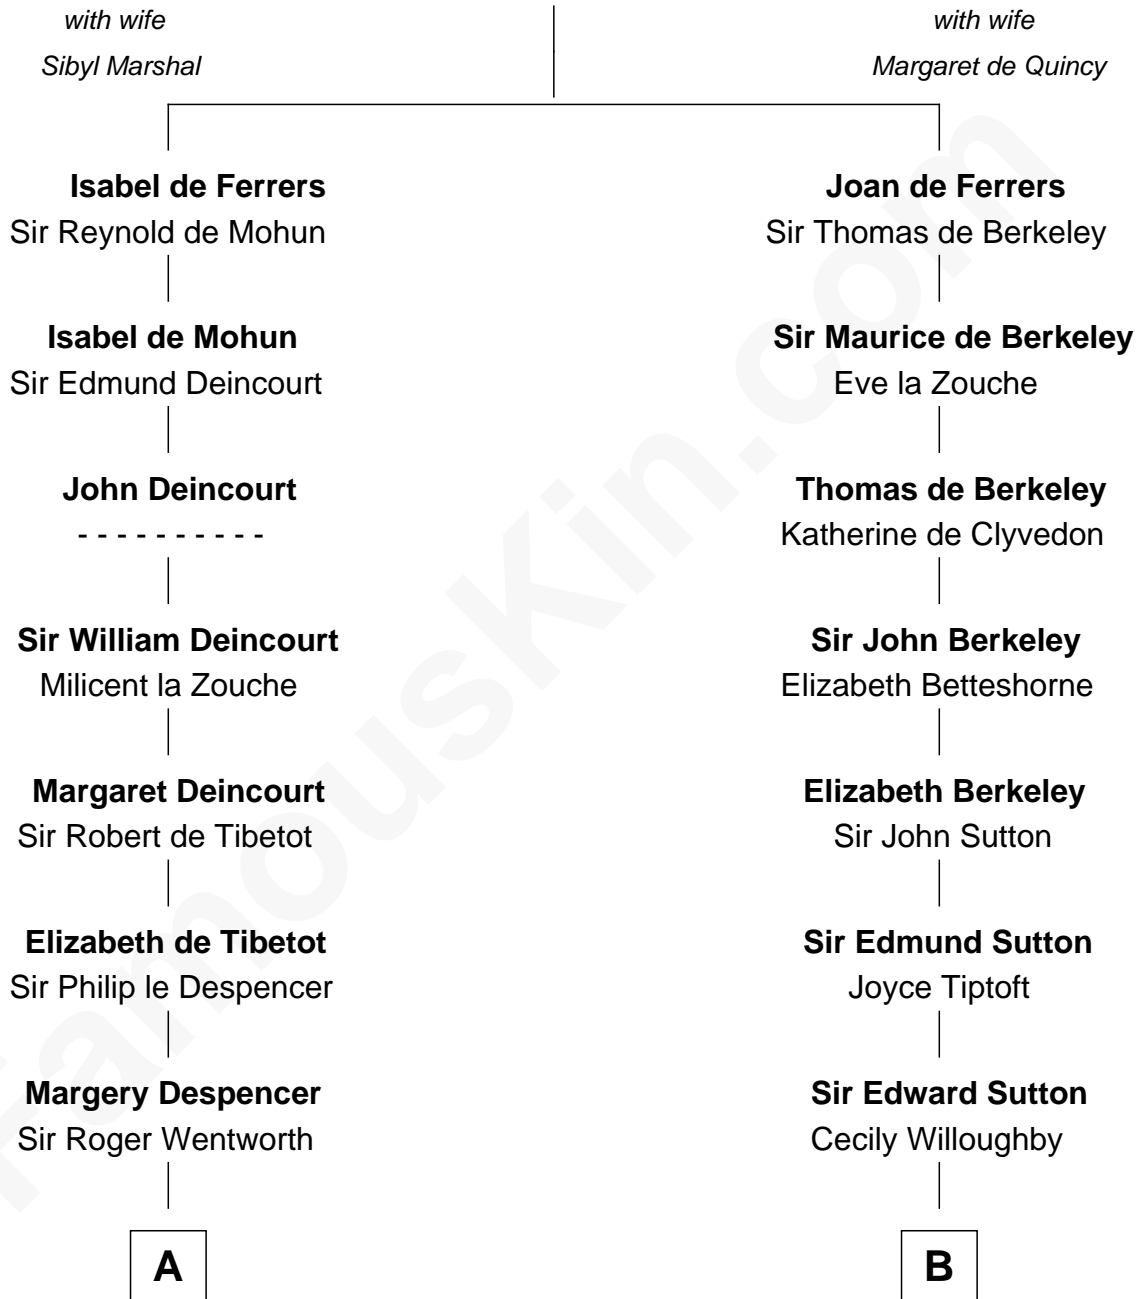

FamousKin.com

Relationship Chart of

Thomas Jefferson

3rd U.S. President and Signer of the Declaration of Independence

18th cousin 3 times removed of

J. K. Simmons
TV and Movie Actor

Sir William de Ferrers

C

Jane Randolph
Peter Jefferson

Thomas Jefferson
3rd U.S. President

D

Sedgwick Russell Hazen
Mary Isabelle Barr

Lewis Jacob Hazen
Emma Broaddus Lewis

Ruth Hazen
Col. Ralph Archibald Kimble

Patricia Kimble
Dr. Donald William Simmons