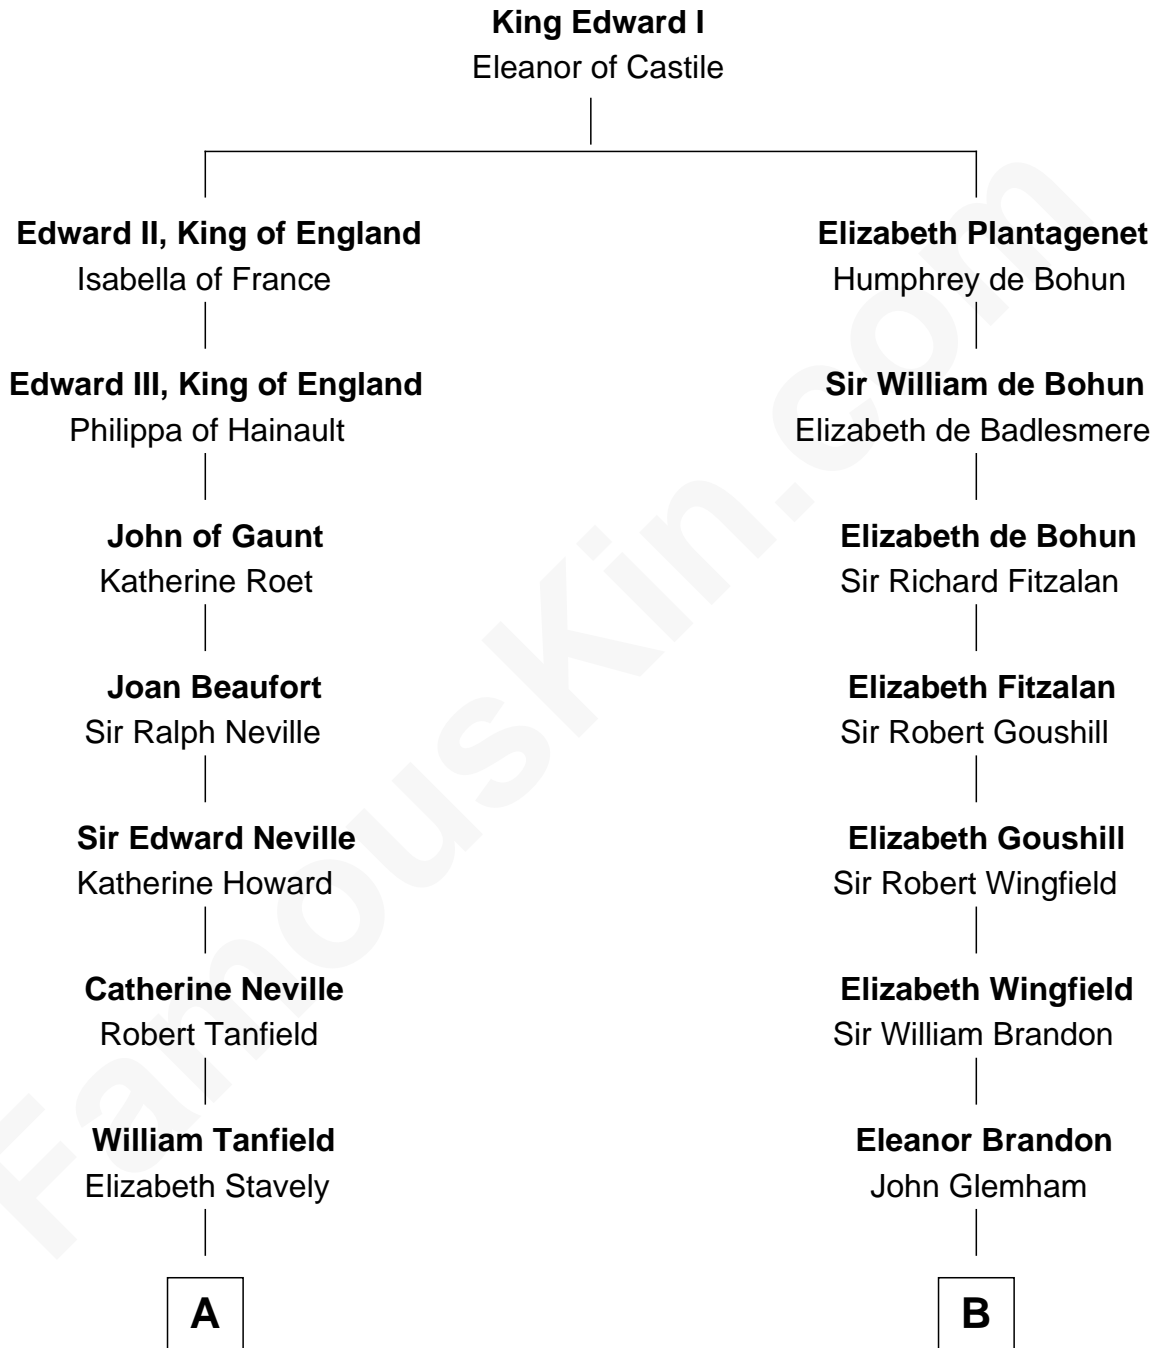

FamousKin.com

Relationship Chart of

Thomas Jefferson

3rd U.S. President and Signer of the Declaration of Independence

15th cousin 4 times removed of

Henry Clay Folger

Founder of Folger Shakespeare Library and Chairman of Standard Oil

C

Samuel Brown Folger

Nancy F. Hiller

Henry Clay Folger

Eliza Jane Clark

Henry Clay Folger

Chairman of Standard Oil

FamousKin.com