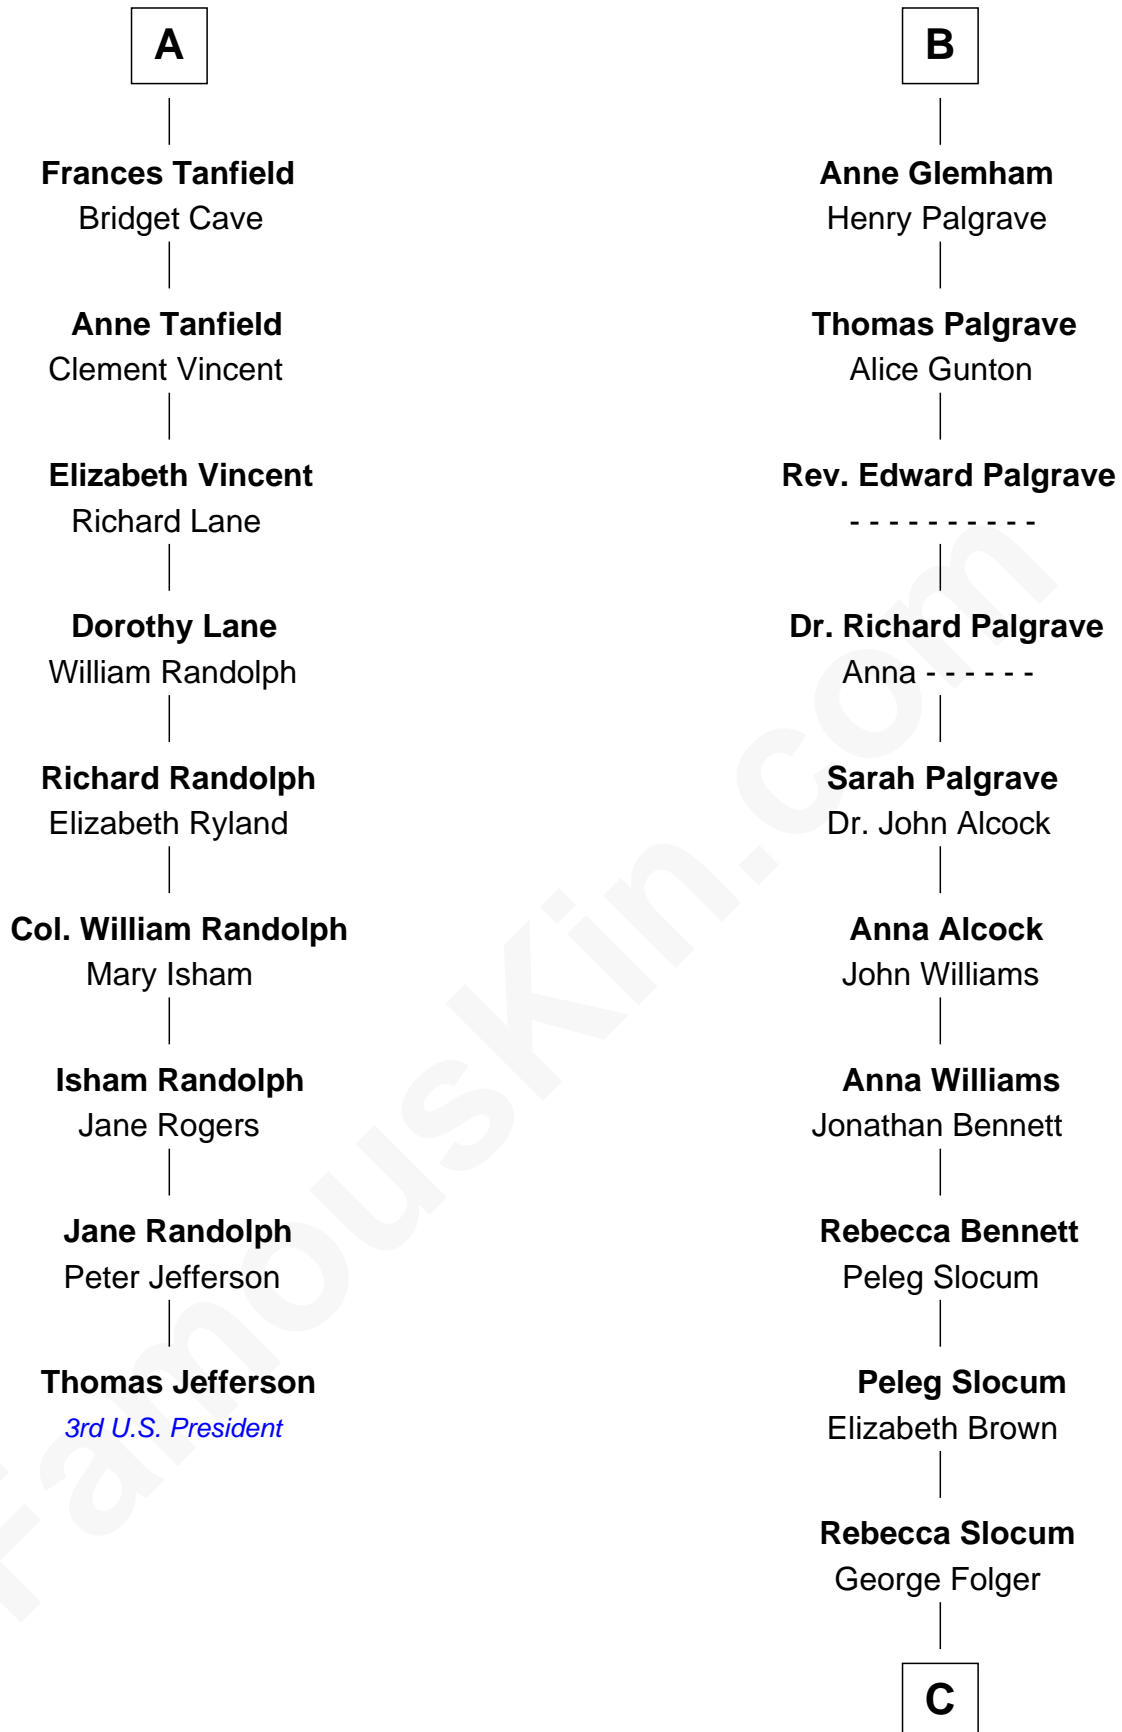

FamousKin.com

Relationship Chart of

Thomas Jefferson

3rd U.S. President and Signer of the Declaration of Independence

15th cousin 4 times removed of

Henry Clay Folger

Founder of Folger Shakespeare Library and Chairman of Standard Oil

C

Samuel Brown Folger

Nancy F. Hiller

Henry Clay Folger

Eliza Jane Clark

Henry Clay Folger

Chairman of Standard Oil

FamousKin.com