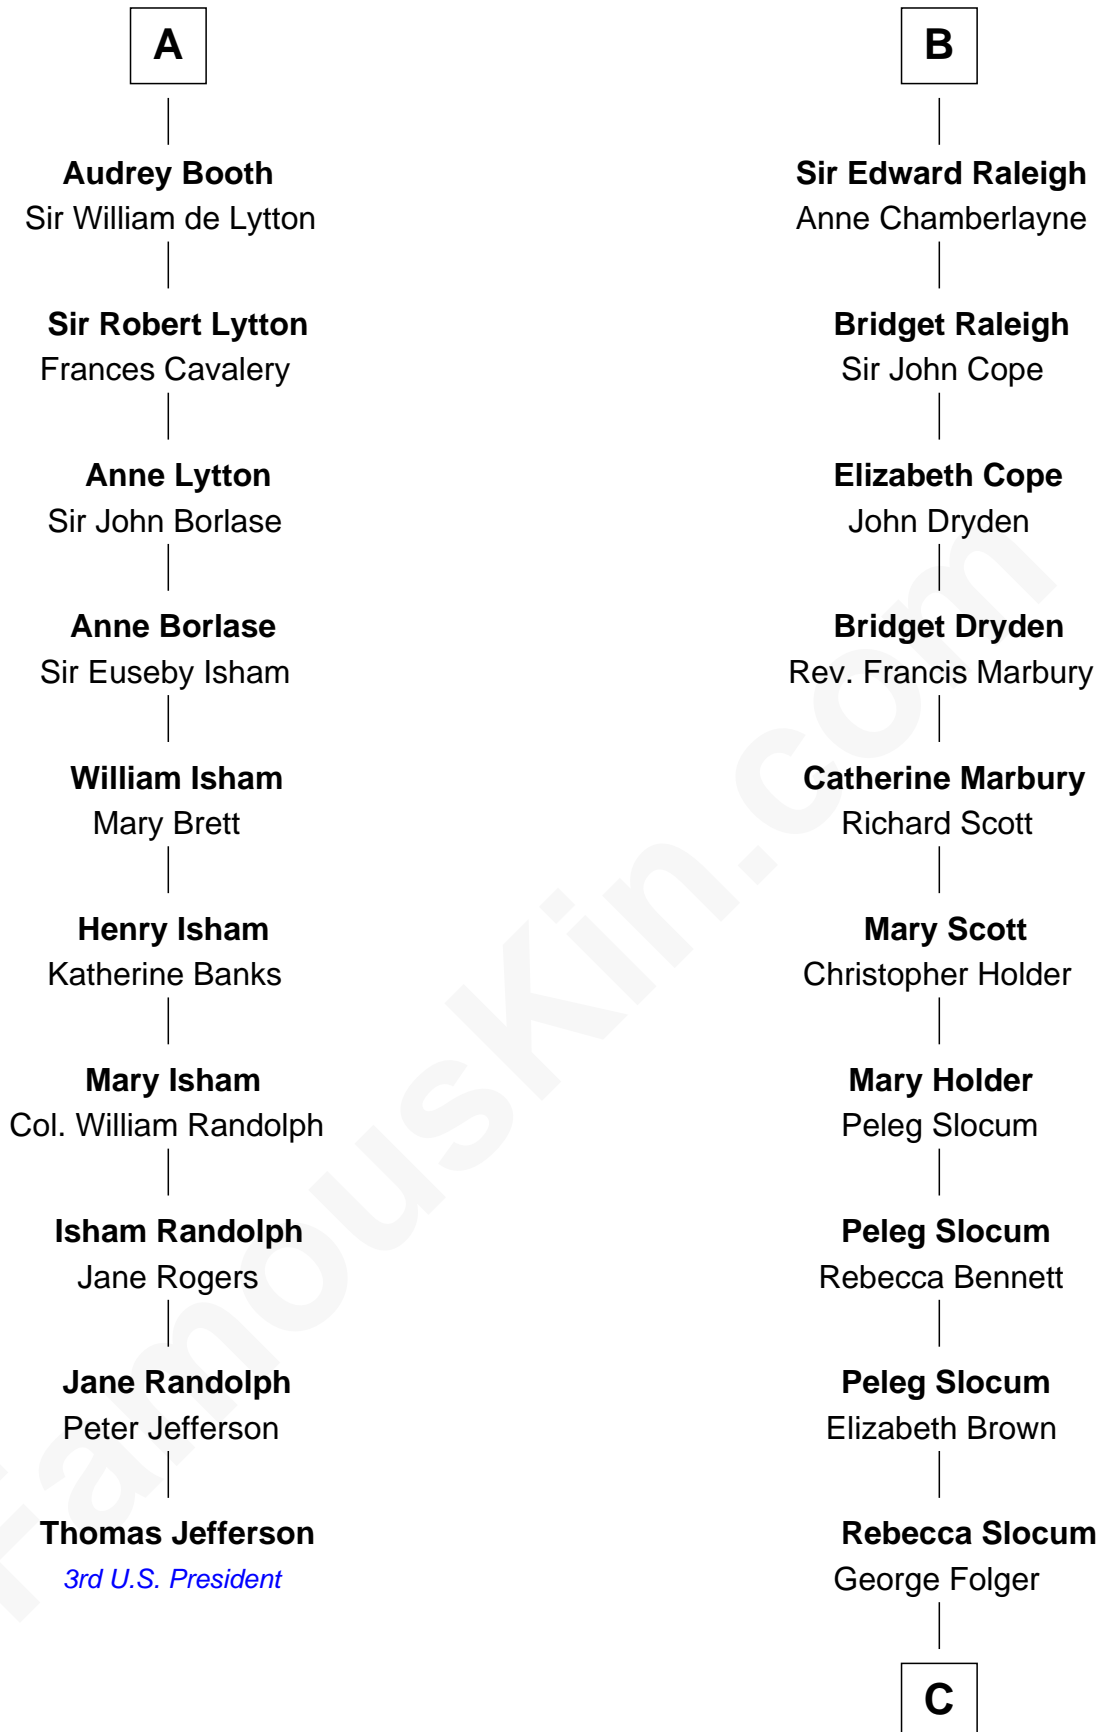

FamousKin.com

Relationship Chart of

Thomas Jefferson

3rd U.S. President and Signer of the Declaration of Independence

16th cousin 3 times removed of

Henry Clay Folger

Founder of Folger Shakespeare Library and Chairman of Standard Oil

C

Samuel Brown Folger

Nancy F. Hiller

Henry Clay Folger

Eliza Jane Clark

Henry Clay Folger

Chairman of Standard Oil

FamousKin.com