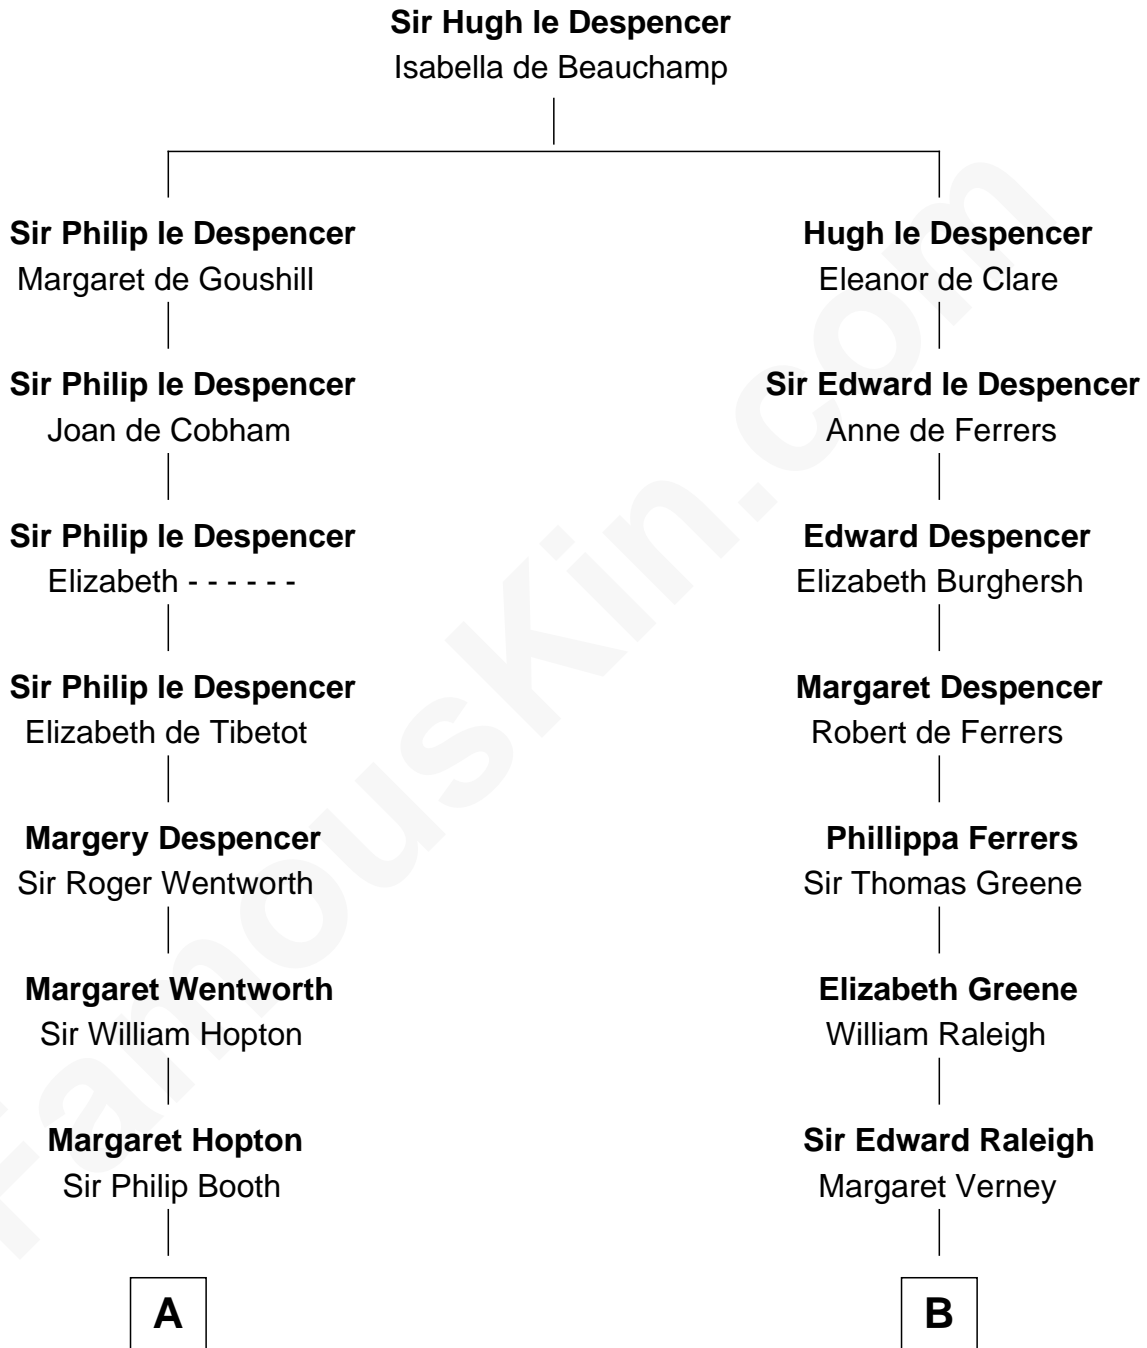

FamousKin.com

Relationship Chart of

Thomas Jefferson

3rd U.S. President and Signer of the Declaration of Independence

16th cousin 3 times removed of

Henry Clay Folger

Founder of Folger Shakespeare Library and Chairman of Standard Oil

C

Samuel Brown Folger

Nancy F. Hiller

Henry Clay Folger

Eliza Jane Clark

Henry Clay Folger

Chairman of Standard Oil

FamousKin.com