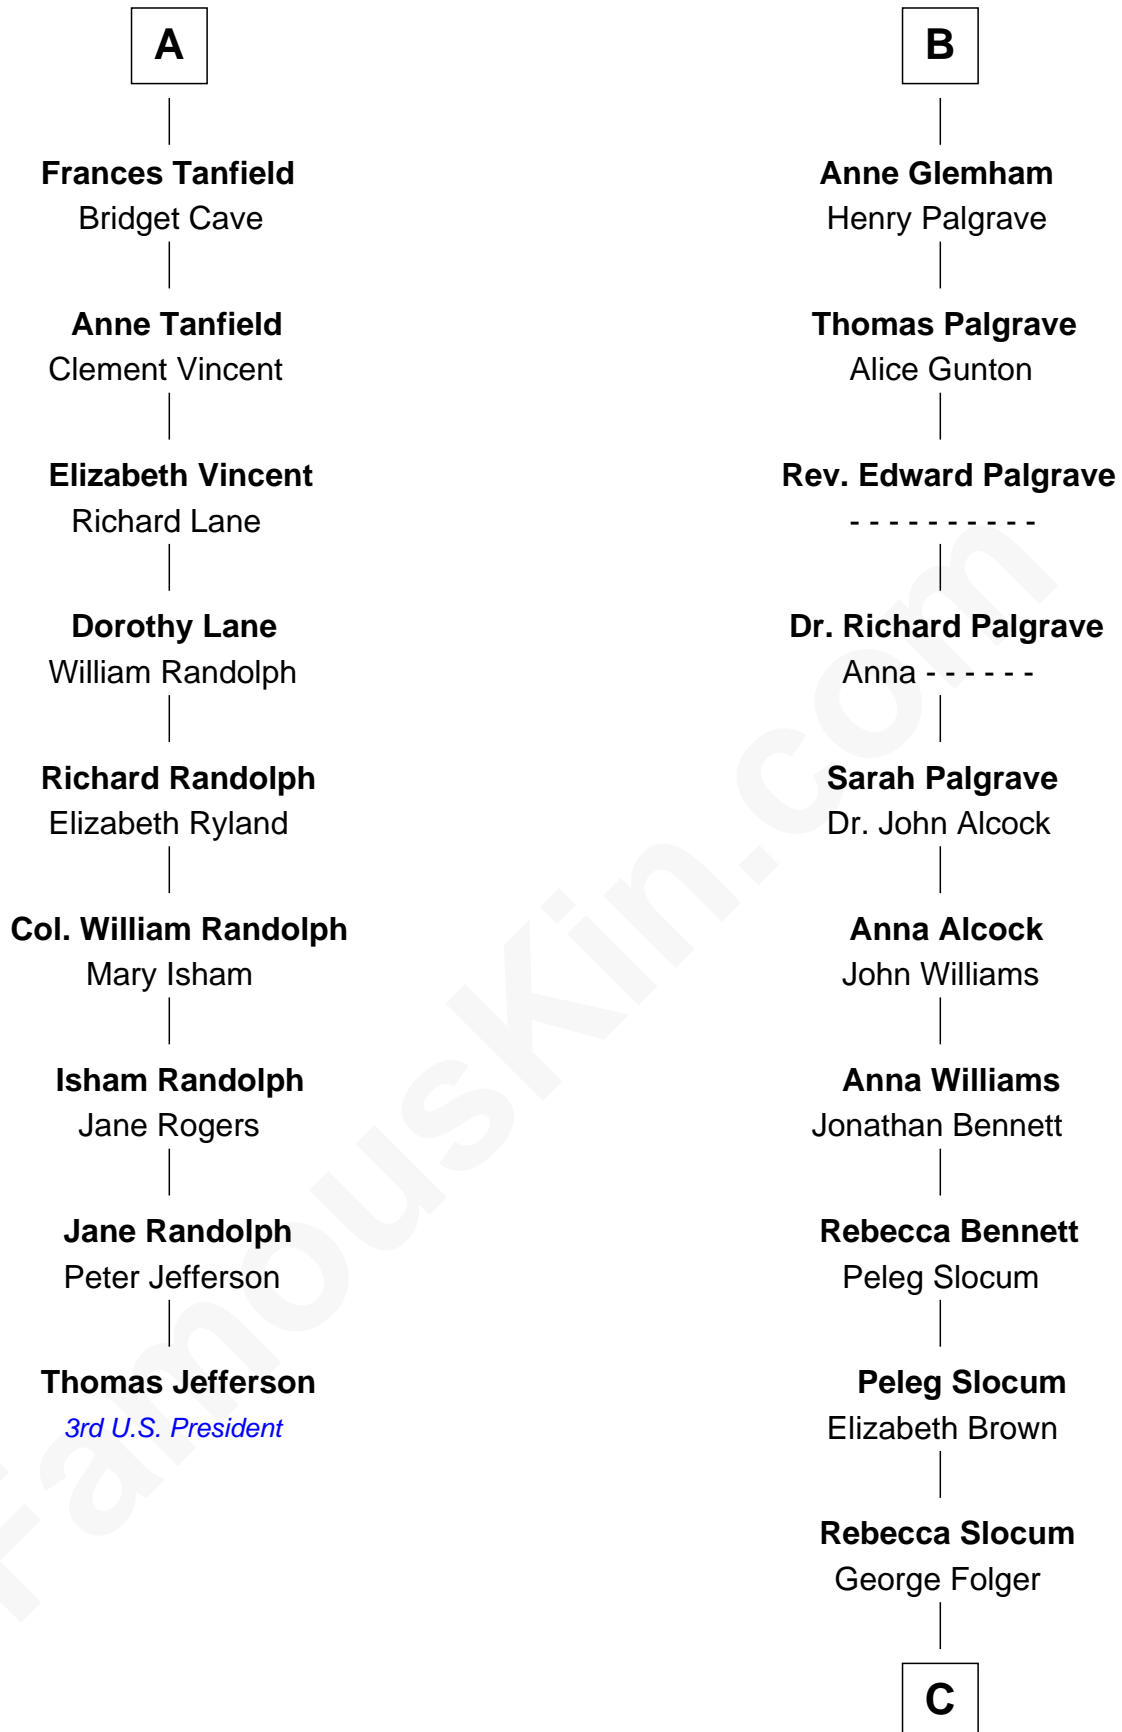

FamousKin.com

Relationship Chart of

Thomas Jefferson

3rd U.S. President and Signer of the Declaration of Independence

15th cousin 3 times removed of

J. A. Folger

Founder of Folger Coffee Company

C

Samuel Brown Folger

Nancy F. Hiller

J. A. Folger

Founder of Folger Coffee Co.

FamousKin.com