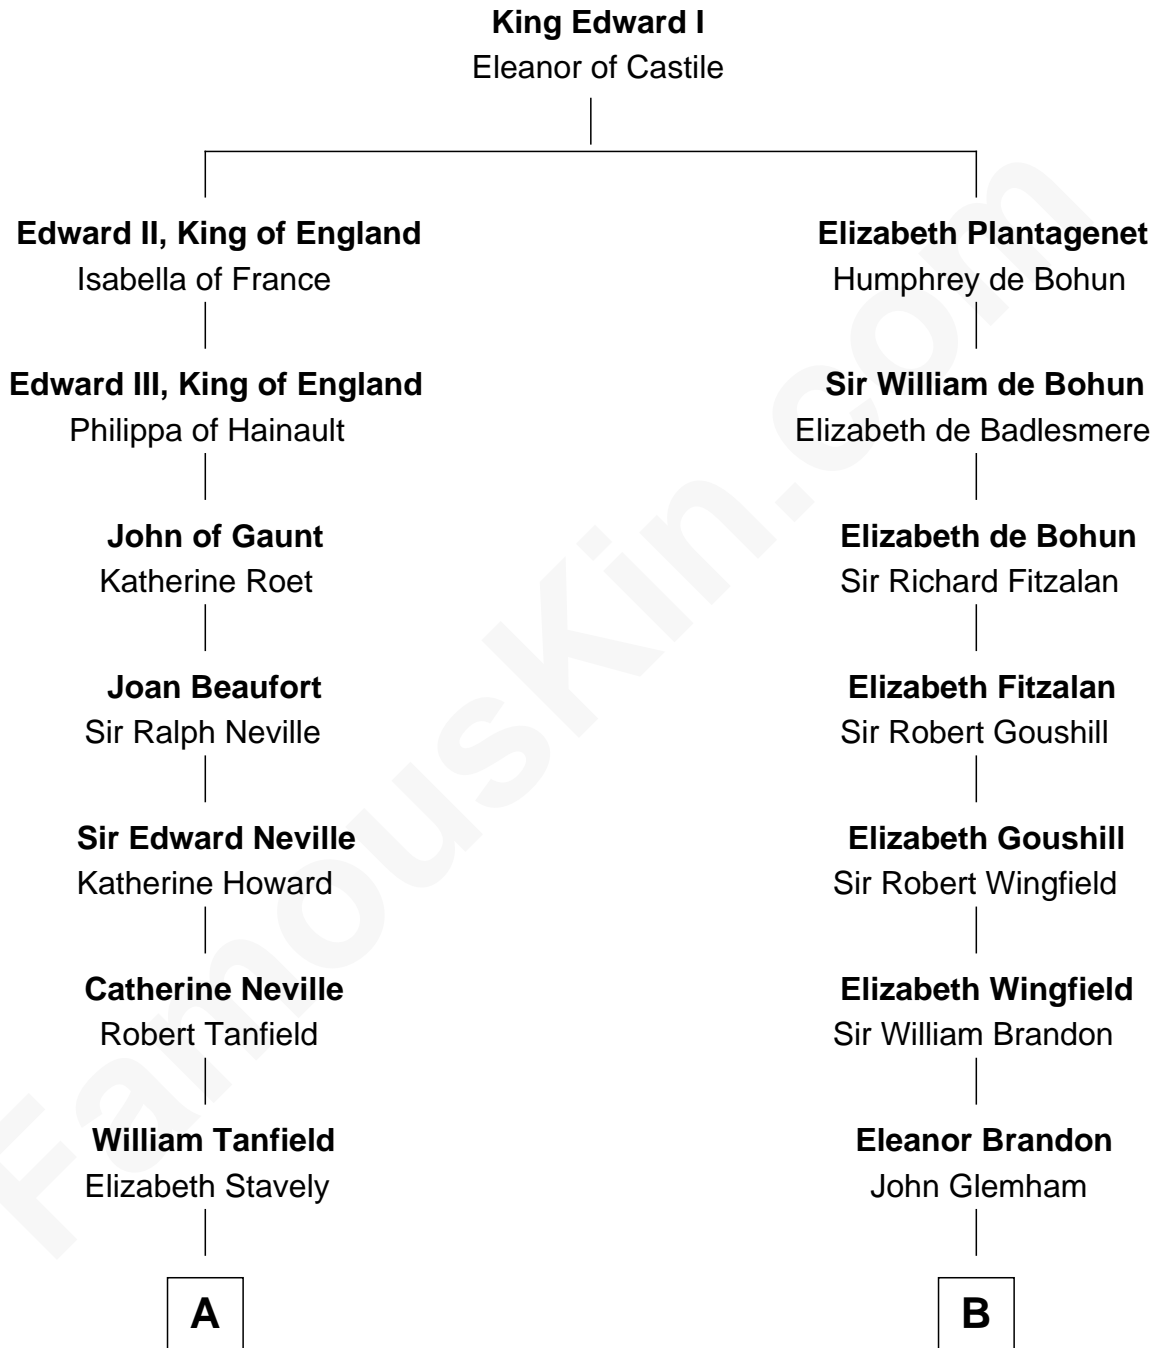

FamousKin.com

Relationship Chart of

Thomas Jefferson

3rd U.S. President and Signer of the Declaration of Independence

15th cousin 3 times removed of

J. A. Folger

Founder of Folger Coffee Company

C