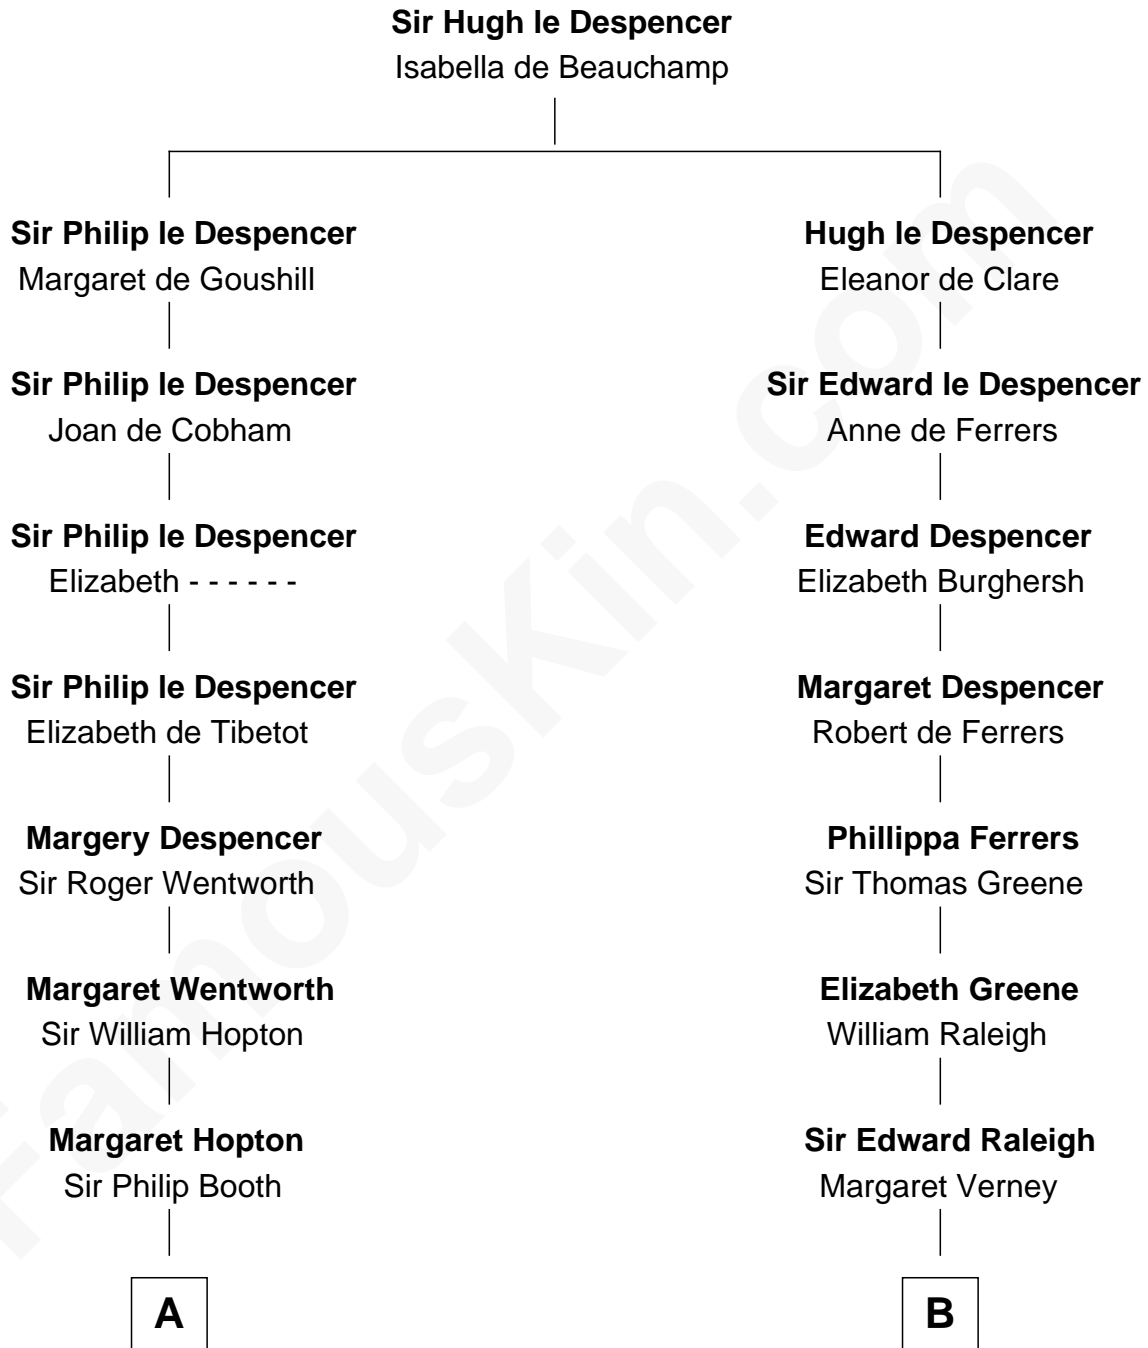

FamousKin.com

Relationship Chart of

Thomas Jefferson

3rd U.S. President and Signer of the Declaration of Independence

16th cousin 2 times removed of

J. A. Folger

Founder of Folger Coffee Company

C

Samuel Brown Folger

Nancy F. Hiller

J. A. Folger

Founder of Folger Coffee Co.

FamousKin.com