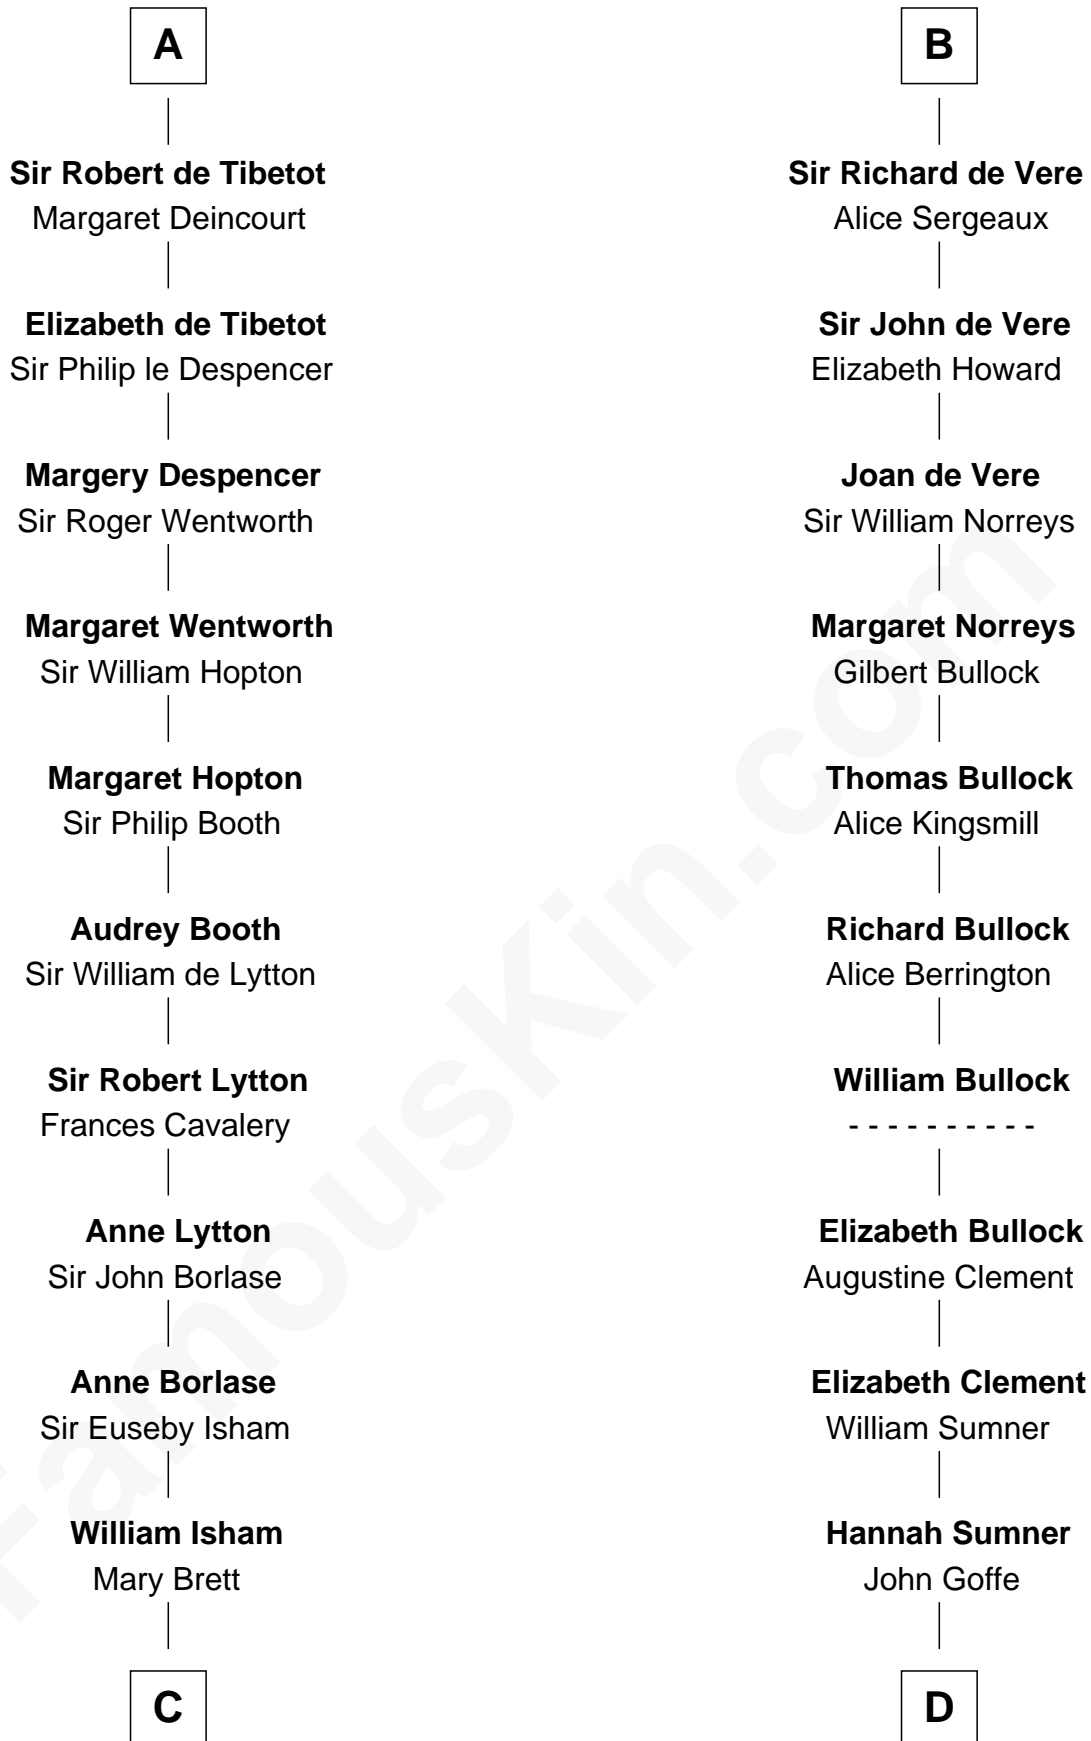

## Relationship Chart of

### Thomas Jefferson

3rd U.S. President and Signer of the Declaration of Independence

19th cousin 2 times removed of

**Samuel Howard**

*Boston Tea Party Participant*

**Robert Fitzrichard**

Maud de St. Liz

**C**

**Henry Isham**  
Katherine Banks

**Mary Isham**  
Col. William Randolph

**Isham Randolph**  
Jane Rogers

**Jane Randolph**  
Peter Jefferson

**Thomas Jefferson**  
*3rd U.S. President*

**D**

**William Goffe**  
Abigail Richardson