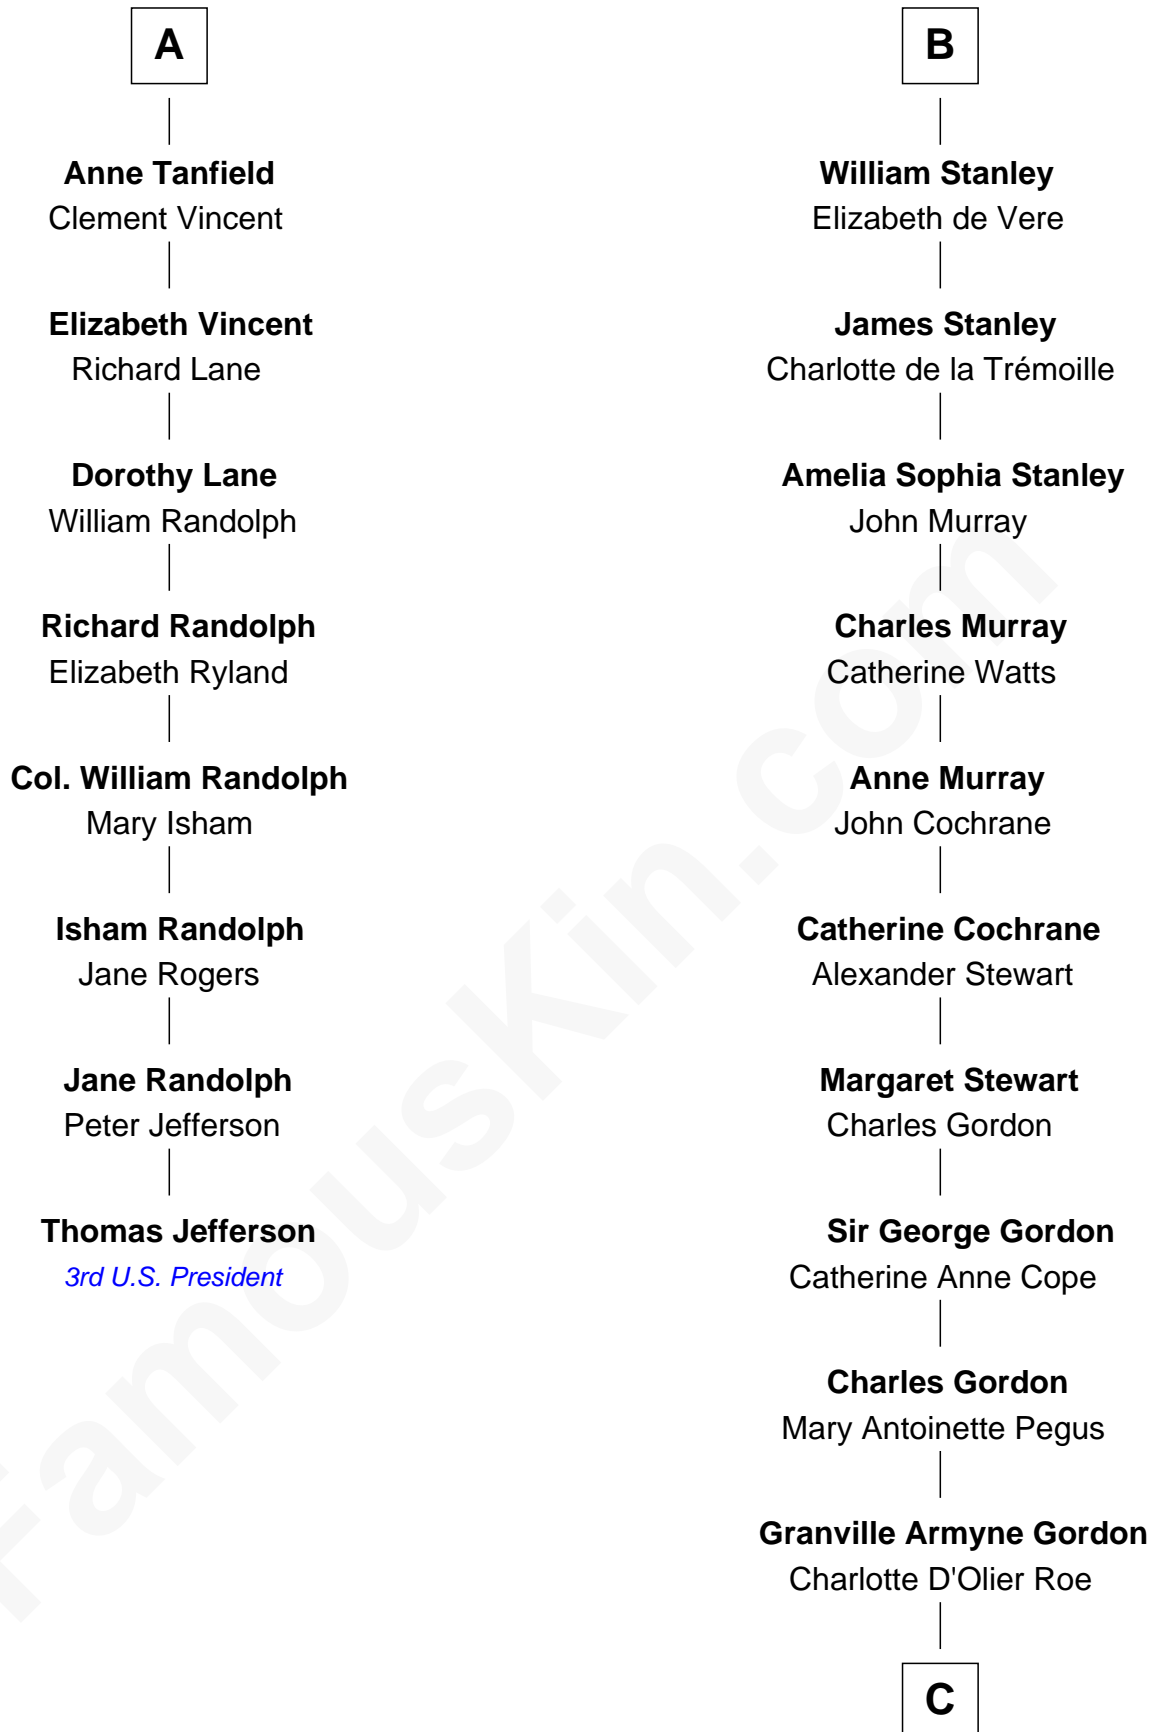

FamousKin.com

Relationship Chart of

Thomas Jefferson

3rd U.S. President and Signer of the Declaration of Independence

14th cousin 7 times removed of

Cara Delevingne

Fashion Model and Movie Actress

C

Armyne Evelyne Gordon

Sir Lionel Lawson Faudel-Phillips

Anne Margaret Faudel-Phillips

John Vincent Sheffield

Jane Armyne Sheffield

Sir Jocelyn Edward Greville Stevens

Pandora Anne Stevens

Charles Hamar Delevingne

Cara Delevingne

Model and Actress