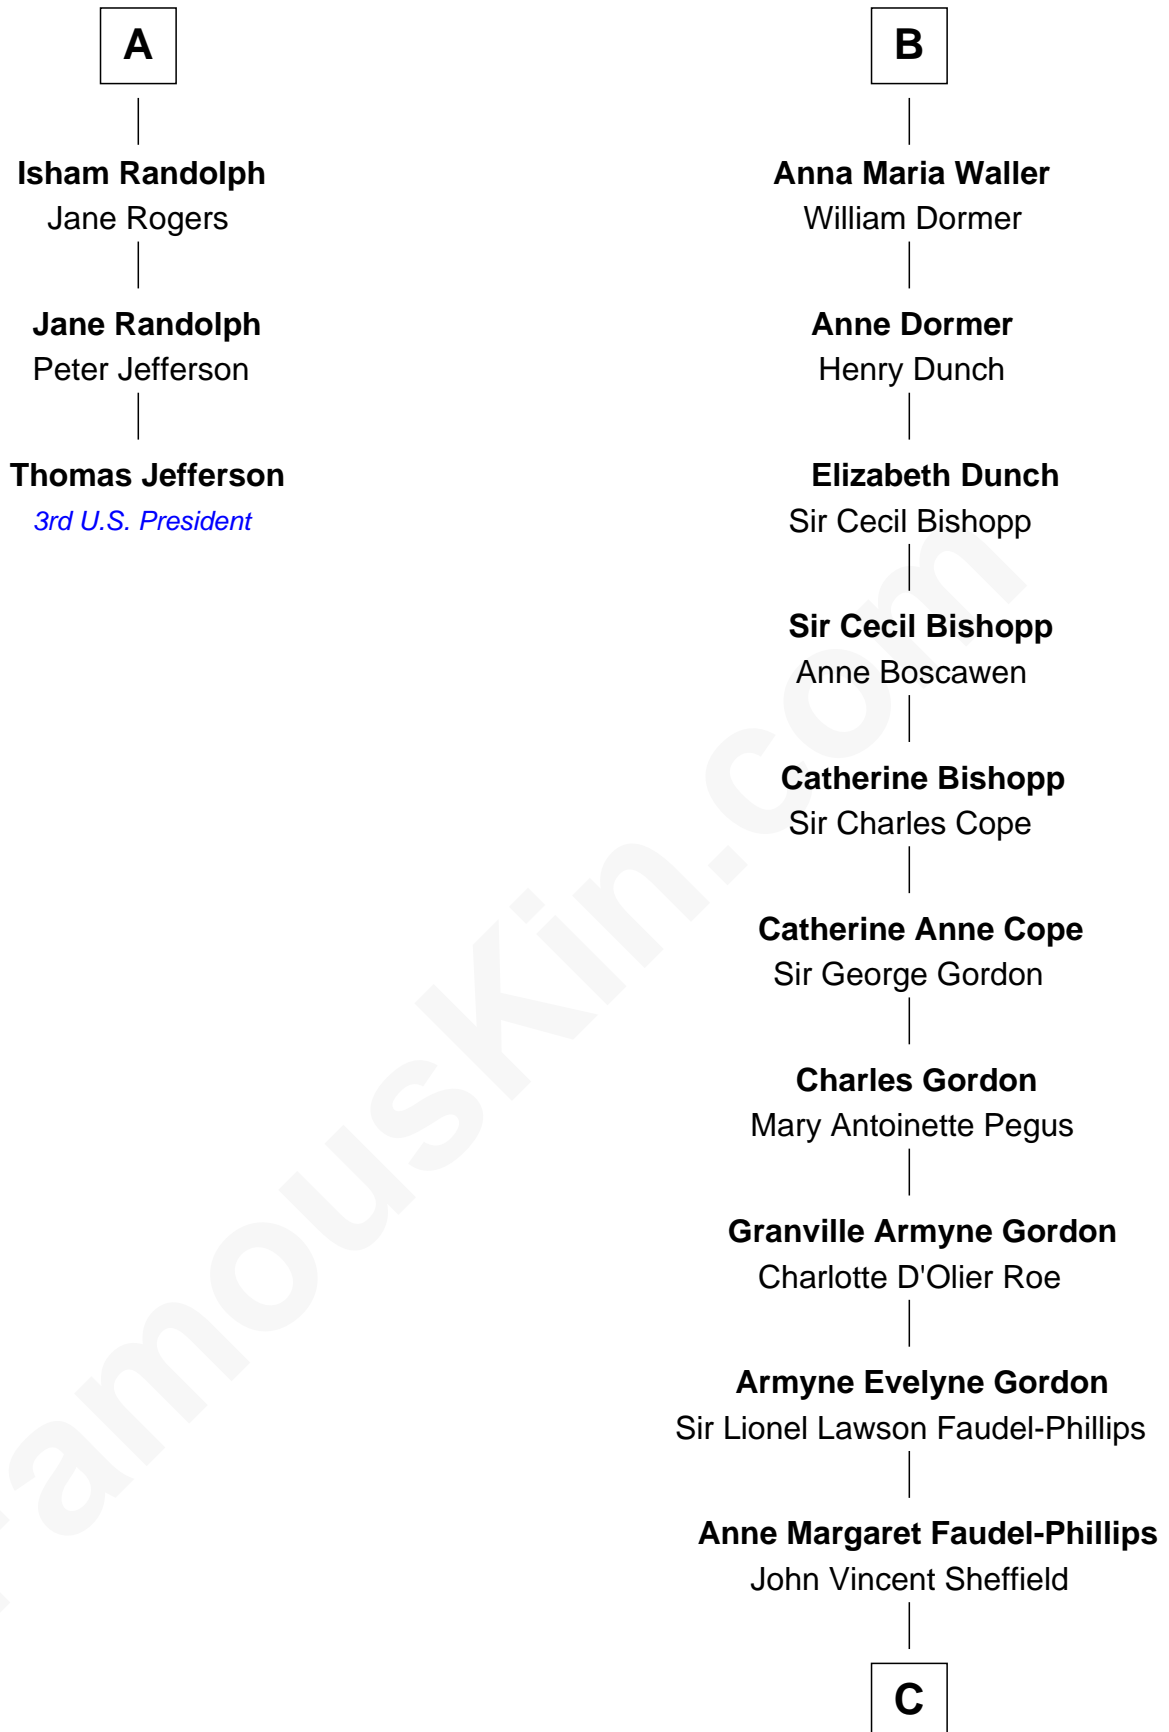

## Relationship Chart of

### Thomas Jefferson

3rd U.S. President and Signer of the Declaration of Independence

9th cousin 10 times removed of

### Cara Delevingne

Fashion Model and Movie Actress

C

**Jane Armyne Sheffield**  
Sir Jocelyn Edward Greville Stevens

**Pandora Anne Stevens**  
Charles Hamar Delevingne

**Cara Delevingne**  
*Model and Actress*