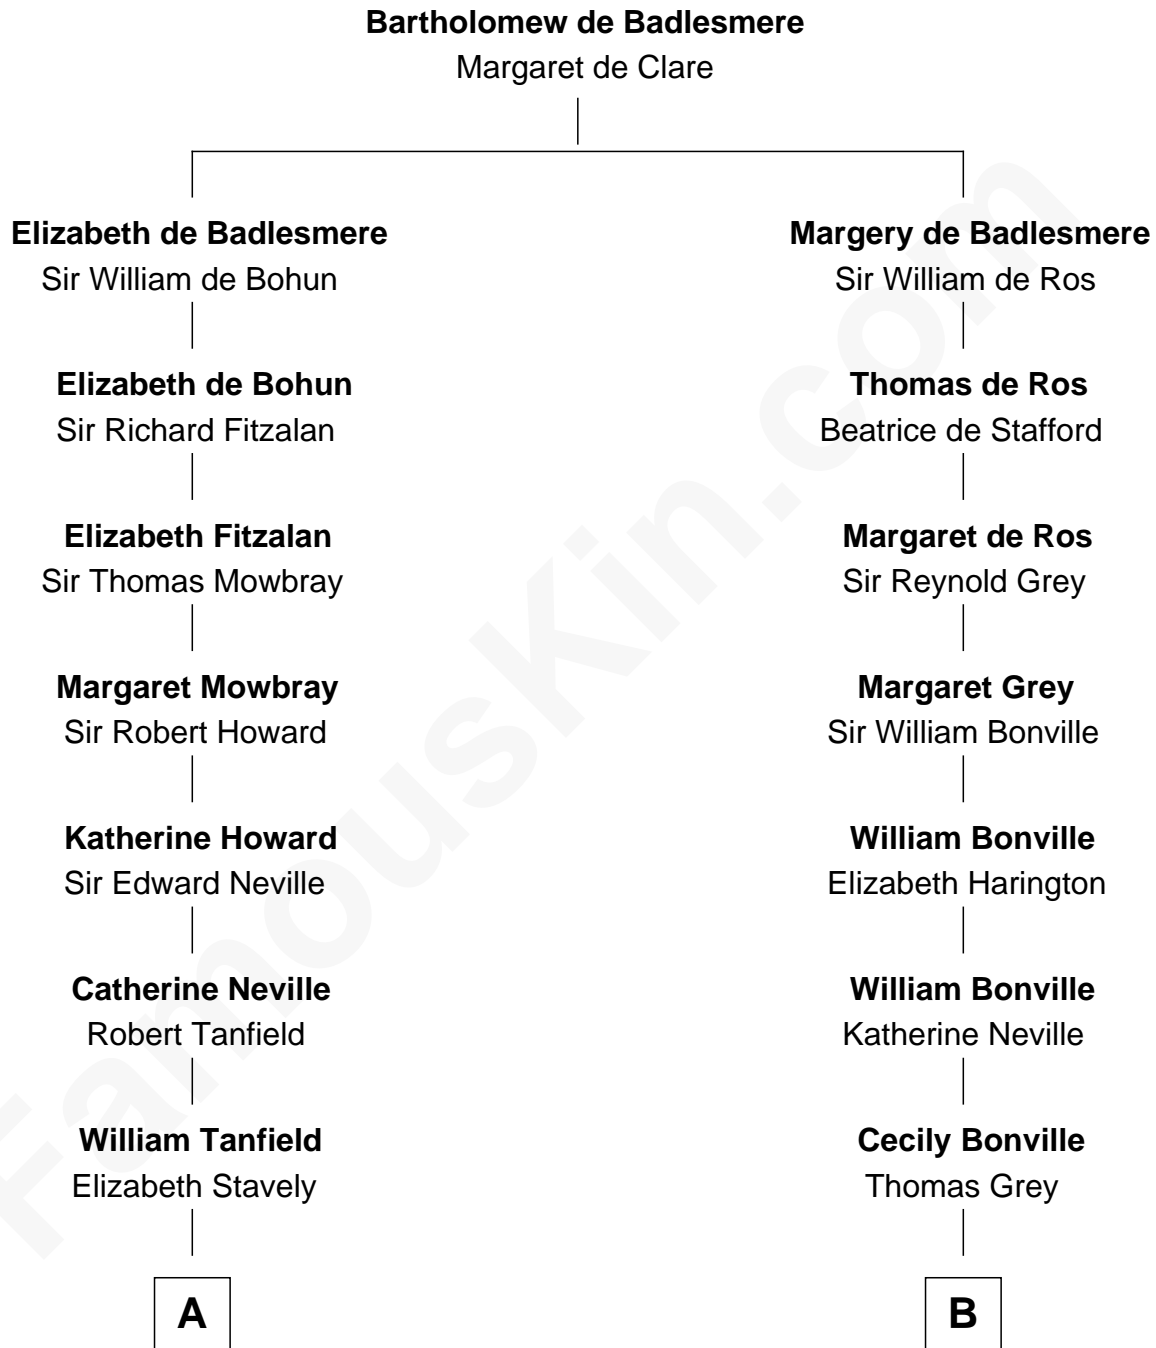

FamousKin.com

Relationship Chart of

Thomas Jefferson

3rd U.S. President and Signer of the Declaration of Independence

15th cousin 4 times removed of

Dr. H. H. Holmes

Serial Killer aka "Devil in the White City"

C

Scribner Mudgett

Nancy Prescott

Levi Horton Mudgett

Theodate Page Price

Dr. H. H. Holmes

Serial Killer Dr. H. H. Holmes

FamousKin.com