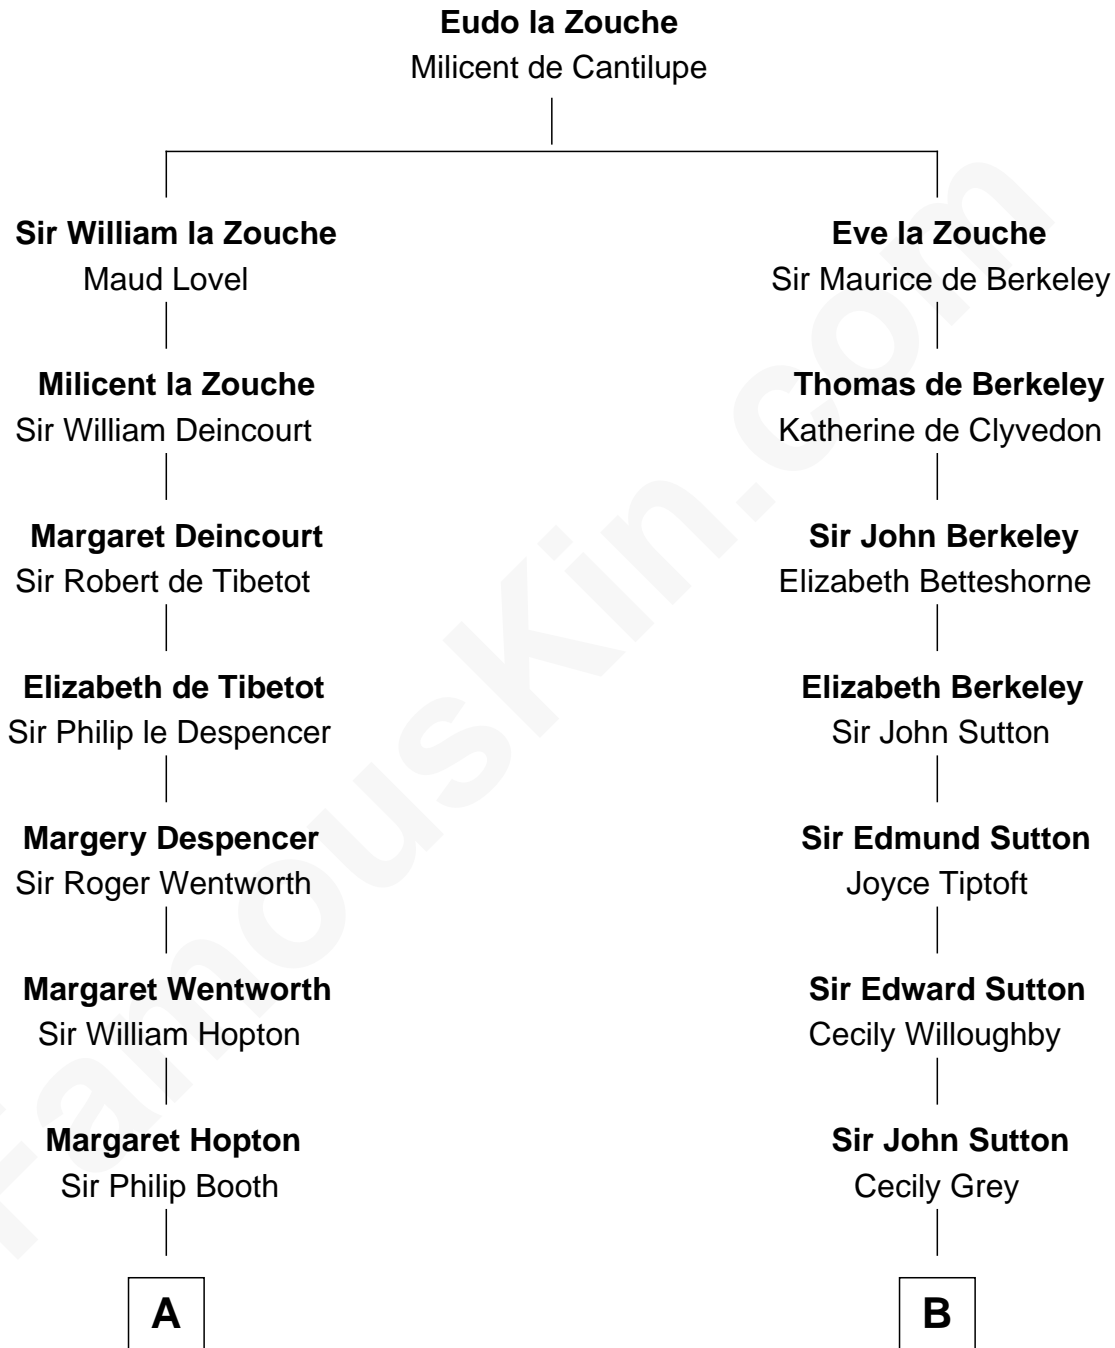

## Relationship Chart of

### Thomas Jefferson

3rd U.S. President and Signer of the Declaration of Independence

16th cousin 2 times removed of

**Dr. H. H. Holmes**

Serial Killer aka "Devil in the White City"

C

**Levi Horton Mudgett**

Theodate Page Price

**Dr. H. H. Holmes**

*Serial Killer Dr. H. H. Holmes*

FamousKin.com