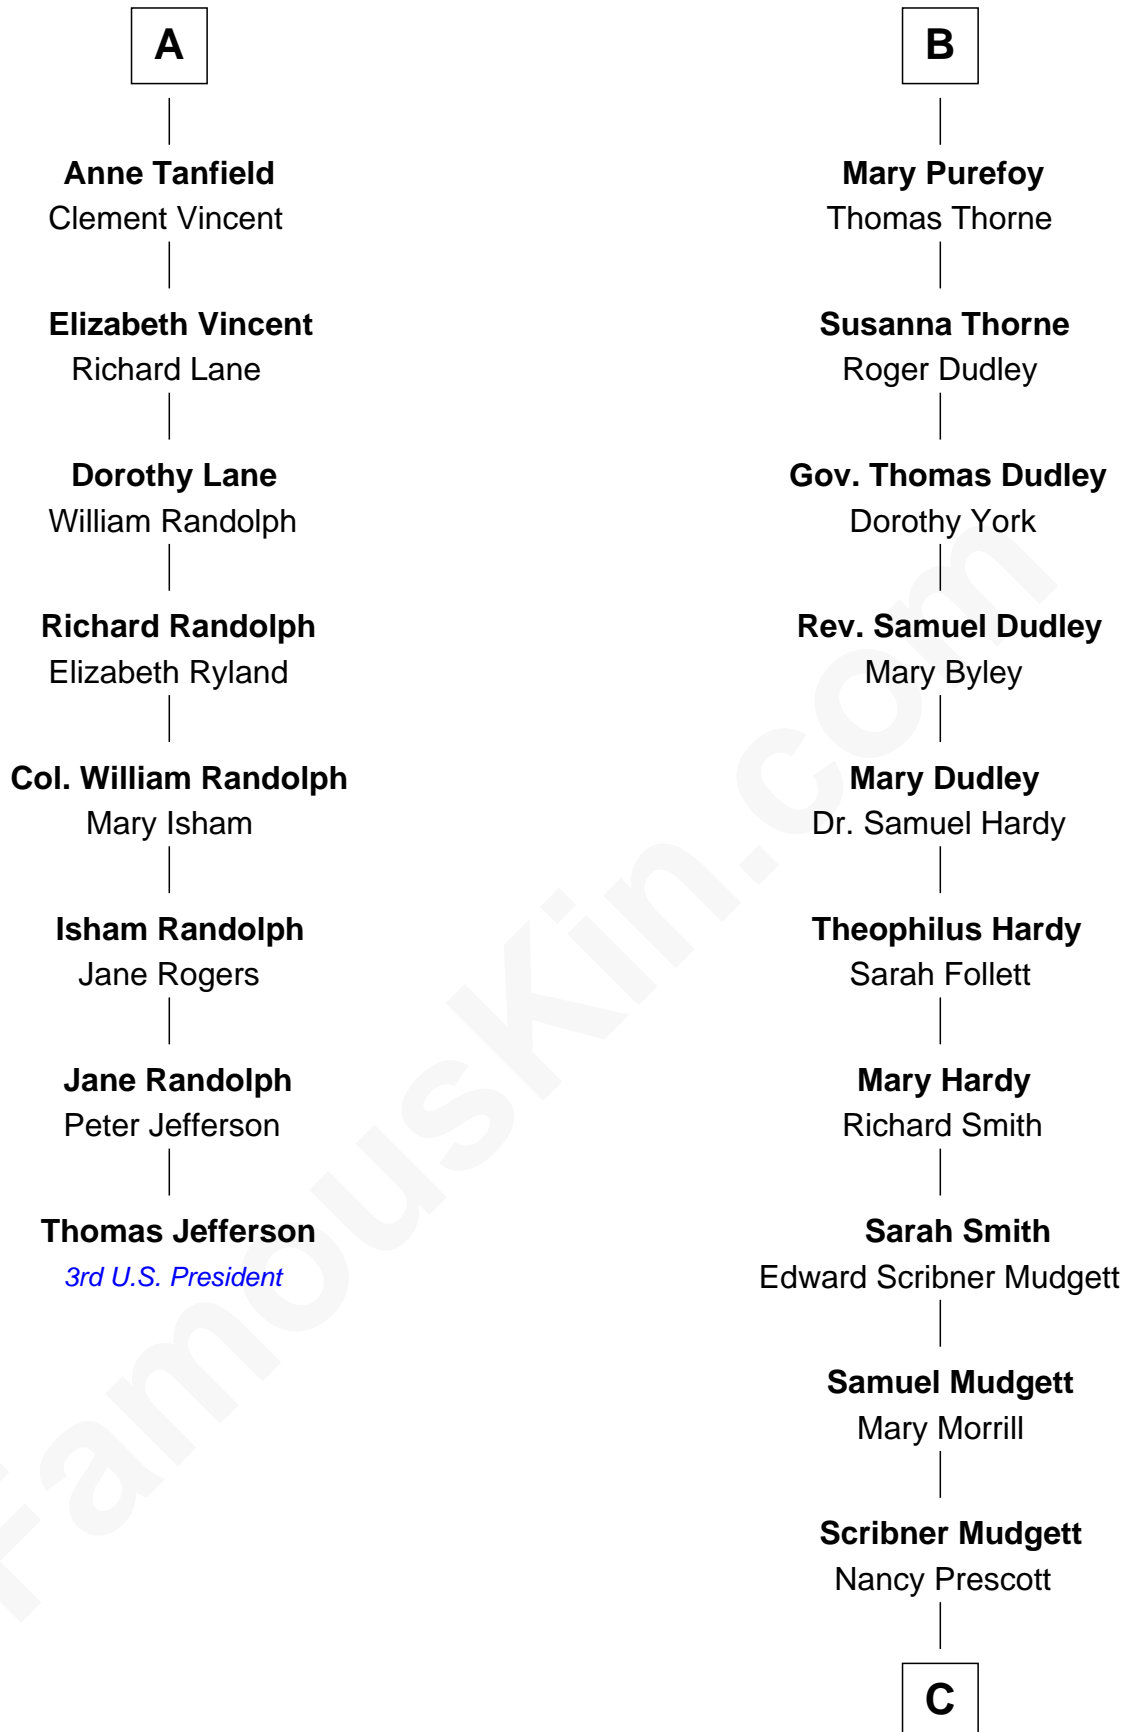

### Thomas Jefferson

3rd U.S. President and Signer of the Declaration of Independence

14th cousin 4 times removed of

**Dr. H. H. Holmes**

Serial Killer aka "Devil in the White City"

**Sir John Howard**

Alice de Bois

**Sir Robert Howard**

Margaret de Scales

**Sir John Howard**

Alice Tendring

**Sir Robert Howard**

Margaret Mowbray

**Katherine Howard**

Sir Edward Neville

Sir Peter de Brewes

**Beatrice Brewes**

Sir Hugh Shirley

**Sir Ralph Shirley**

Joan Basset

**Beatrice Shirley**

John Brome

**Isabel Brome**

John Denton

**Alice Denton**

Nicholas Purefoy

**Edward Purefoy**

Anne Fettiplace

**B**

C

**Levi Horton Mudgett**