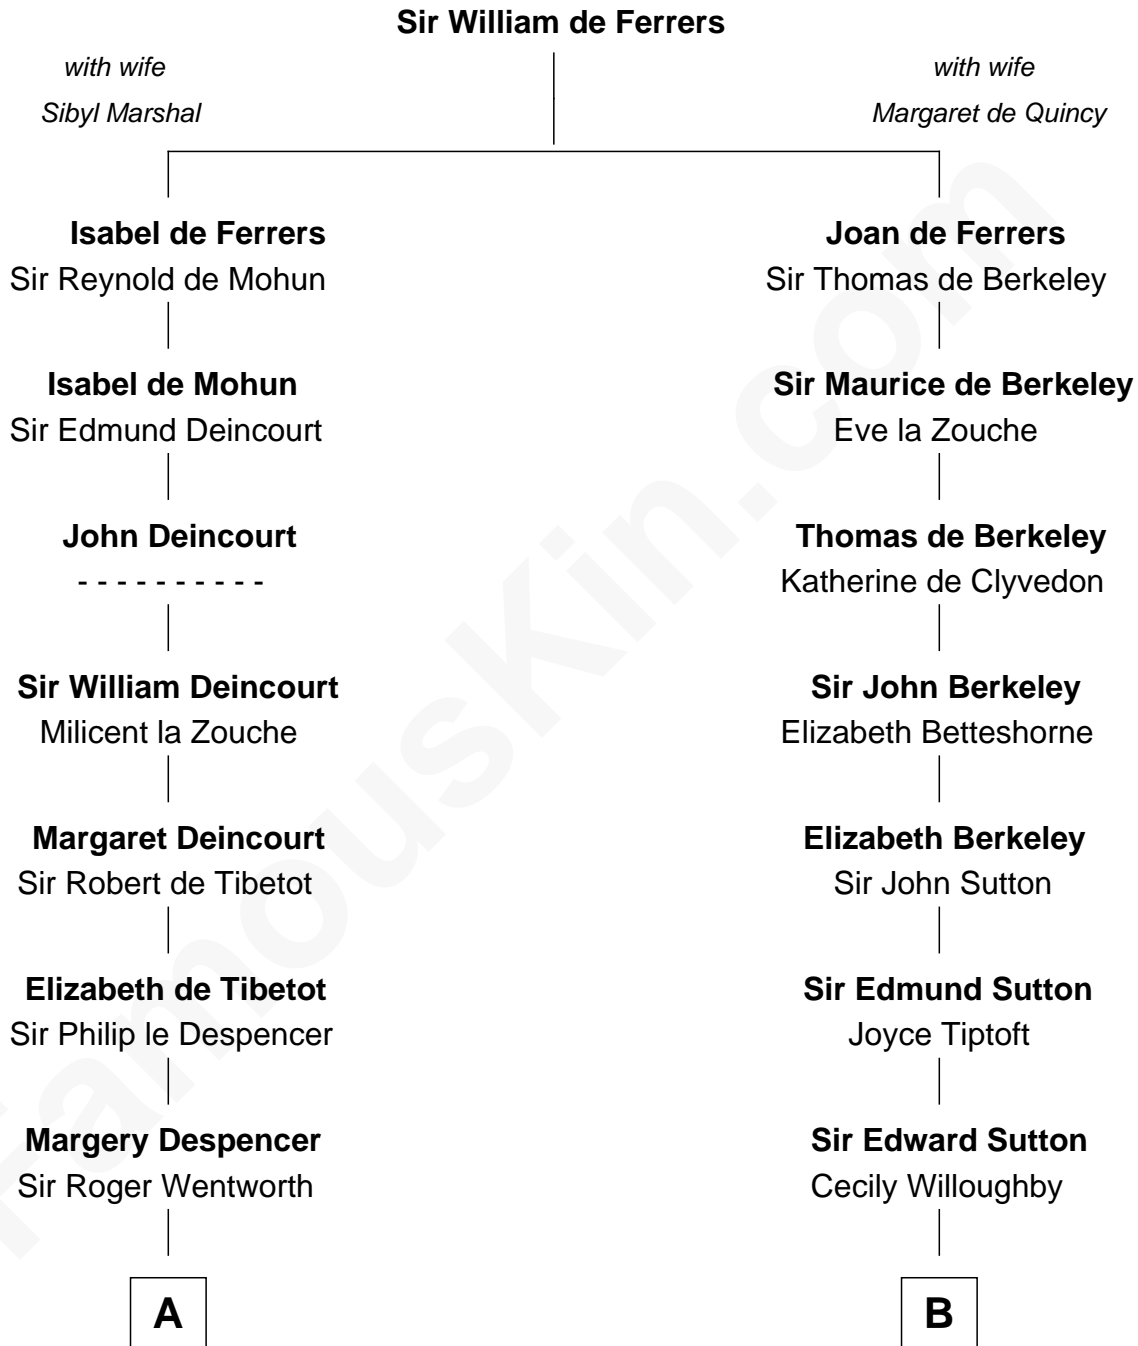

FamousKin.com

Relationship Chart of

Thomas Jefferson

3rd U.S. President and Signer of the Declaration of Independence

18th cousin 1 time removed of

Dr. H. H. Holmes

Serial Killer aka "Devil in the White City"

C

Jane Randolph
Peter Jefferson

Thomas Jefferson
3rd U.S. President

D

Scribner Mudgett
Nancy Prescott

Levi Horton Mudgett
Theodate Page Price

Dr. H. H. Holmes
Serial Killer Dr. H. H. Holmes

FamousKin.com