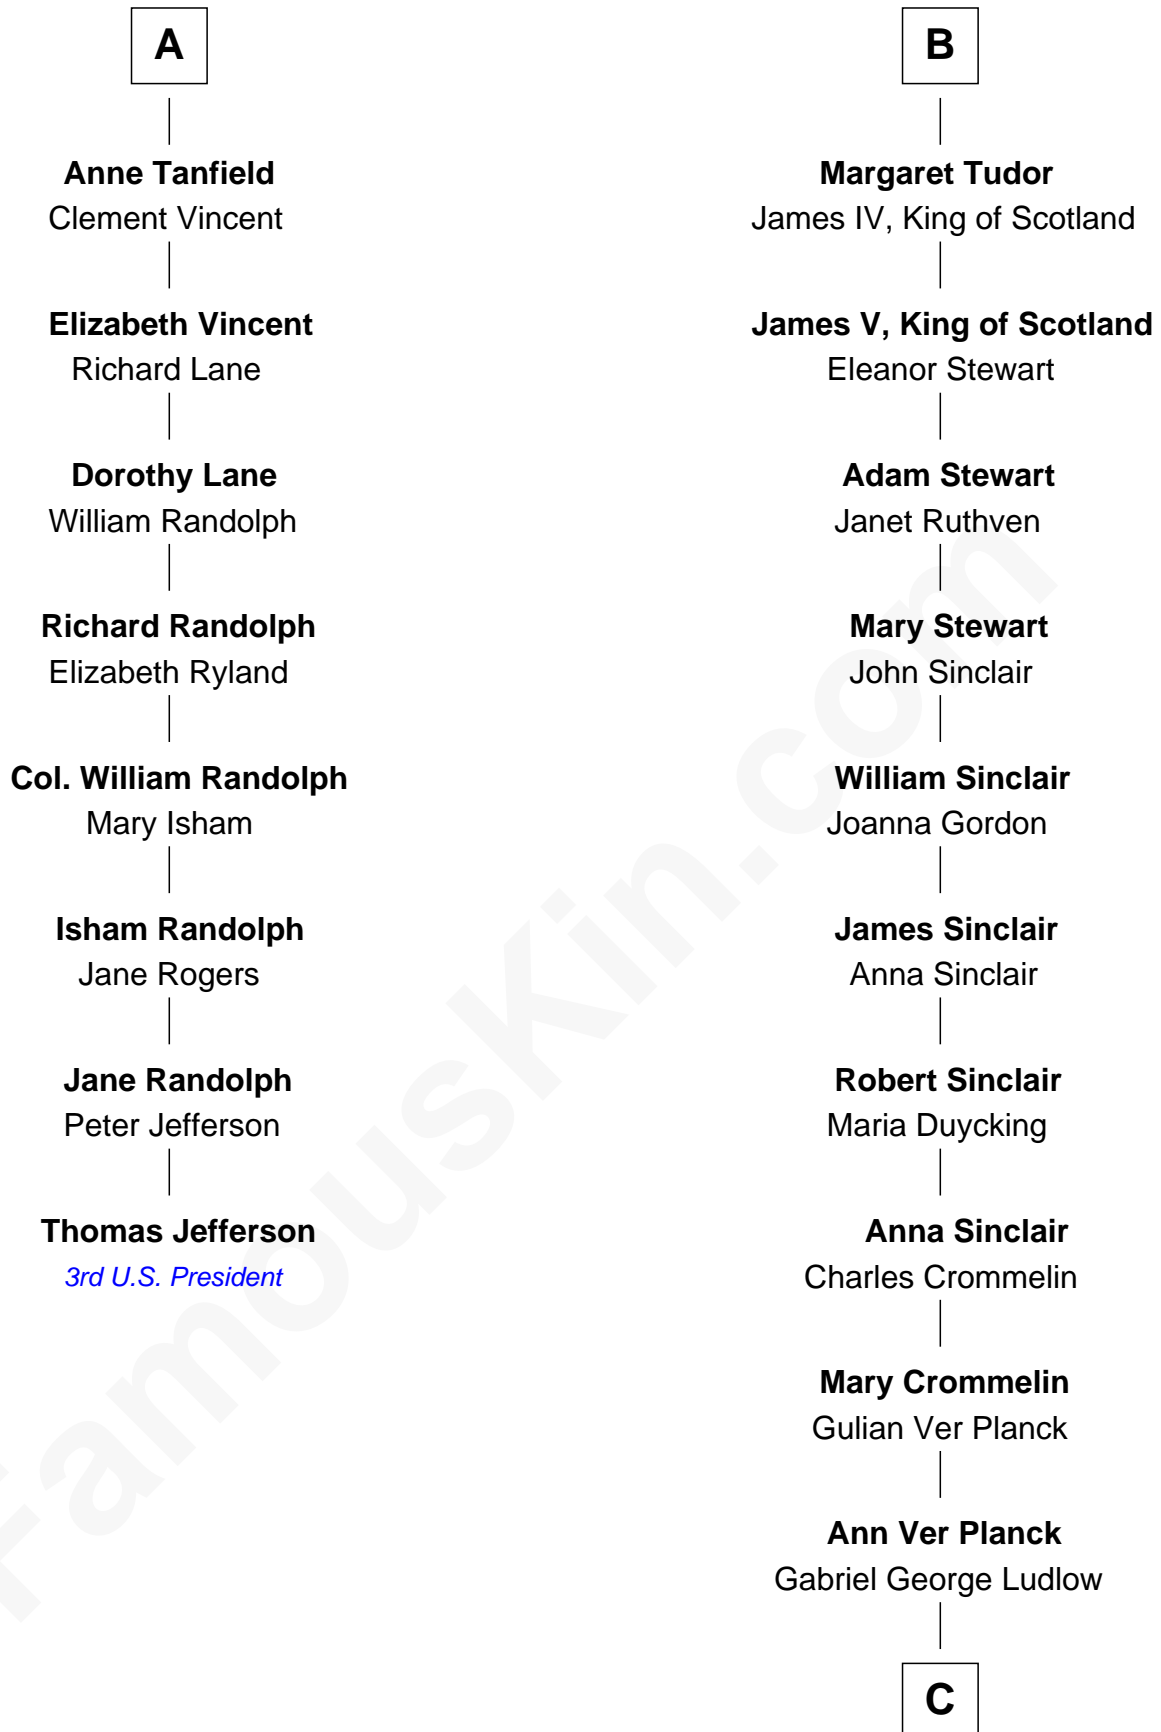

FamousKin.com

Relationship Chart of

Thomas Jefferson

3rd U.S. President and Signer of the Declaration of Independence

14th cousin 7 times removed of

Eleanor Roosevelt

First Lady of President Franklin D. Roosevelt

C

Gabriel Ver Planck Ludlow

Elizabeth A. Hunter

Dr. Edward Hunter Ludlow

Elizabeth Livingston

Mary Livingston Ludlow

Valentine Gill Hall

Anna Rebecca Hall

Elliott Roosevelt

Eleanor Roosevelt

First Lady of Franklin Roosevelt

FamousKin.com