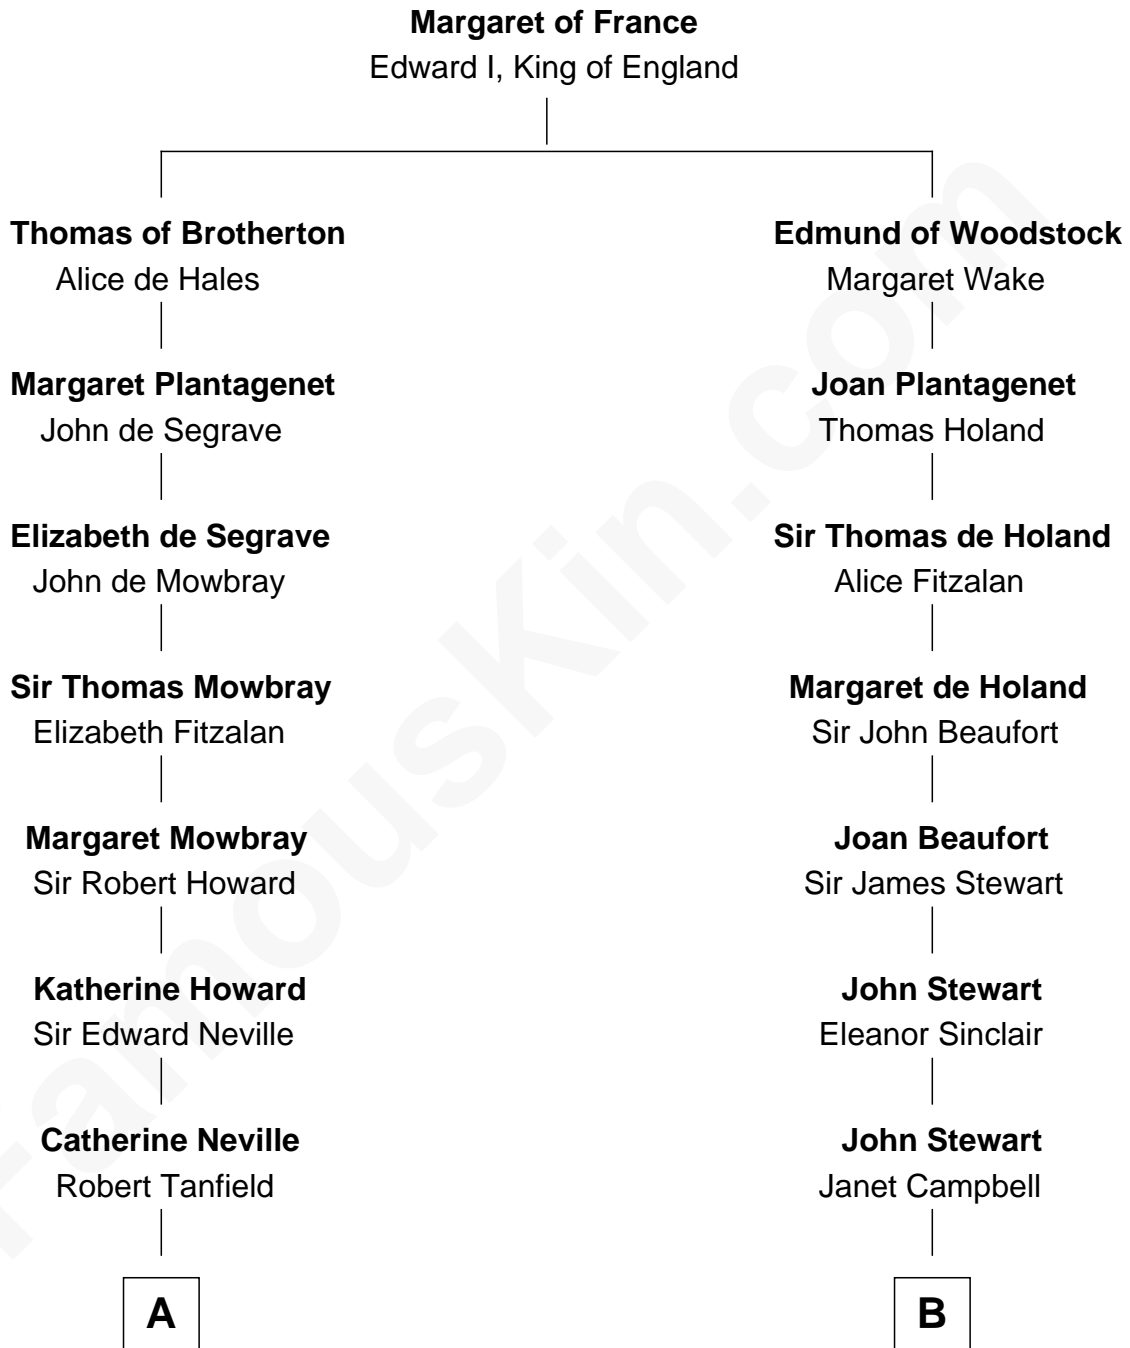

FamousKin.com

Relationship Chart of

Thomas Jefferson

3rd U.S. President and Signer of the Declaration of Independence

16th cousin 3 times removed of

Eleanor Roosevelt

First Lady of President Franklin D. Roosevelt

C

Martha Bulloch
Theodore Roosevelt

Elliott Roosevelt
Anna Rebecca Hall

Eleanor Roosevelt
First Lady of Franklin Roosevelt

FamousKin.com