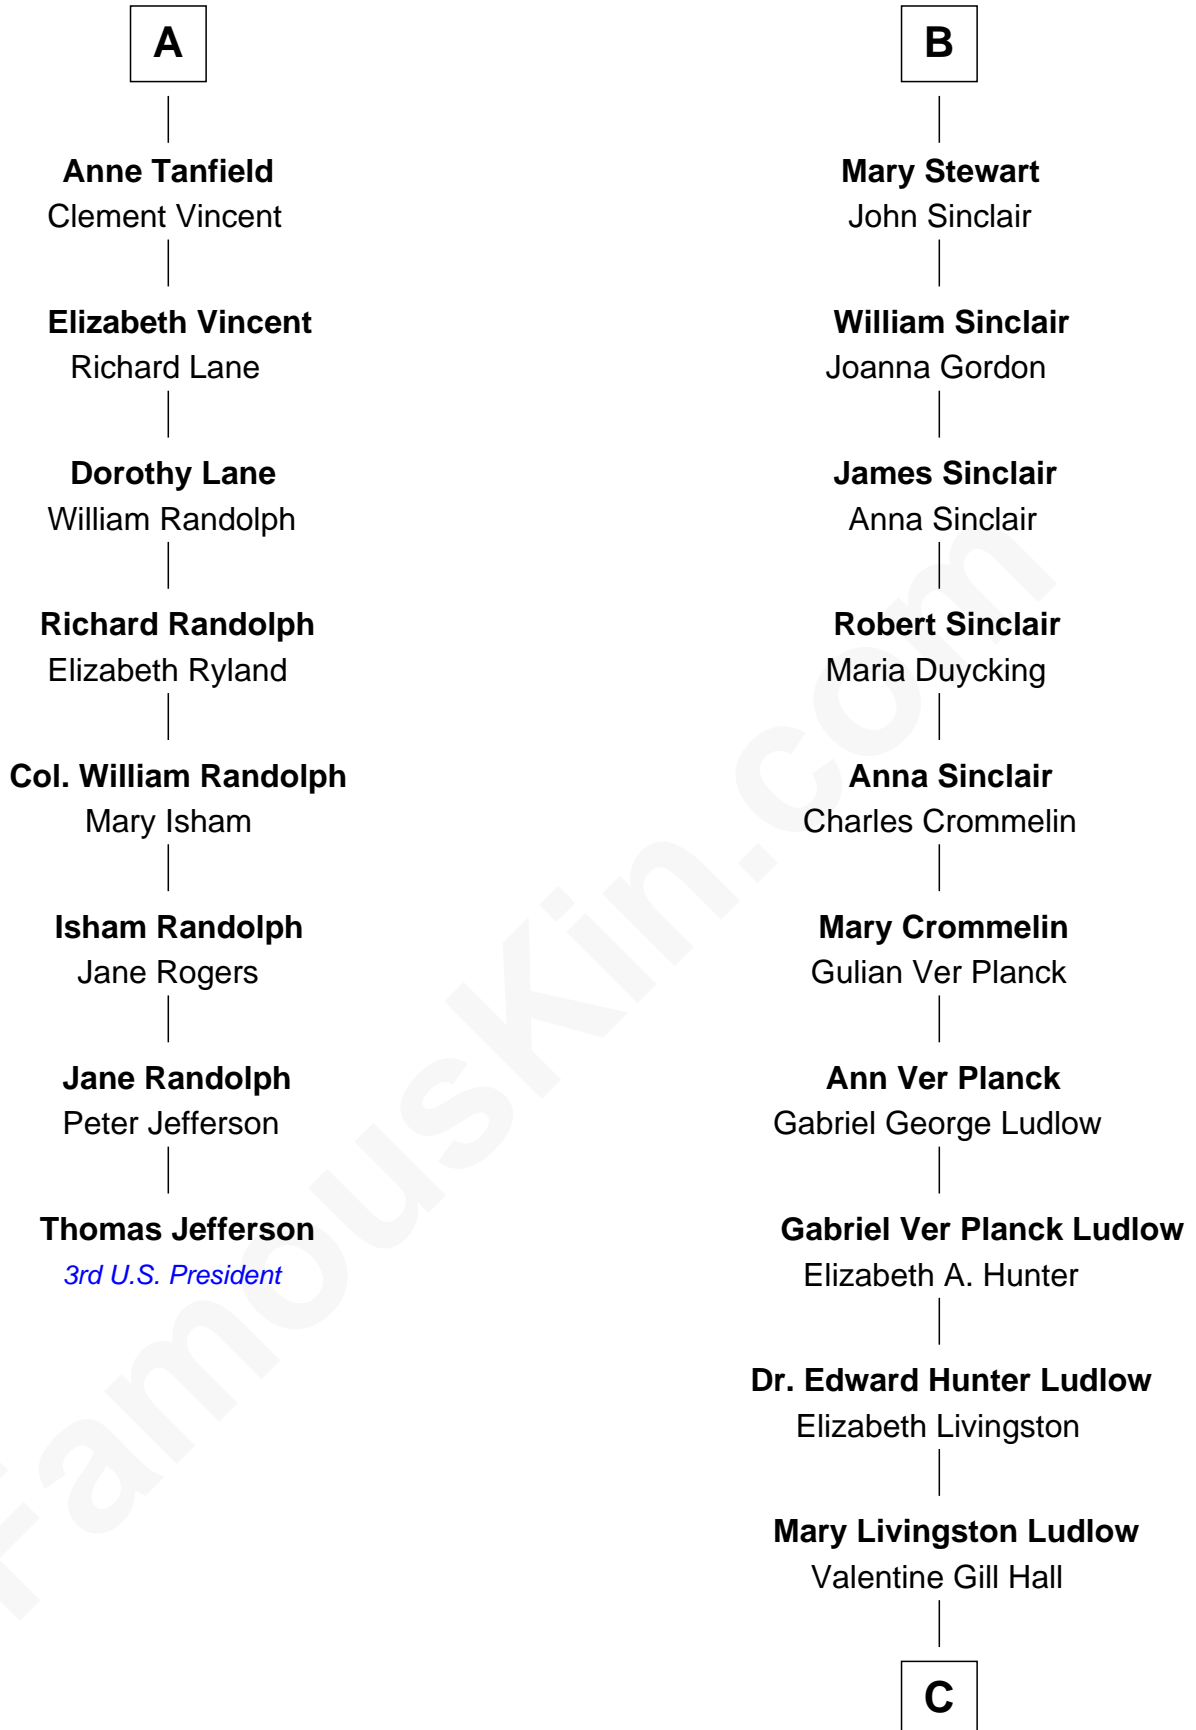

FamousKin.com

Relationship Chart of

Thomas Jefferson

3rd U.S. President and Signer of the Declaration of Independence

14th cousin 4 times removed of

Eleanor Roosevelt

First Lady of President Franklin D. Roosevelt

C

—
Anna Rebecca Hall

Elliott Roosevelt

—
Eleanor Roosevelt

First Lady of Franklin Roosevelt

FamousKin.com