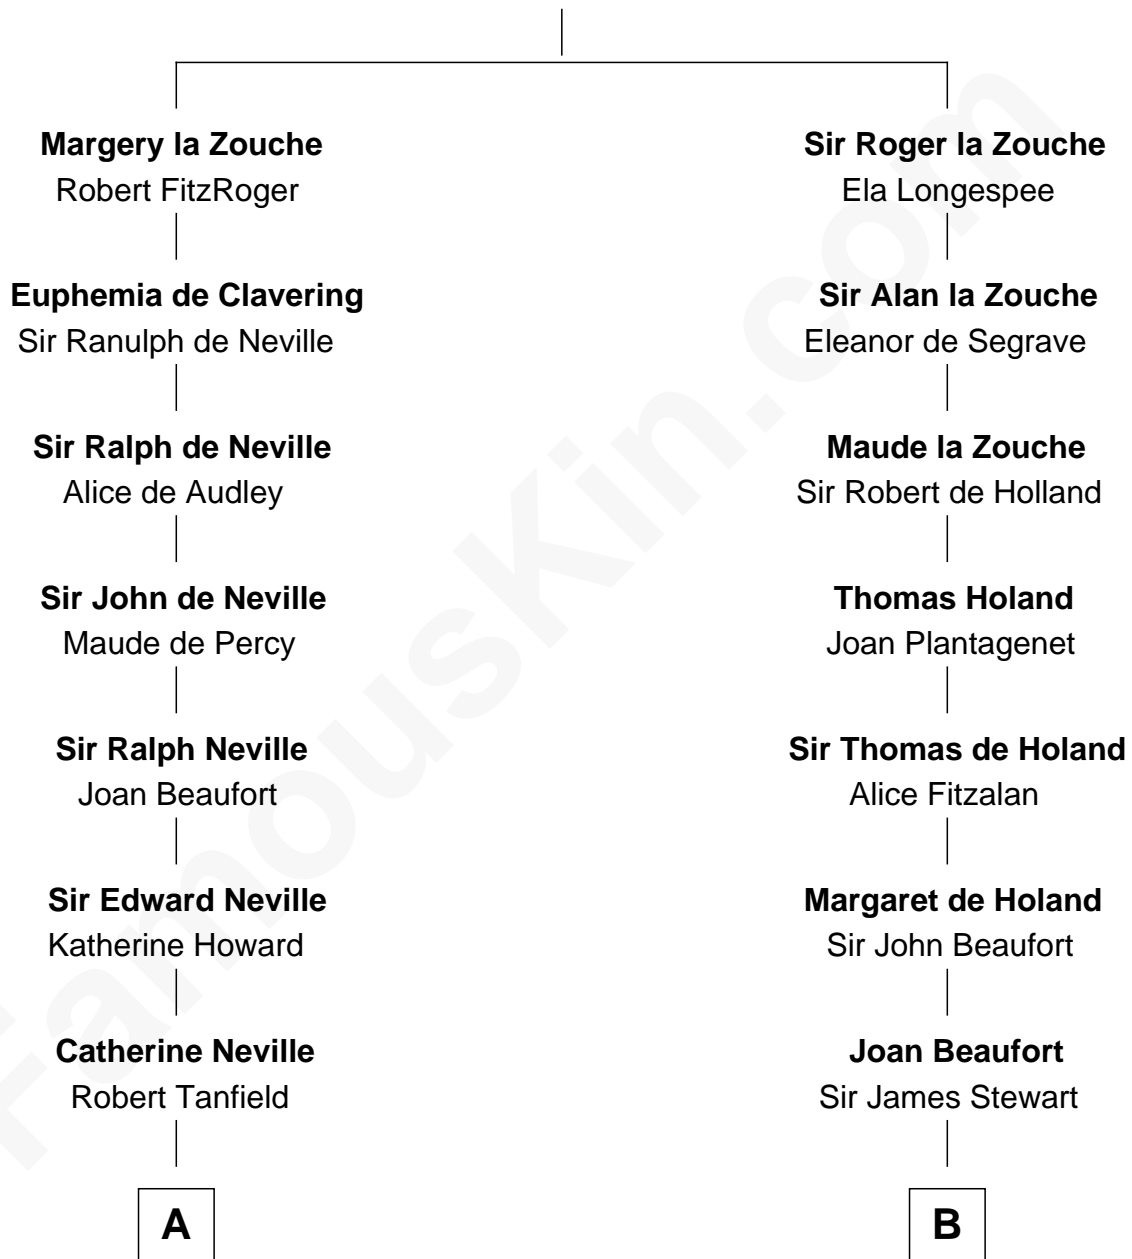

FamousKin.com

Relationship Chart of

Thomas Jefferson

3rd U.S. President and Signer of the Declaration of Independence

16th cousin 4 times removed of

Theodore Roosevelt

26th U.S. President

Alan la Zouche

Ellen de Quincy

C

Anne Irvine

James Bulloch

James Stephens Bulloch

Martha Stewart

Martha Bulloch

Theodore Roosevelt

Theodore Roosevelt

26th U.S. President

FamousKin.com