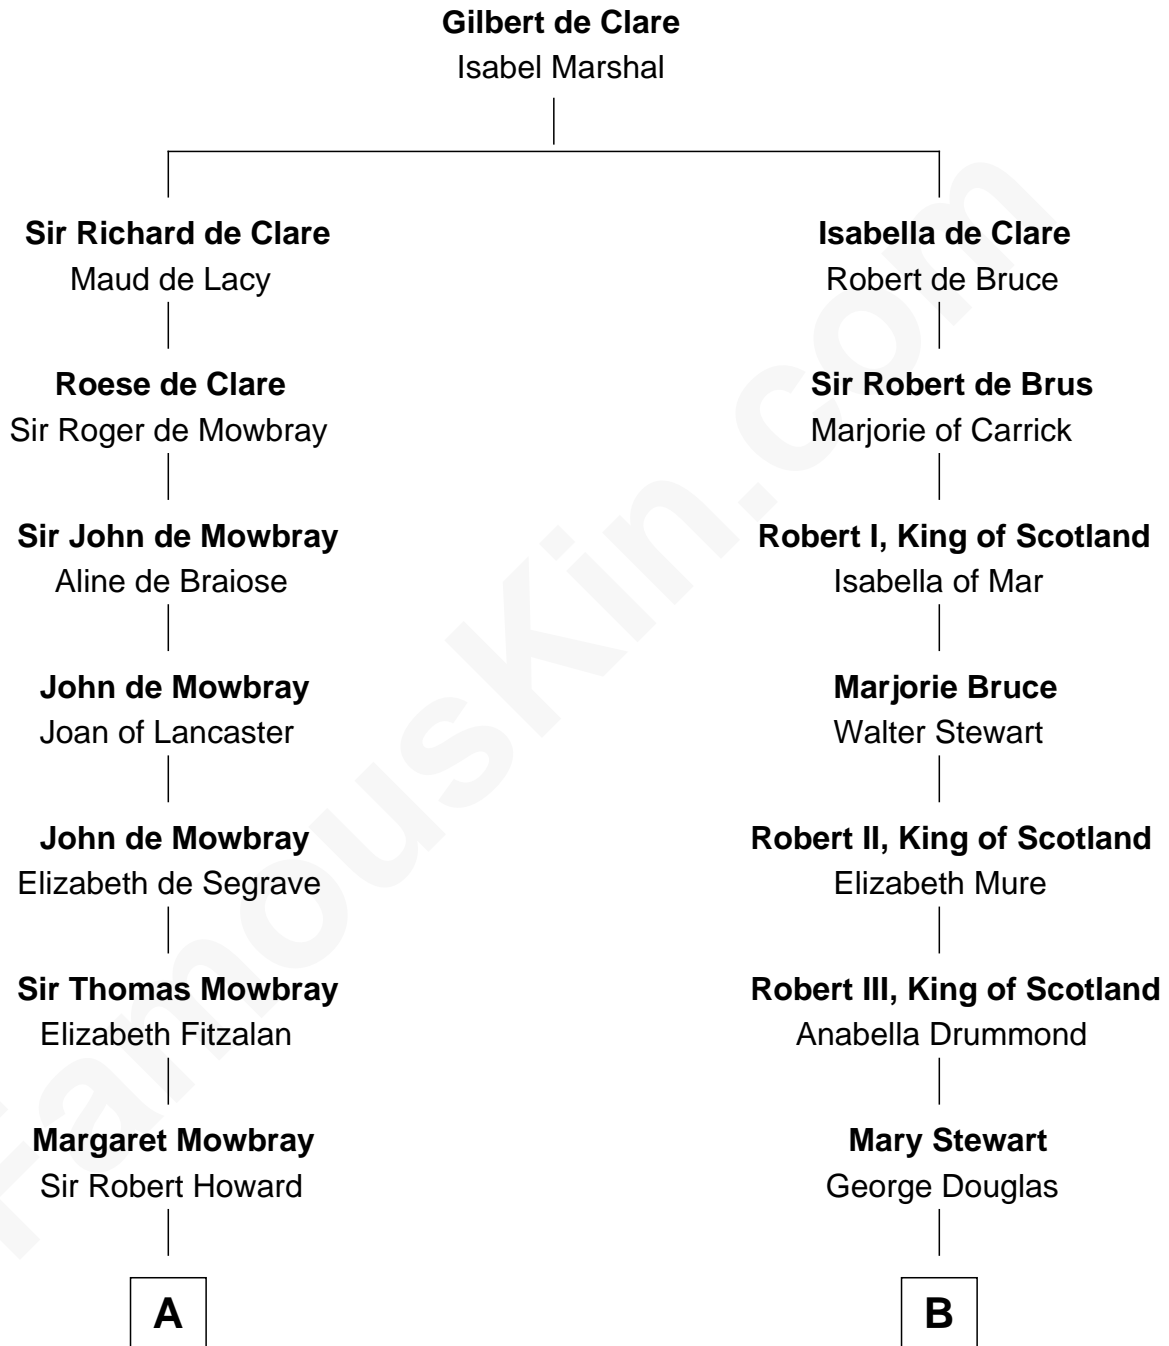

# FamousKin.com

## Relationship Chart of

### Thomas Jefferson

3rd U.S. President and Signer of the Declaration of Independence

18th cousin 2 times removed of

**Theodore Roosevelt**  
26th U.S. President

**C**

**Jane Randolph**  
Peter Jefferson

**Thomas Jefferson**  
*3rd U.S. President*