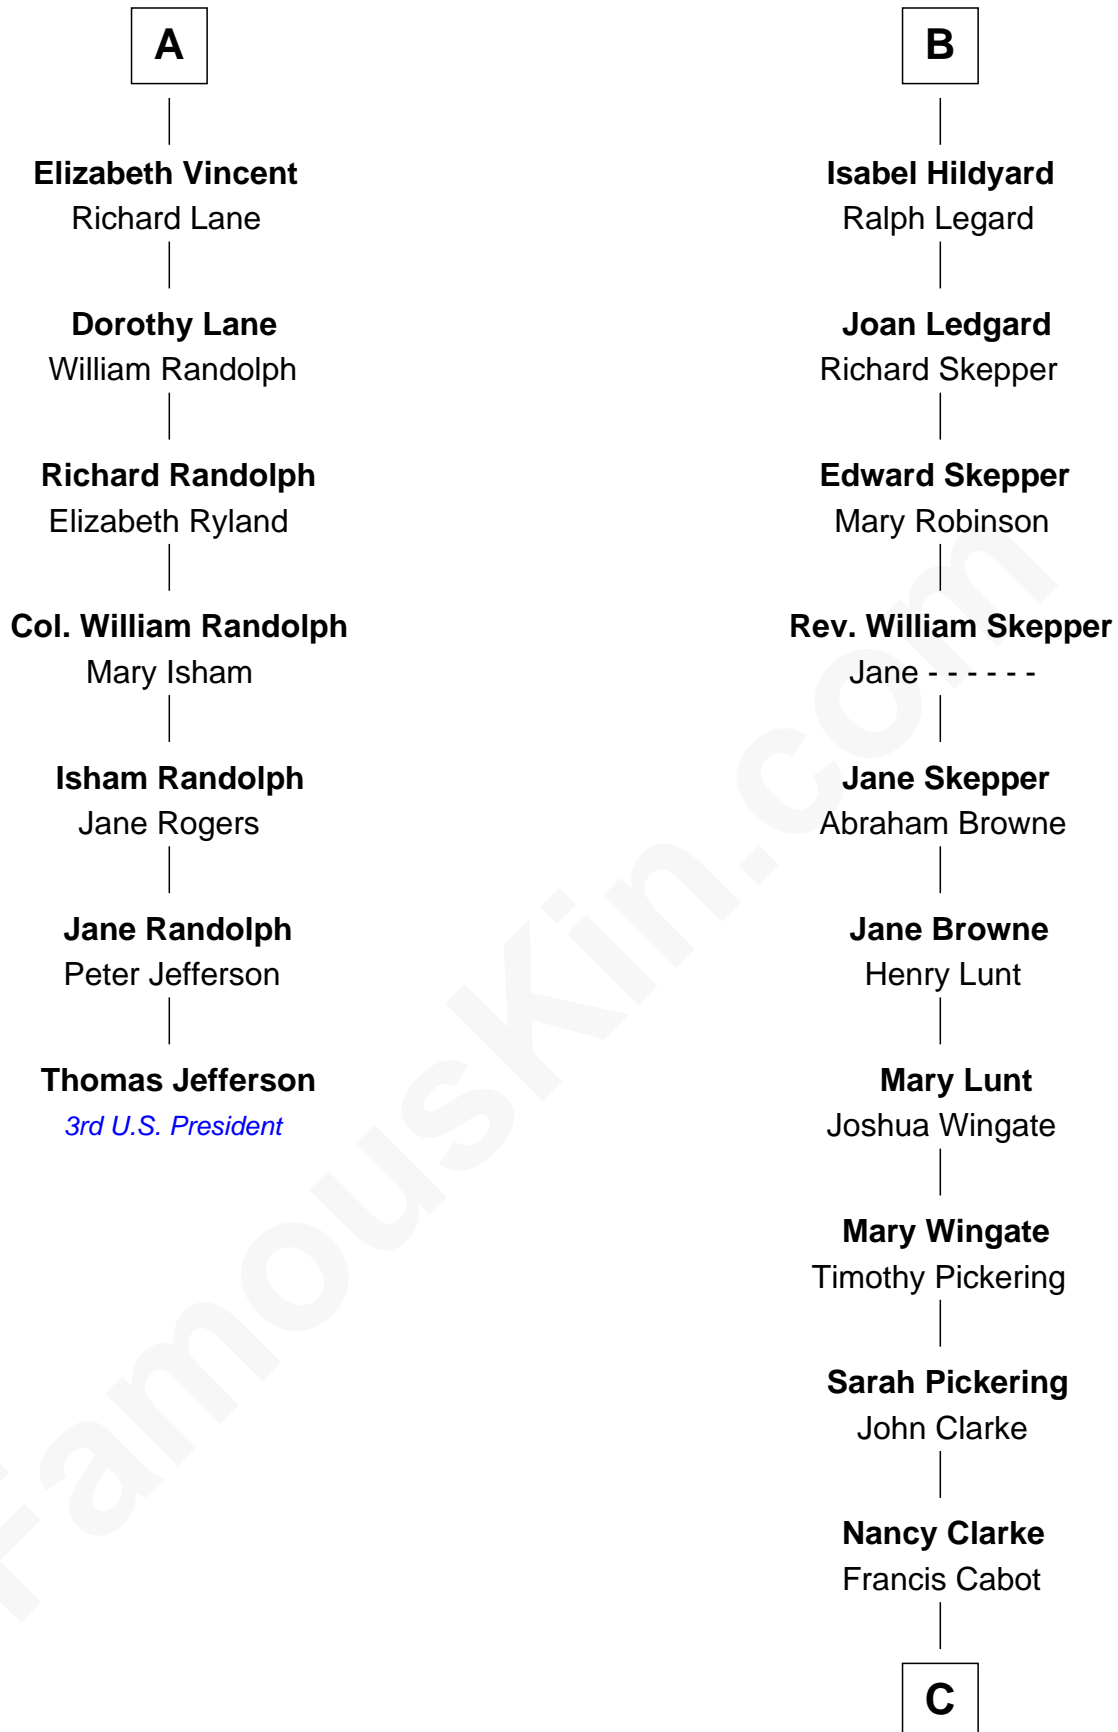

## Relationship Chart of

### Thomas Jefferson

3rd U.S. President and Signer of the Declaration of Independence

13th cousin 7 times removed of

### Alice (Lee) Roosevelt

First Wife of President Theodore Roosevelt

### Edward III, King of England

Philippa of Hainault

**C**

**Mary Ann Cabot**  
Nathaniel Cabot Lee

**John Clarke Lee**  
Harriet Paine Rose

**George Cabot Lee**  
Caroline Watts Haskell

**Alice (Lee) Roosevelt**  
*Wife of President Theodore Roosevelt*