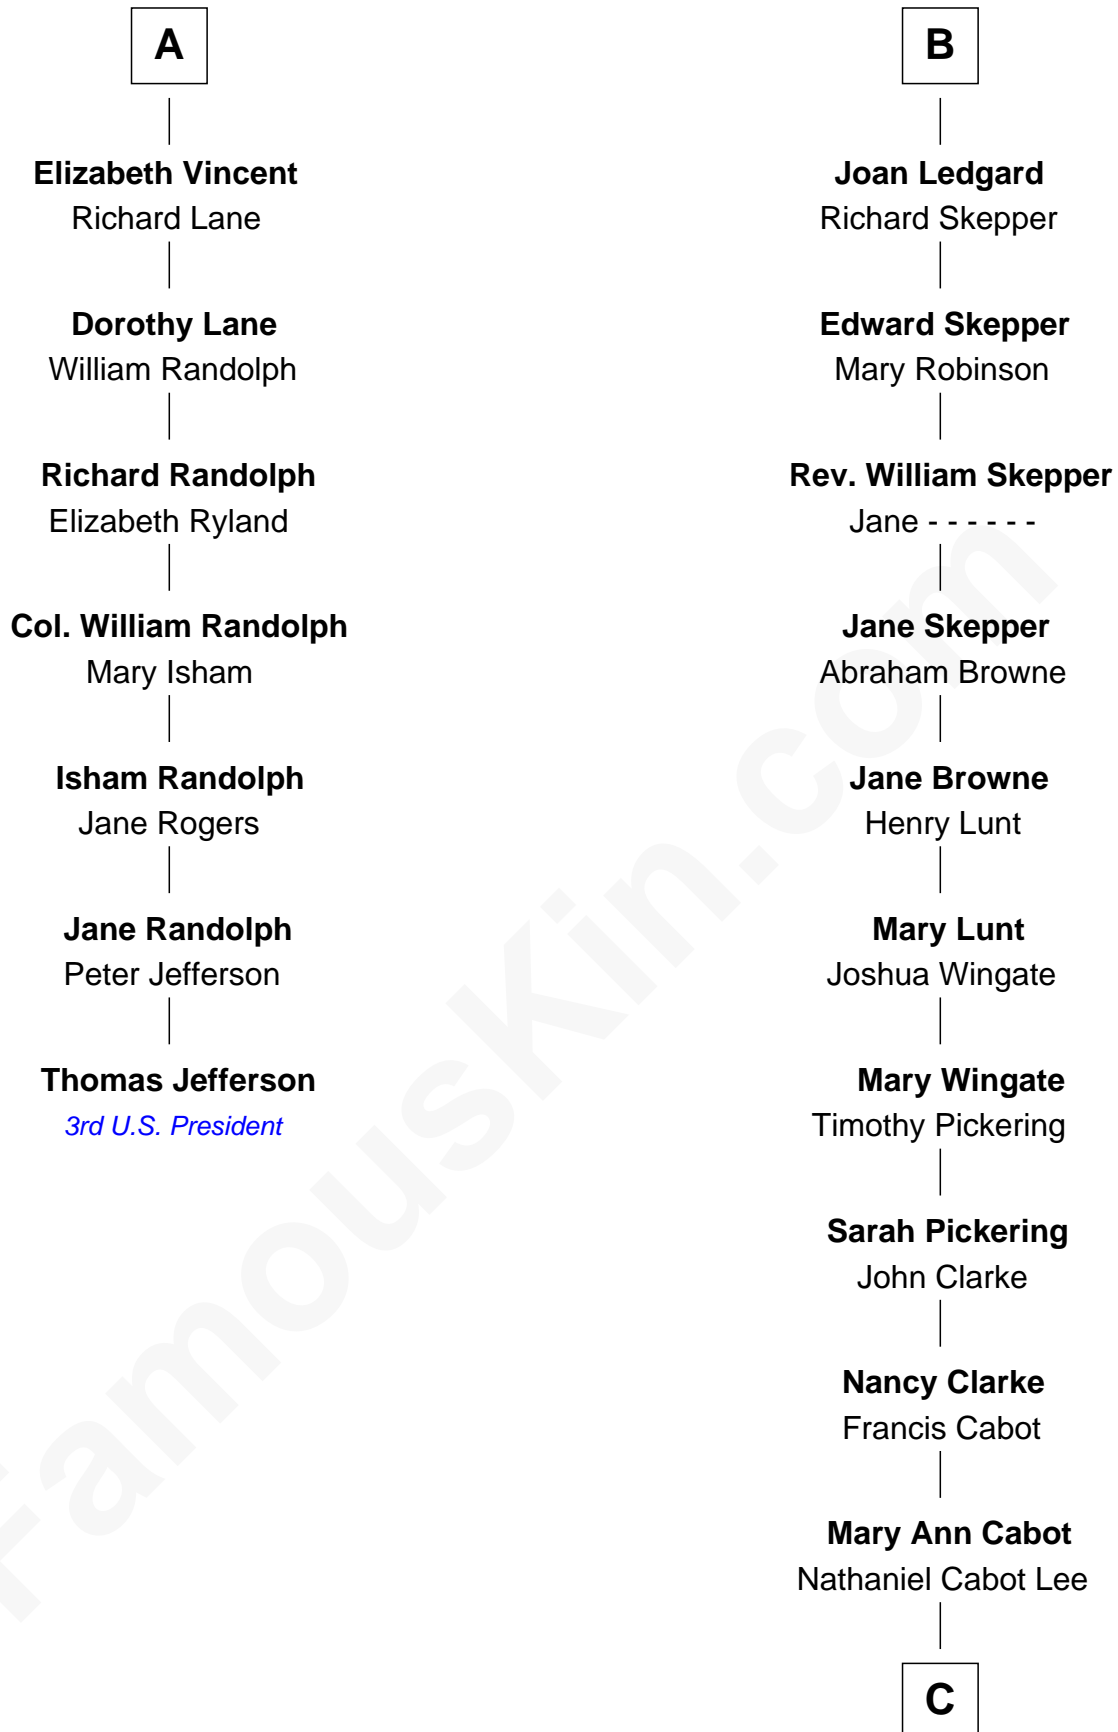

Sir Philip Wentworth

Elizabeth Wentworth

Sir Martin de la See

Joan de la See

Sir Piers Hildyard

Isabel Hildyard

Ralph Legard

B

C

John Clarke Lee
Harriet Paine Rose

George Cabot Lee
Caroline Watts Haskell

Alice (Lee) Roosevelt
Wife of President Theodore Roosevelt

FamousKin.com