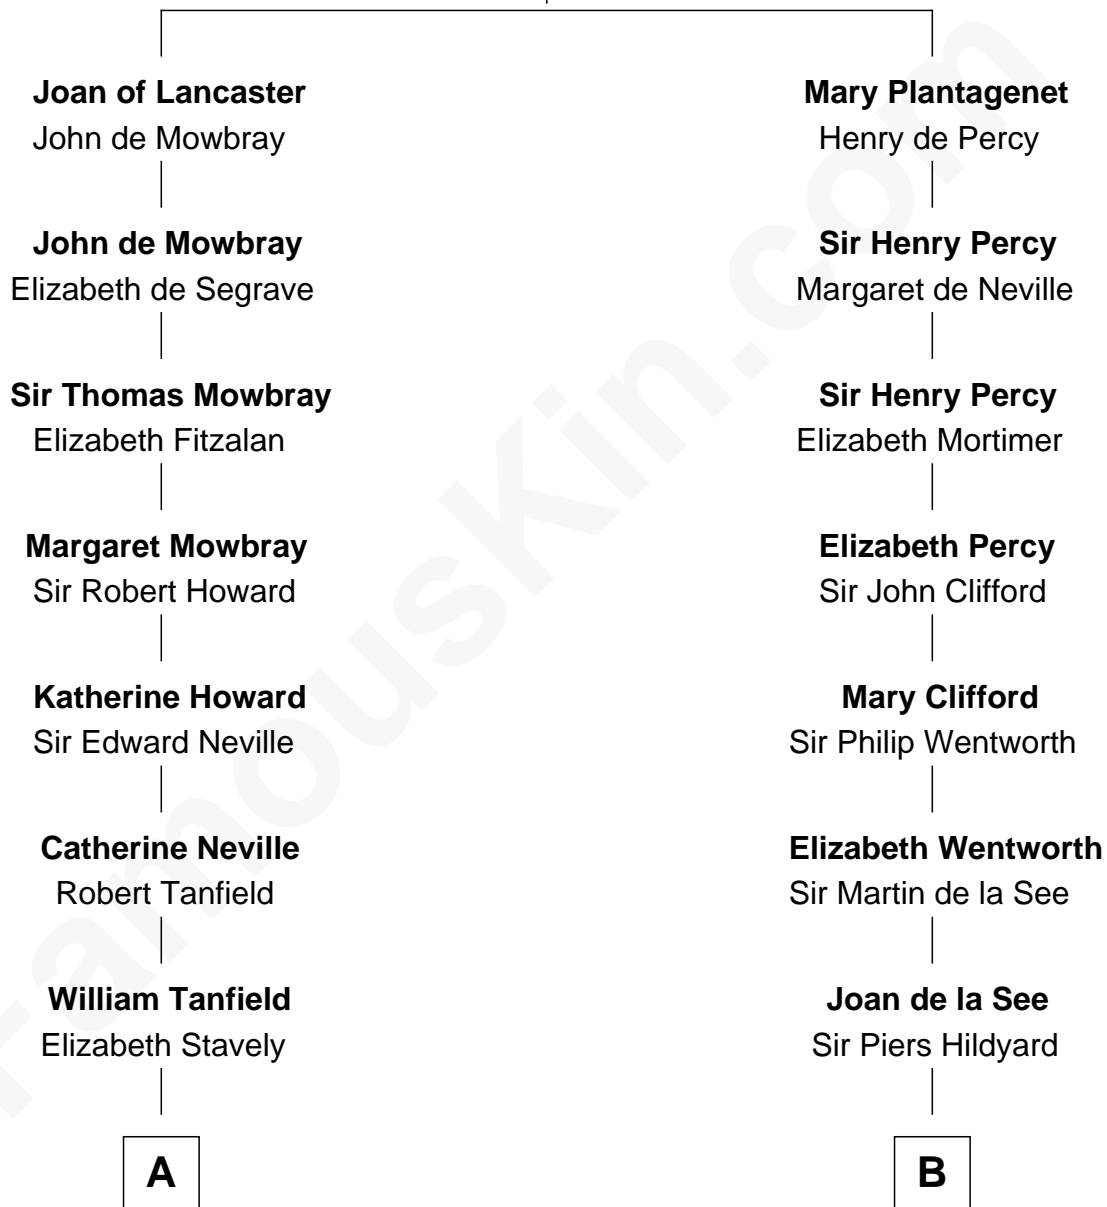

FamousKin.com

Relationship Chart of

Thomas Jefferson

3rd U.S. President and Signer of the Declaration of Independence

15th cousin 5 times removed of

Alice (Lee) Roosevelt

First Wife of President Theodore Roosevelt

Henry Plantagenet
Maud de Chaworth

C

Mary Ann Cabot
Nathaniel Cabot Lee

John Clarke Lee
Harriet Paine Rose

George Cabot Lee
Caroline Watts Haskell

Alice (Lee) Roosevelt
Wife of President Theodore Roosevelt