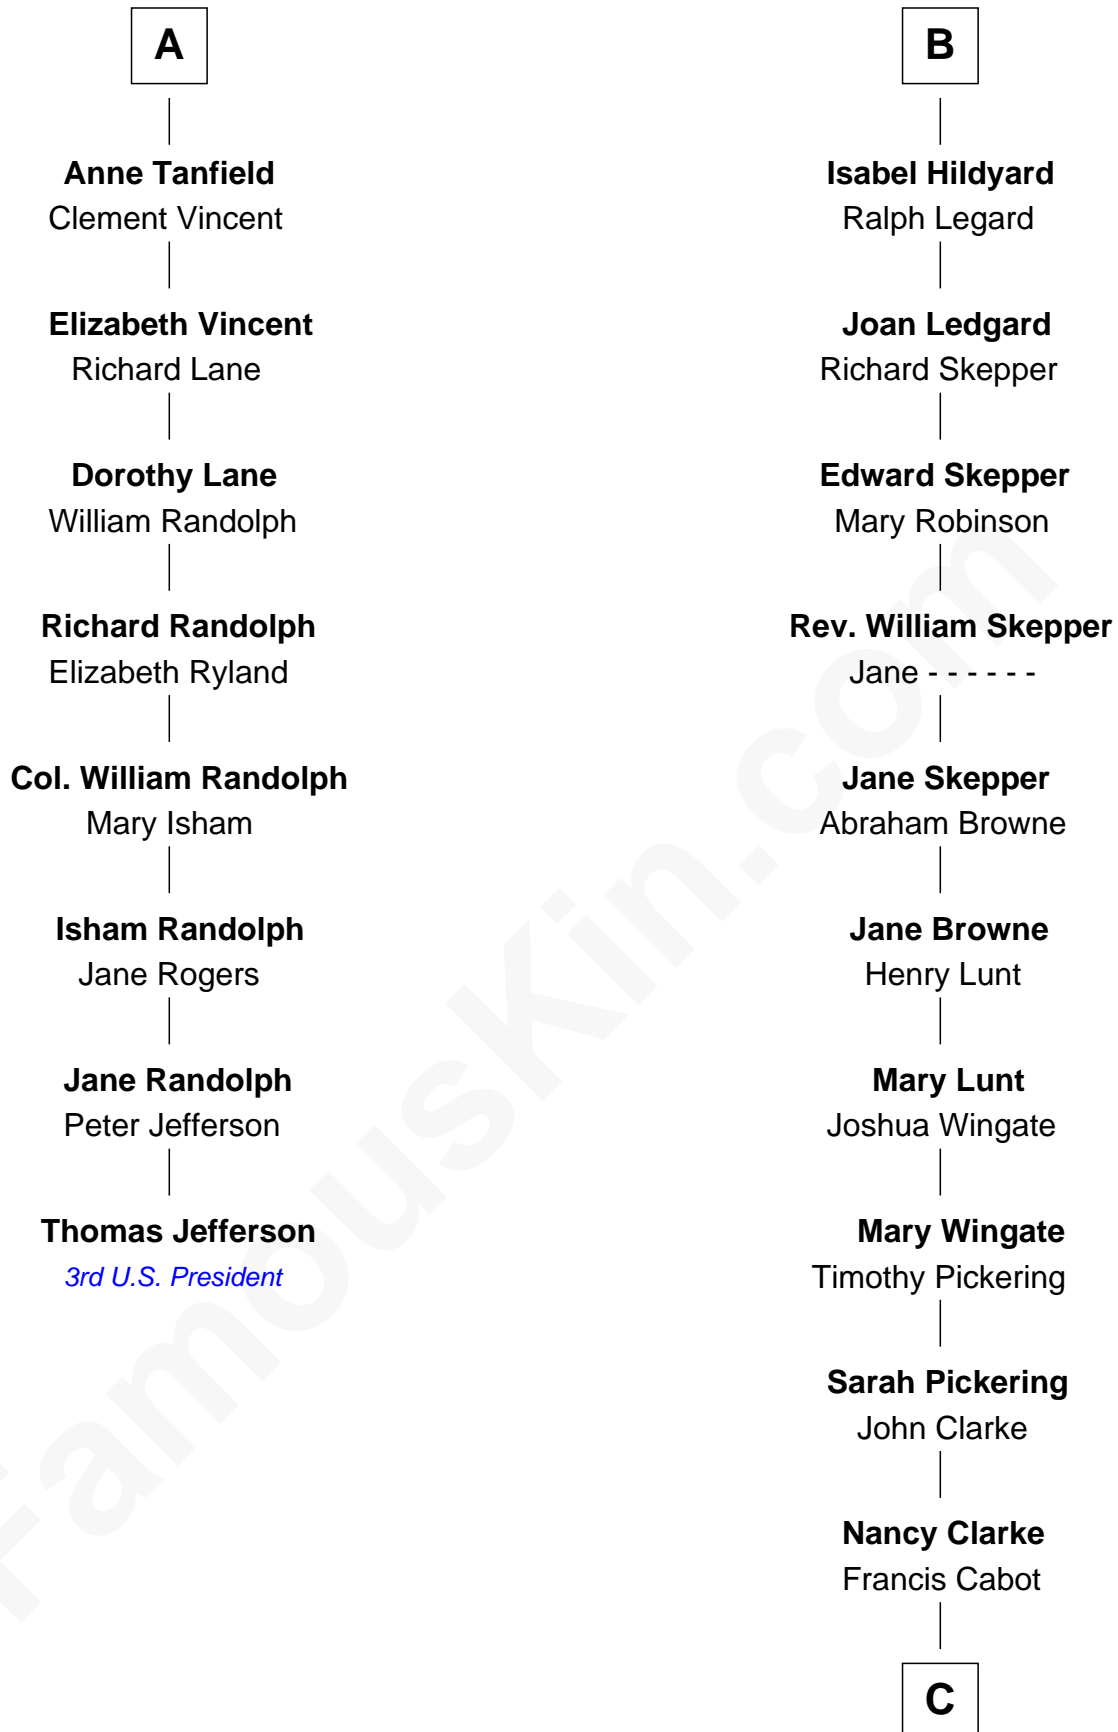

FamousKin.com

Relationship Chart of

Thomas Jefferson

3rd U.S. President and Signer of the Declaration of Independence

14th cousin 6 times removed of

Alice (Lee) Roosevelt

First Wife of President Theodore Roosevelt

C

—
Mary Ann Cabot
Nathaniel Cabot Lee

—
John Clarke Lee
Harriet Paine Rose

—
George Cabot Lee
Caroline Watts Haskell

—
Alice (Lee) Roosevelt
Wife of President Theodore Roosevelt