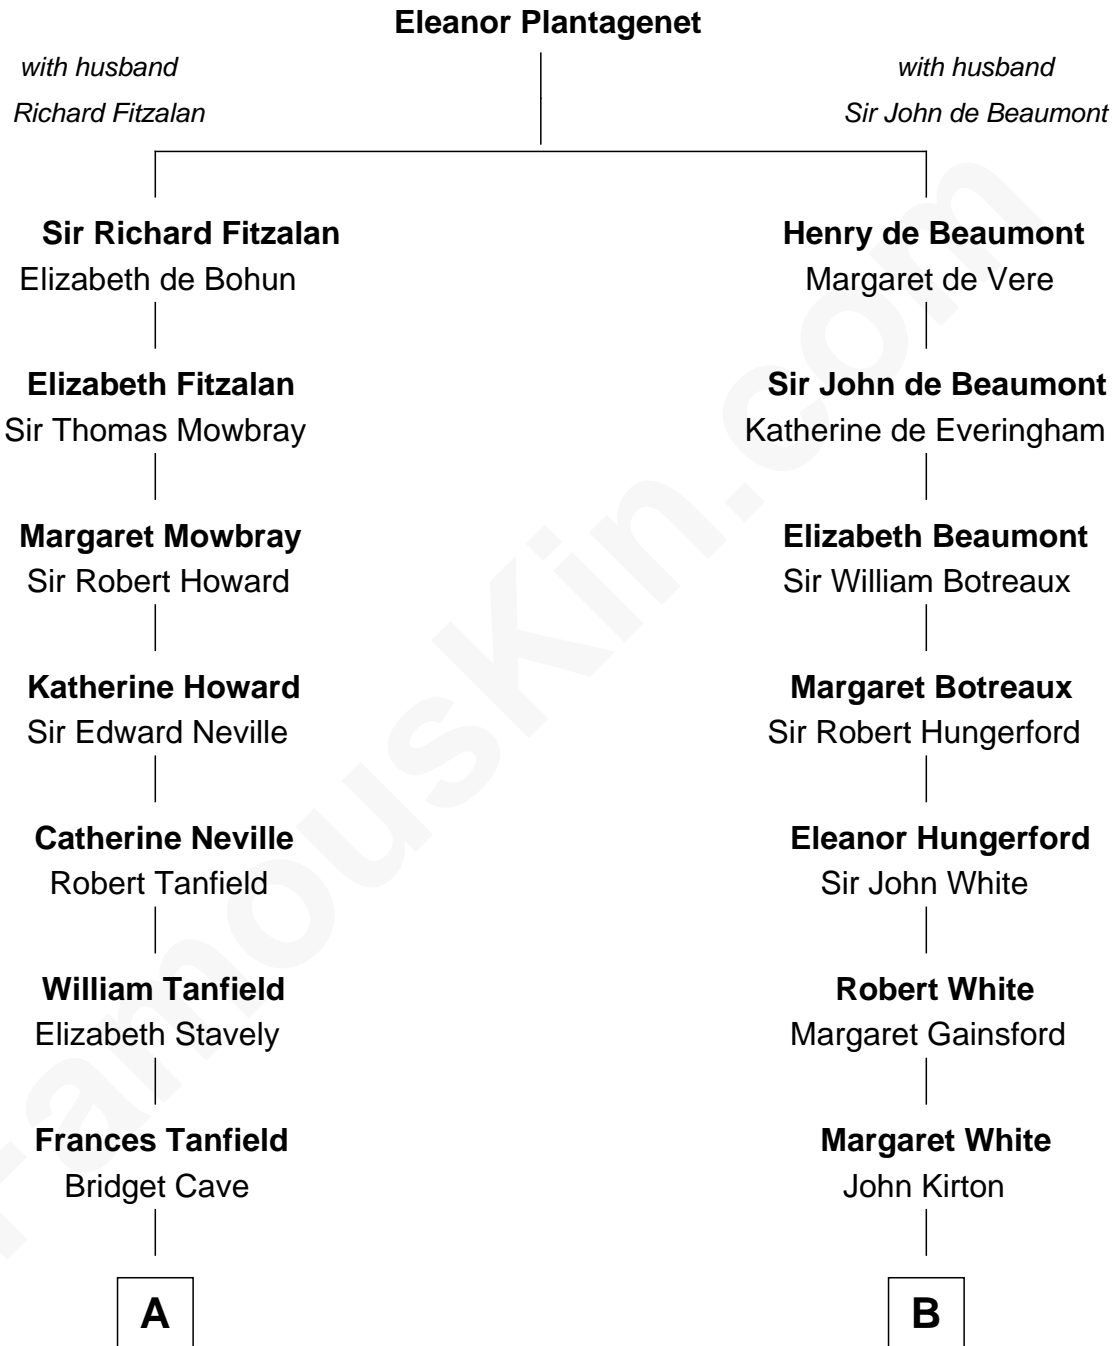

FamousKin.com

Relationship Chart of

Thomas Jefferson

3rd U.S. President and Signer of the Declaration of Independence

14th cousin 5 times removed of

Alice (Lee) Roosevelt

First Wife of President Theodore Roosevelt

C

Harriet Paine Rose

John Clarke Lee

George Cabot Lee

Caroline Watts Haskell

Alice (Lee) Roosevelt

Wife of President Theodore Roosevelt

FamousKin.com