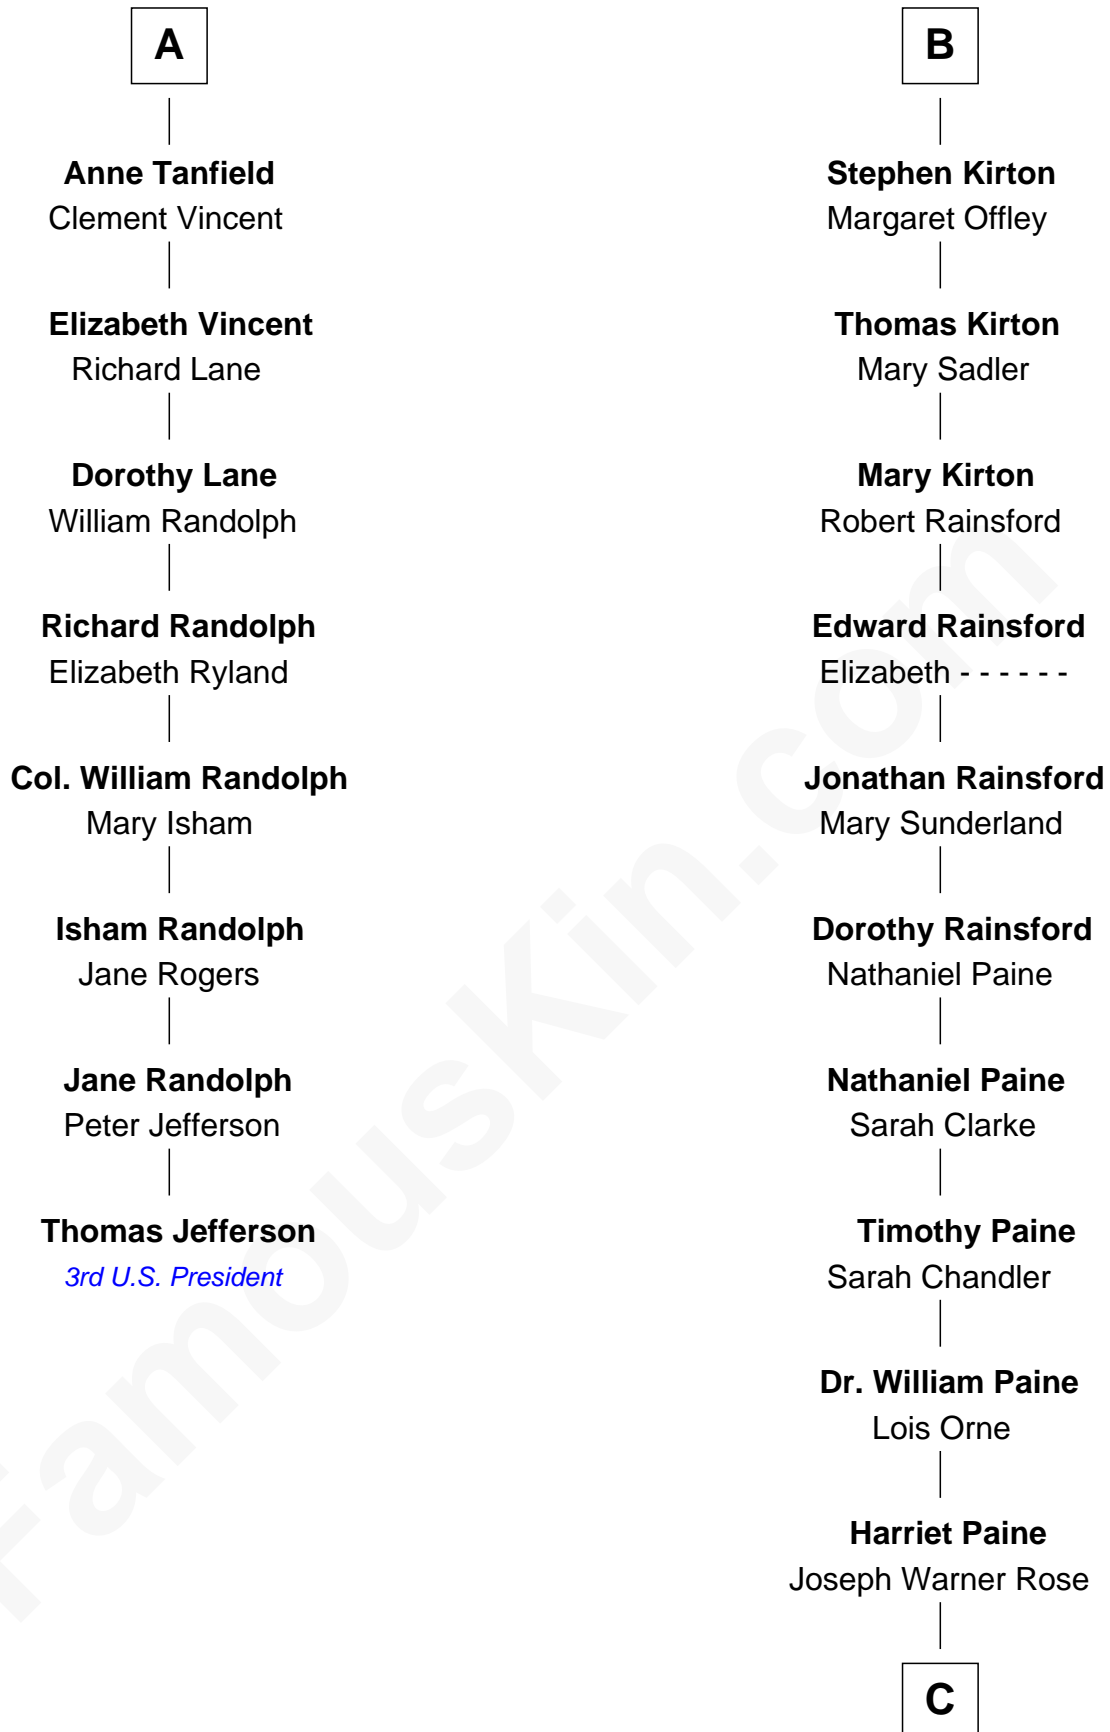

FamousKin.com

Relationship Chart of

Thomas Jefferson

3rd U.S. President and Signer of the Declaration of Independence

14th cousin 5 times removed of

Alice (Lee) Roosevelt

First Wife of President Theodore Roosevelt

C

Harriet Paine Rose

John Clarke Lee

George Cabot Lee

Caroline Watts Haskell

Alice (Lee) Roosevelt

Wife of President Theodore Roosevelt

FamousKin.com