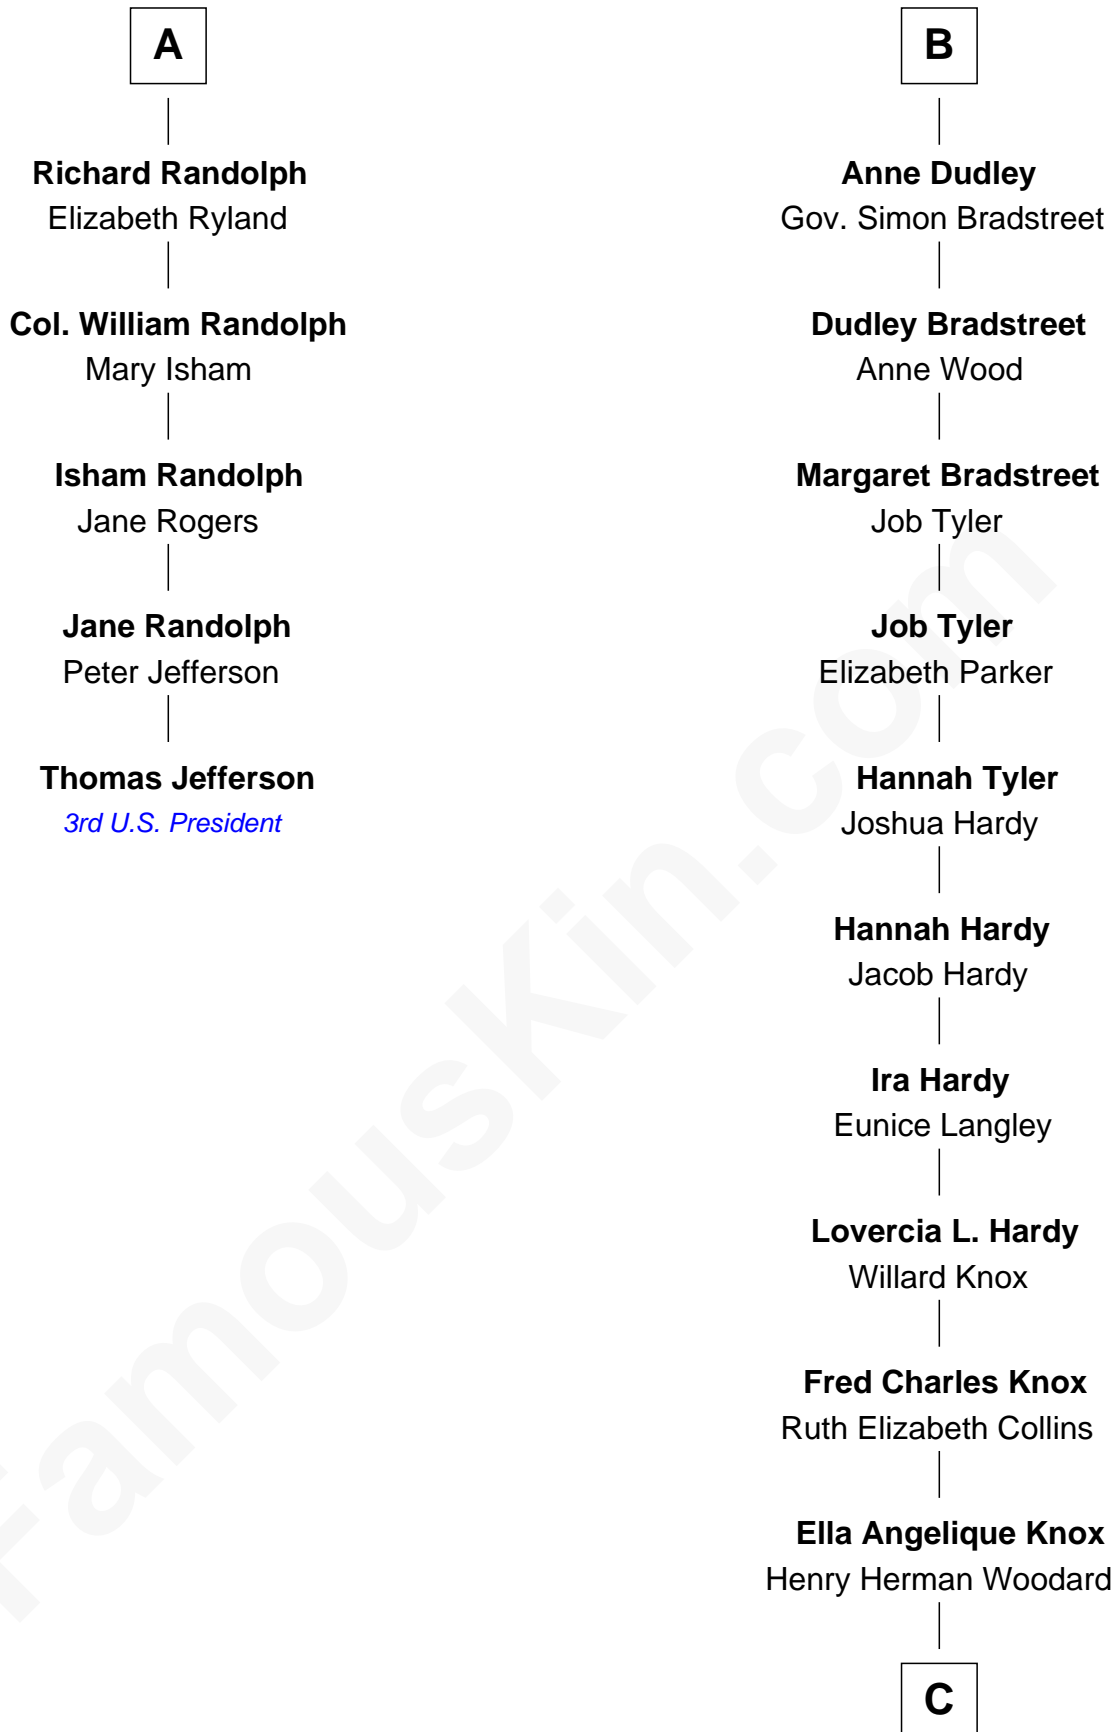

FamousKin.com

Relationship Chart of

Thomas Jefferson

3rd U.S. President and Signer of the Declaration of Independence

11th cousin 7 times removed of

James Taylor
Singer-Songwriter

Sir Ralph Neville
Joan Beaufort

Sir Edward Neville
Katherine Howard

Catherine Neville
Robert Tanfield

William Tanfield
Elizabeth Stavely

Frances Tanfield
Bridget Cave

Anne Tanfield
Clement Vincent

Elizabeth Vincent
Richard Lane

Dorothy Lane
William Randolph

A

Katherine Neville
Sir Thomas Strangeways

Joan Strangeways
Sir William Willoughby

Cecily Willoughby
Sir Edward Sutton

Sir John Sutton
Cecily Grey

Sir Henry Dudley
----- Ashton

Probable

Roger Dudley
Susanna Thorne

Gov. Thomas Dudley
Dorothy York

B

C

Gertrude Arline Woodard

Dr. Isaac Montrose Taylor

James Taylor

Singer-Songwriter

FamousKin.com