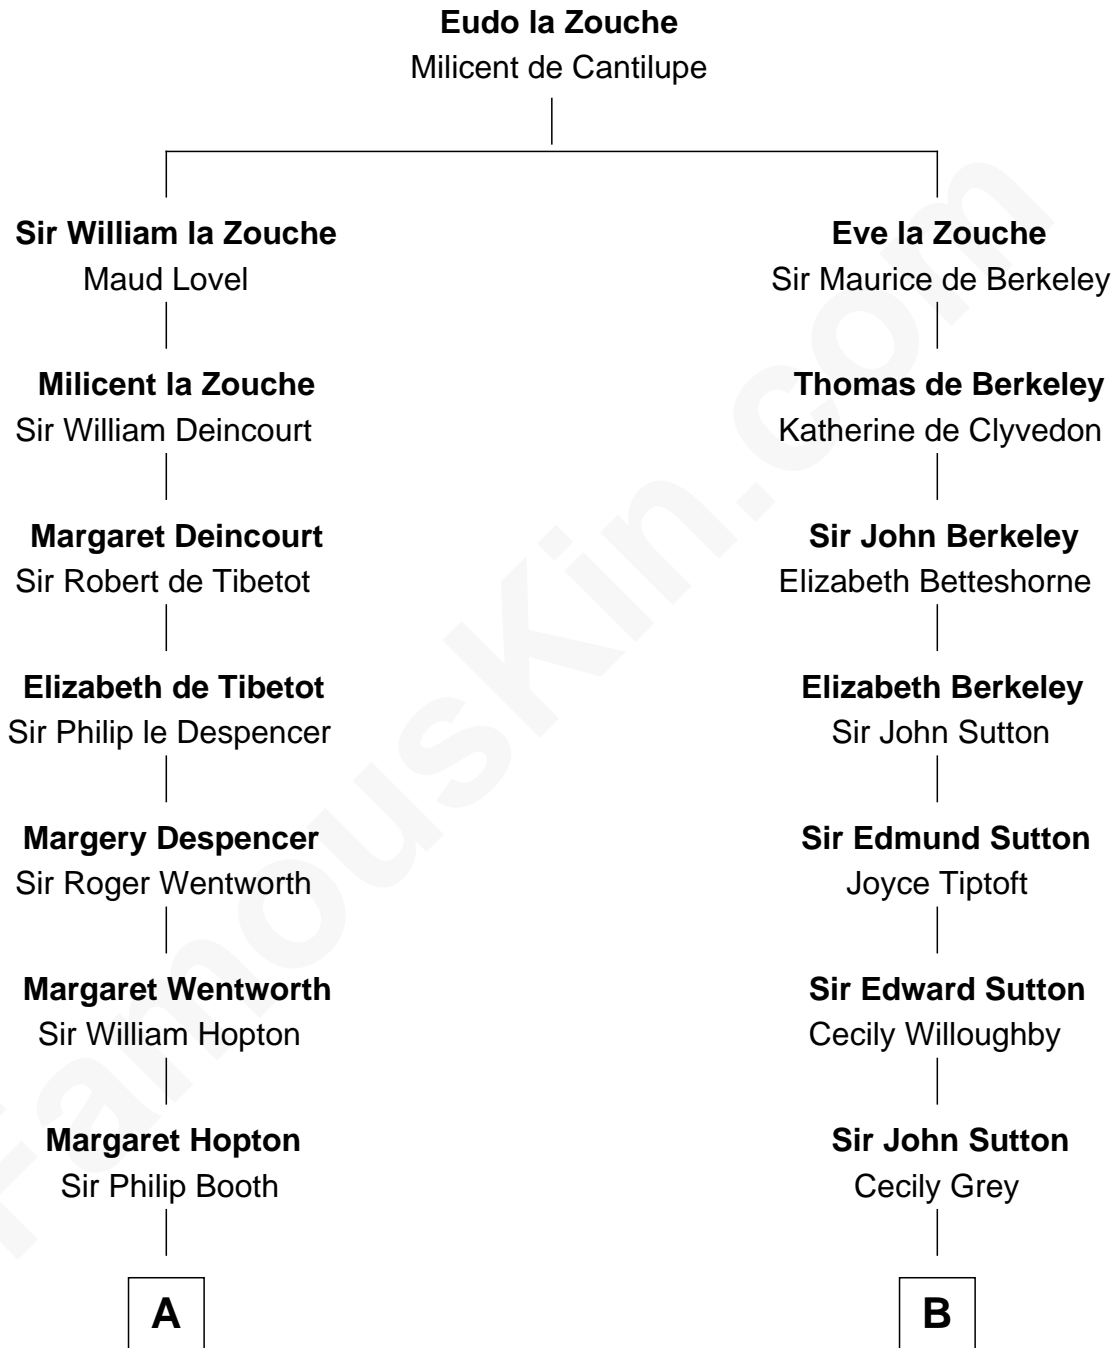

## Relationship Chart of

### Thomas Jefferson

3rd U.S. President and Signer of the Declaration of Independence

16th cousin 5 times removed of

**James Taylor**  
Singer-Songwriter

**C**

—  
**Lovercia L. Hardy**

Willard Knox  
—

**Fred Charles Knox**

Ruth Elizabeth Collins  
—

**Ella Angelique Knox**

Henry Herman Woodard  
—

**Gertrude Arline Woodard**

Dr. Isaac Montrose Taylor  
—

**James Taylor**

*Singer-Songwriter*

FamousKin.com