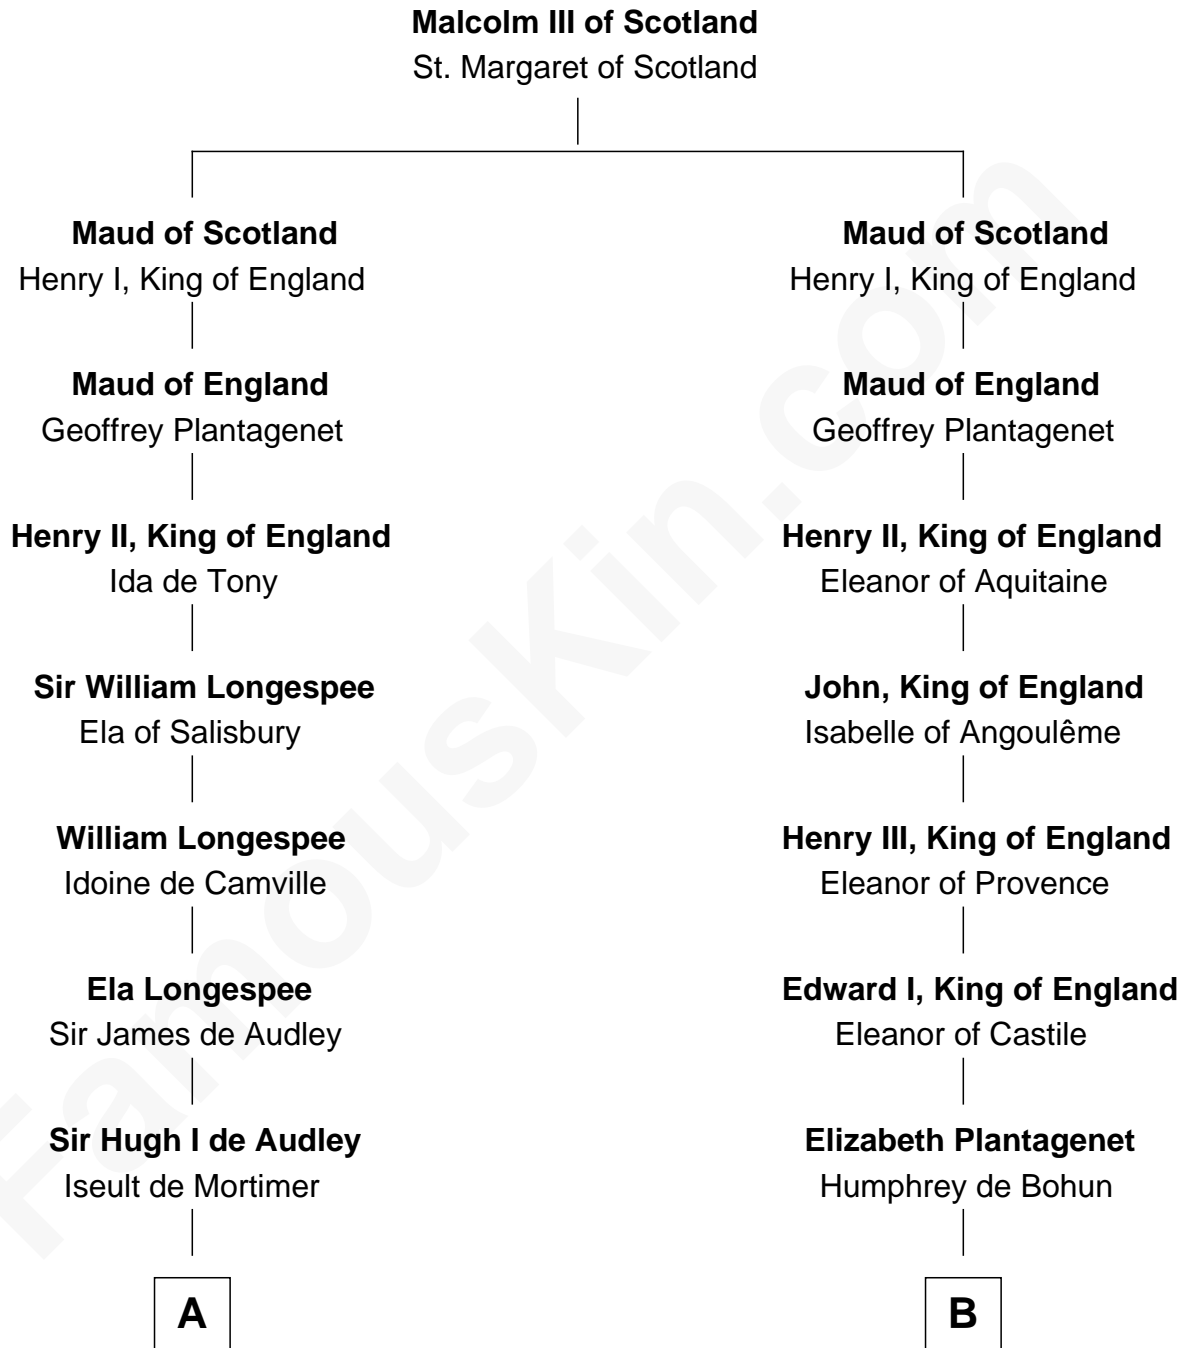

FamousKin.com

Relationship Chart of

Thomas Jefferson

3rd U.S. President and Signer of the Declaration of Independence

20th cousin 1 time removed of

Carter Braxton

Signer of the Declaration of Independence

C

Richard Randolph
Elizabeth Ryland

Col. William Randolph
Mary Isham

Isham Randolph
Jane Rogers

Jane Randolph
Peter Jefferson

Thomas Jefferson
3rd U.S. President

D

Sarah Ludlow
Col. John Carter

Col. Robert Carter
Elizabeth Landon

Mary Carter
George Braxton

Carter Braxton
Signer of Declaration of Independence