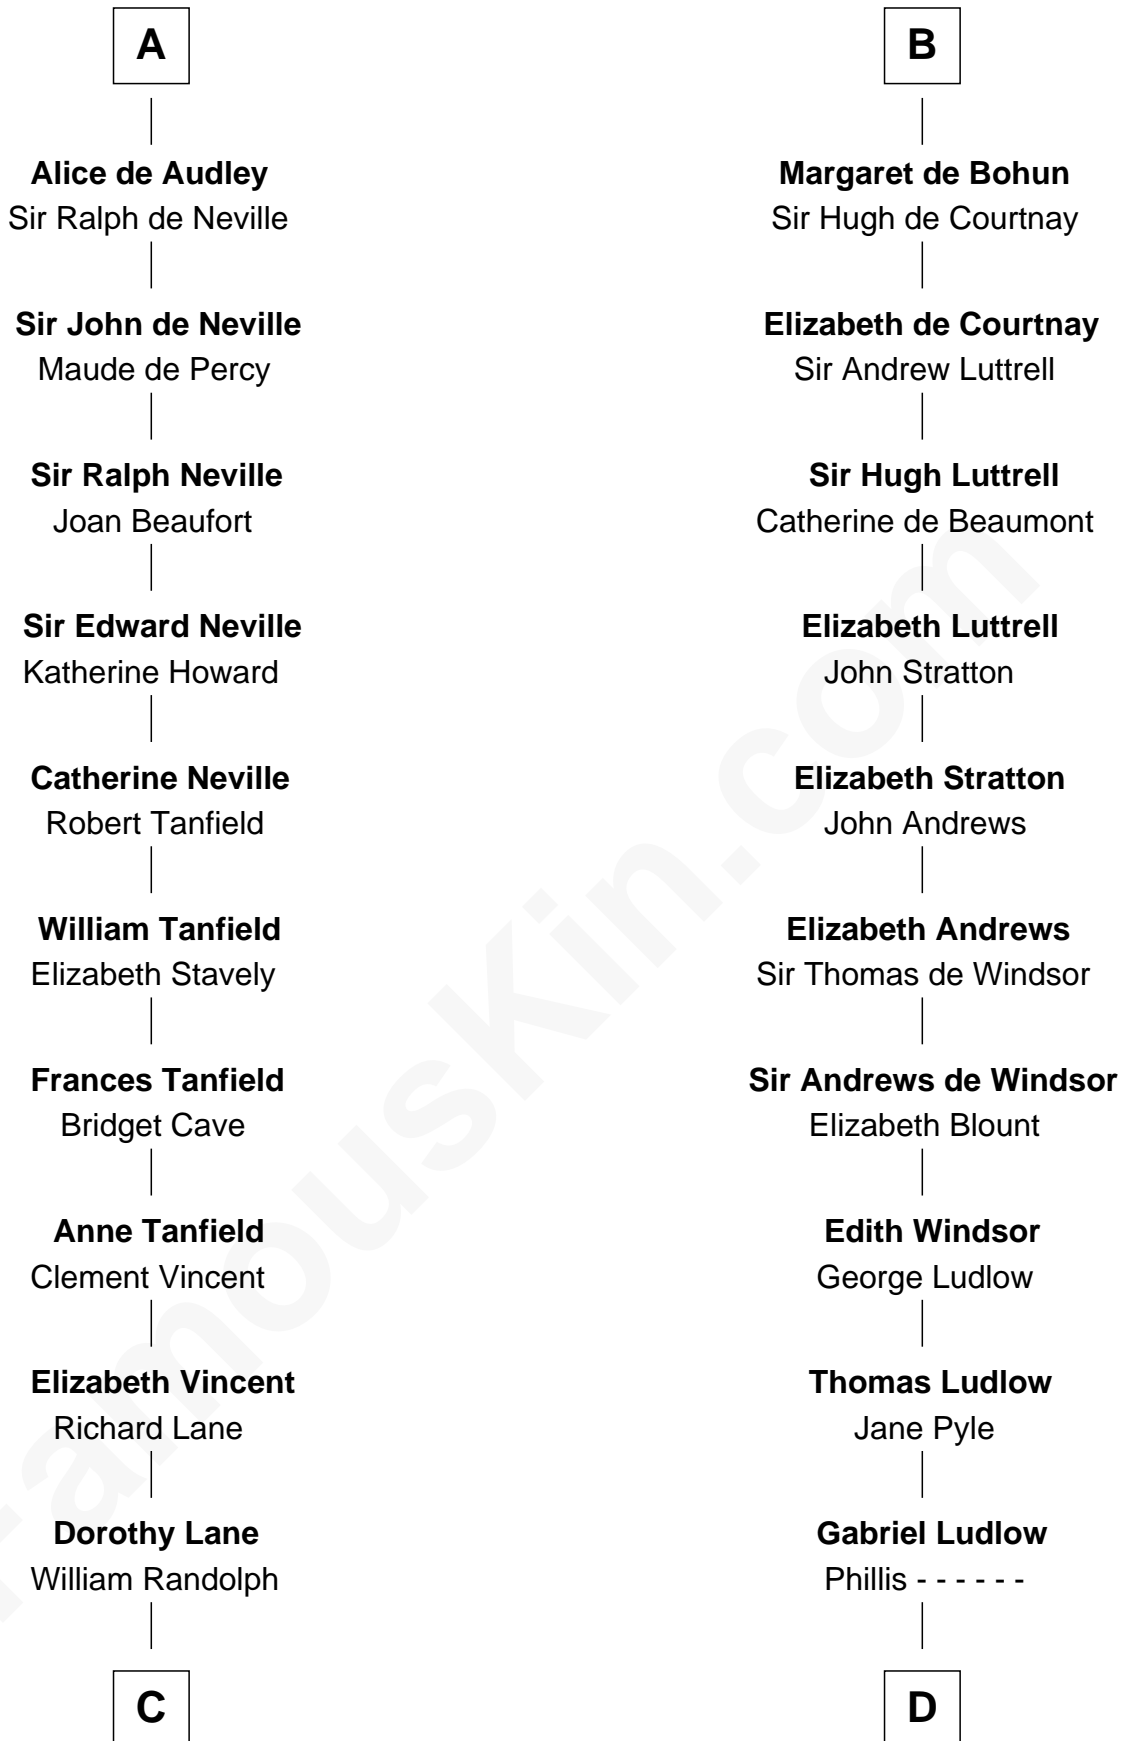

FamousKin.com

Relationship Chart of

Thomas Jefferson

3rd U.S. President and Signer of the Declaration of Independence

20th cousin 1 time removed of

Carter Braxton

Signer of the Declaration of Independence

C

Richard Randolph
Elizabeth Ryland

Col. William Randolph
Mary Isham

Isham Randolph
Jane Rogers

Jane Randolph
Peter Jefferson

Thomas Jefferson
3rd U.S. President

D

Sarah Ludlow
Col. John Carter

Col. Robert Carter
Elizabeth Landon

Mary Carter
George Braxton

Carter Braxton
Signer of Declaration of Independence