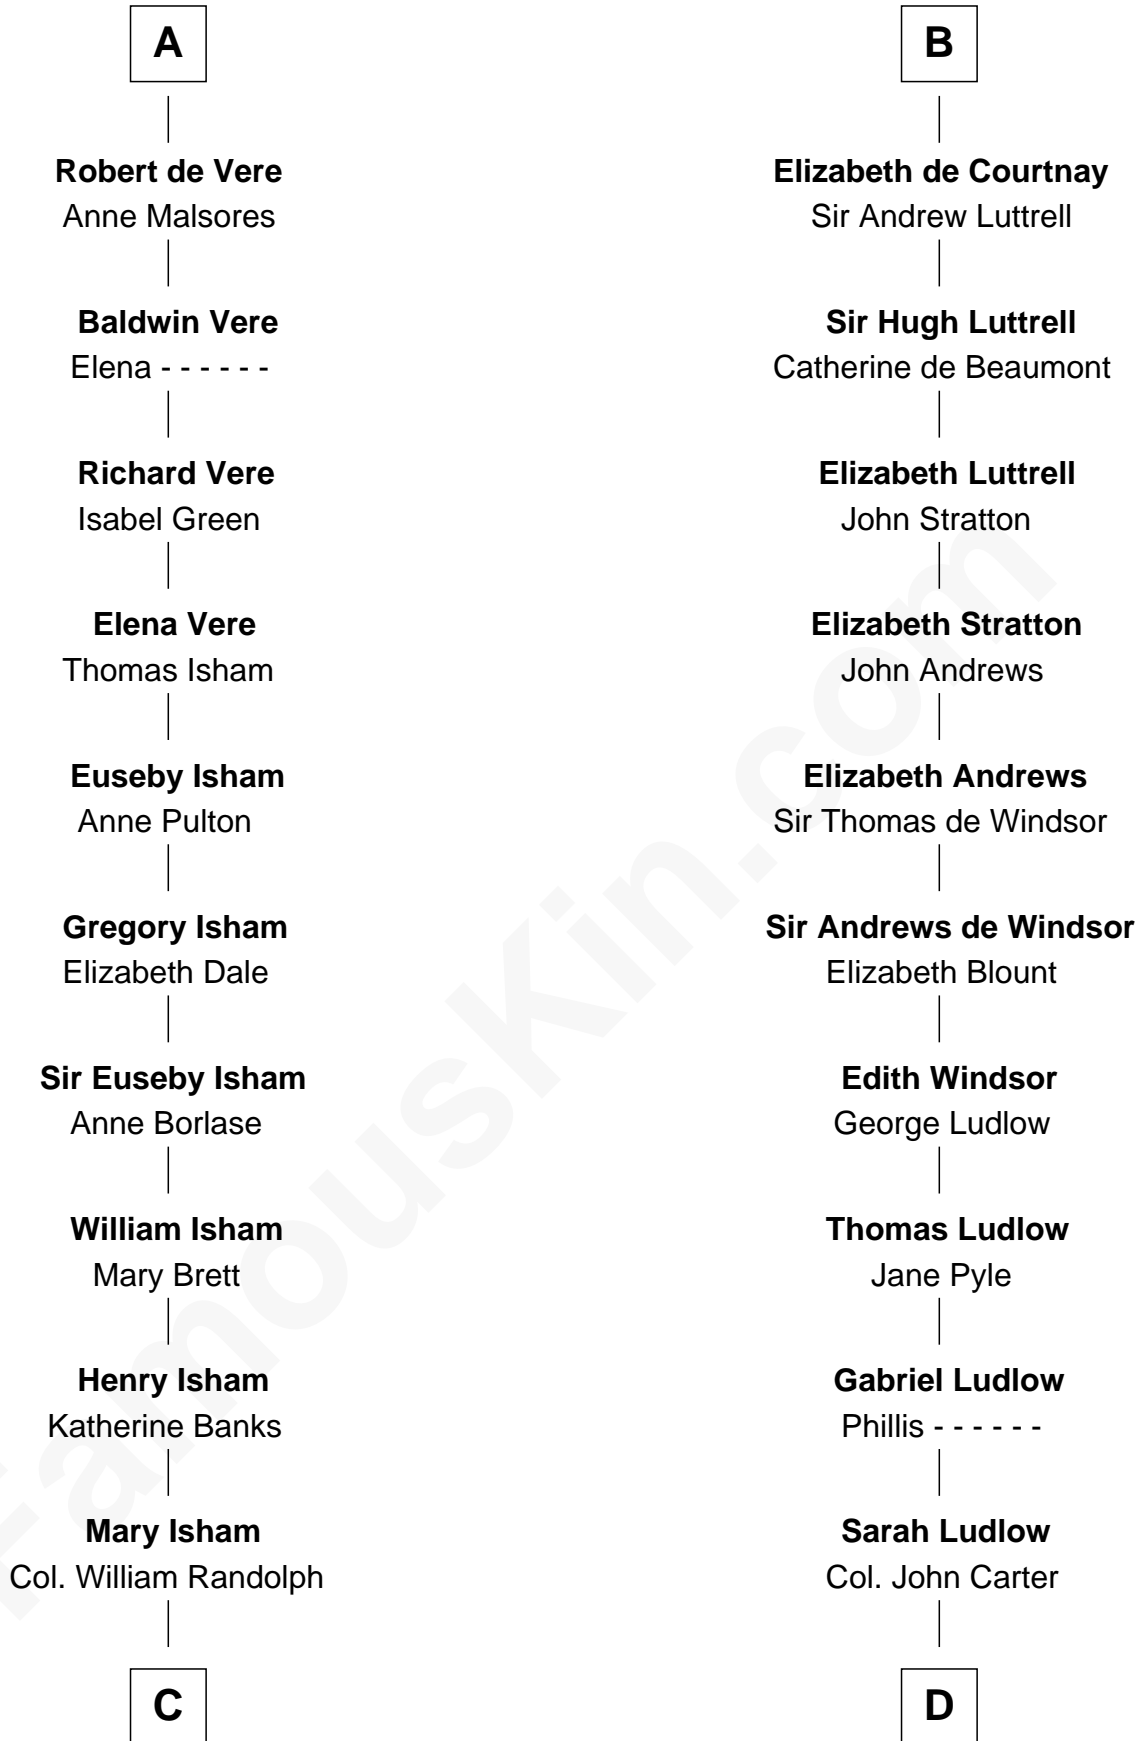

FamousKin.com

Relationship Chart of

Thomas Jefferson

3rd U.S. President and Signer of the Declaration of Independence

19th cousin of

Carter Braxton

Signer of the Declaration of Independence

C

Isham Randolph

Jane Rogers

Jane Randolph

Peter Jefferson

Thomas Jefferson

3rd U.S. President

D

Col. Robert Carter

Elizabeth Landon

Mary Carter

George Braxton

Carter Braxton

Signer of Declaration of Independence

FamousKin.com