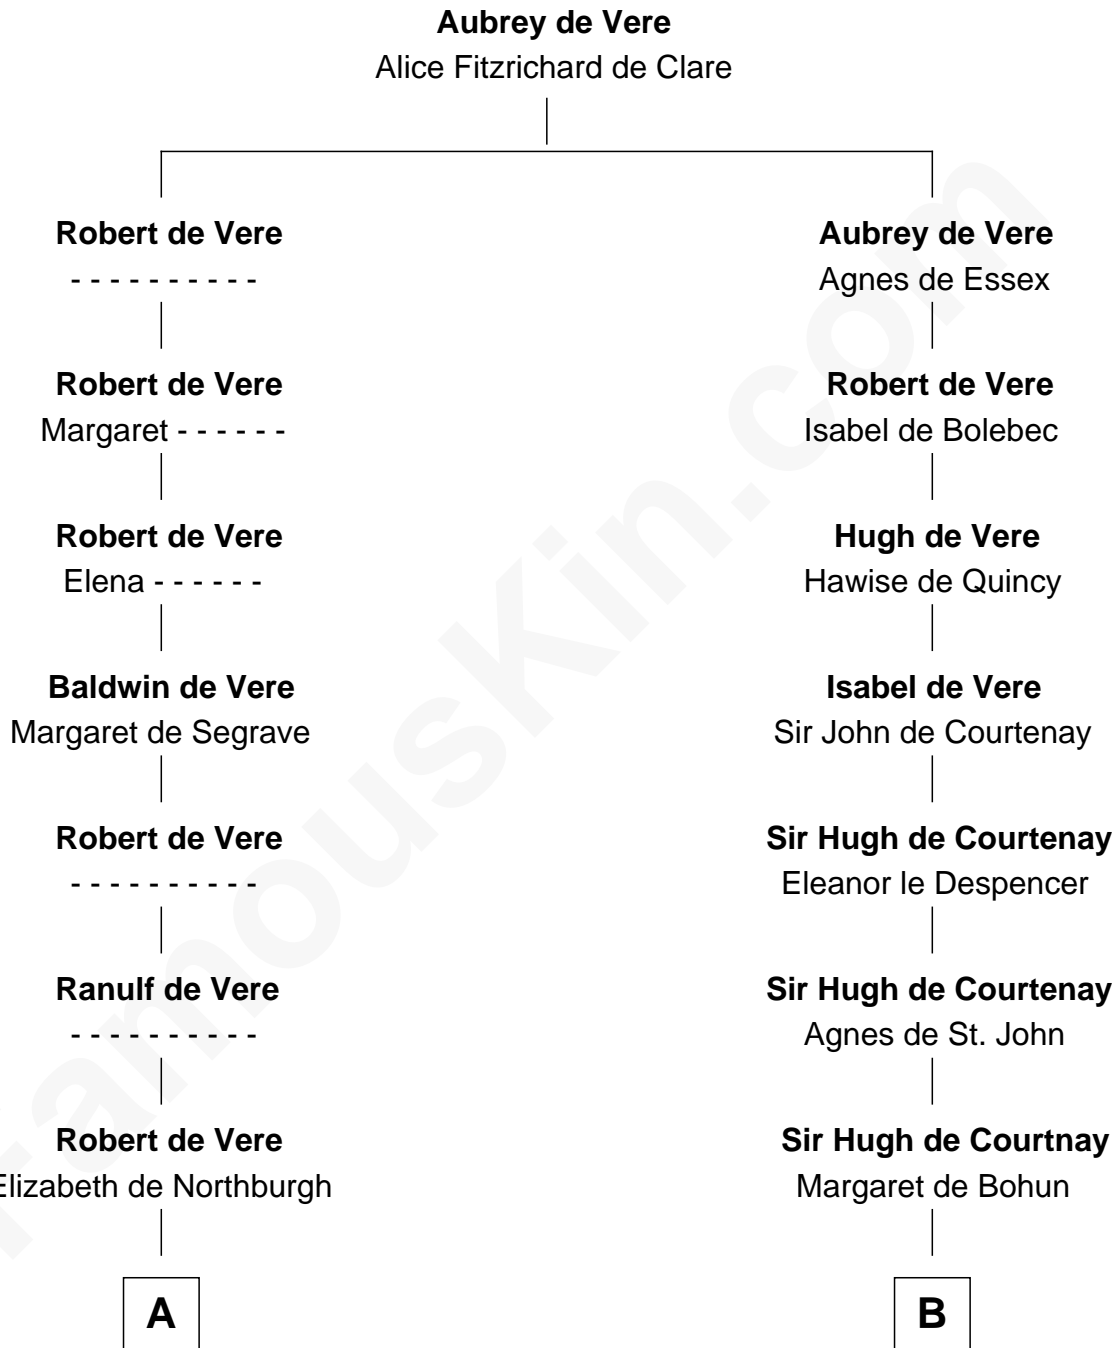

FamousKin.com

Relationship Chart of

Thomas Jefferson

3rd U.S. President and Signer of the Declaration of Independence

19th cousin of

Carter Braxton

Signer of the Declaration of Independence

C

Isham Randolph

Jane Rogers

Jane Randolph

Peter Jefferson

Thomas Jefferson

3rd U.S. President

D

Col. Robert Carter

Elizabeth Landon

Mary Carter

George Braxton

Carter Braxton

Signer of Declaration of Independence

FamousKin.com