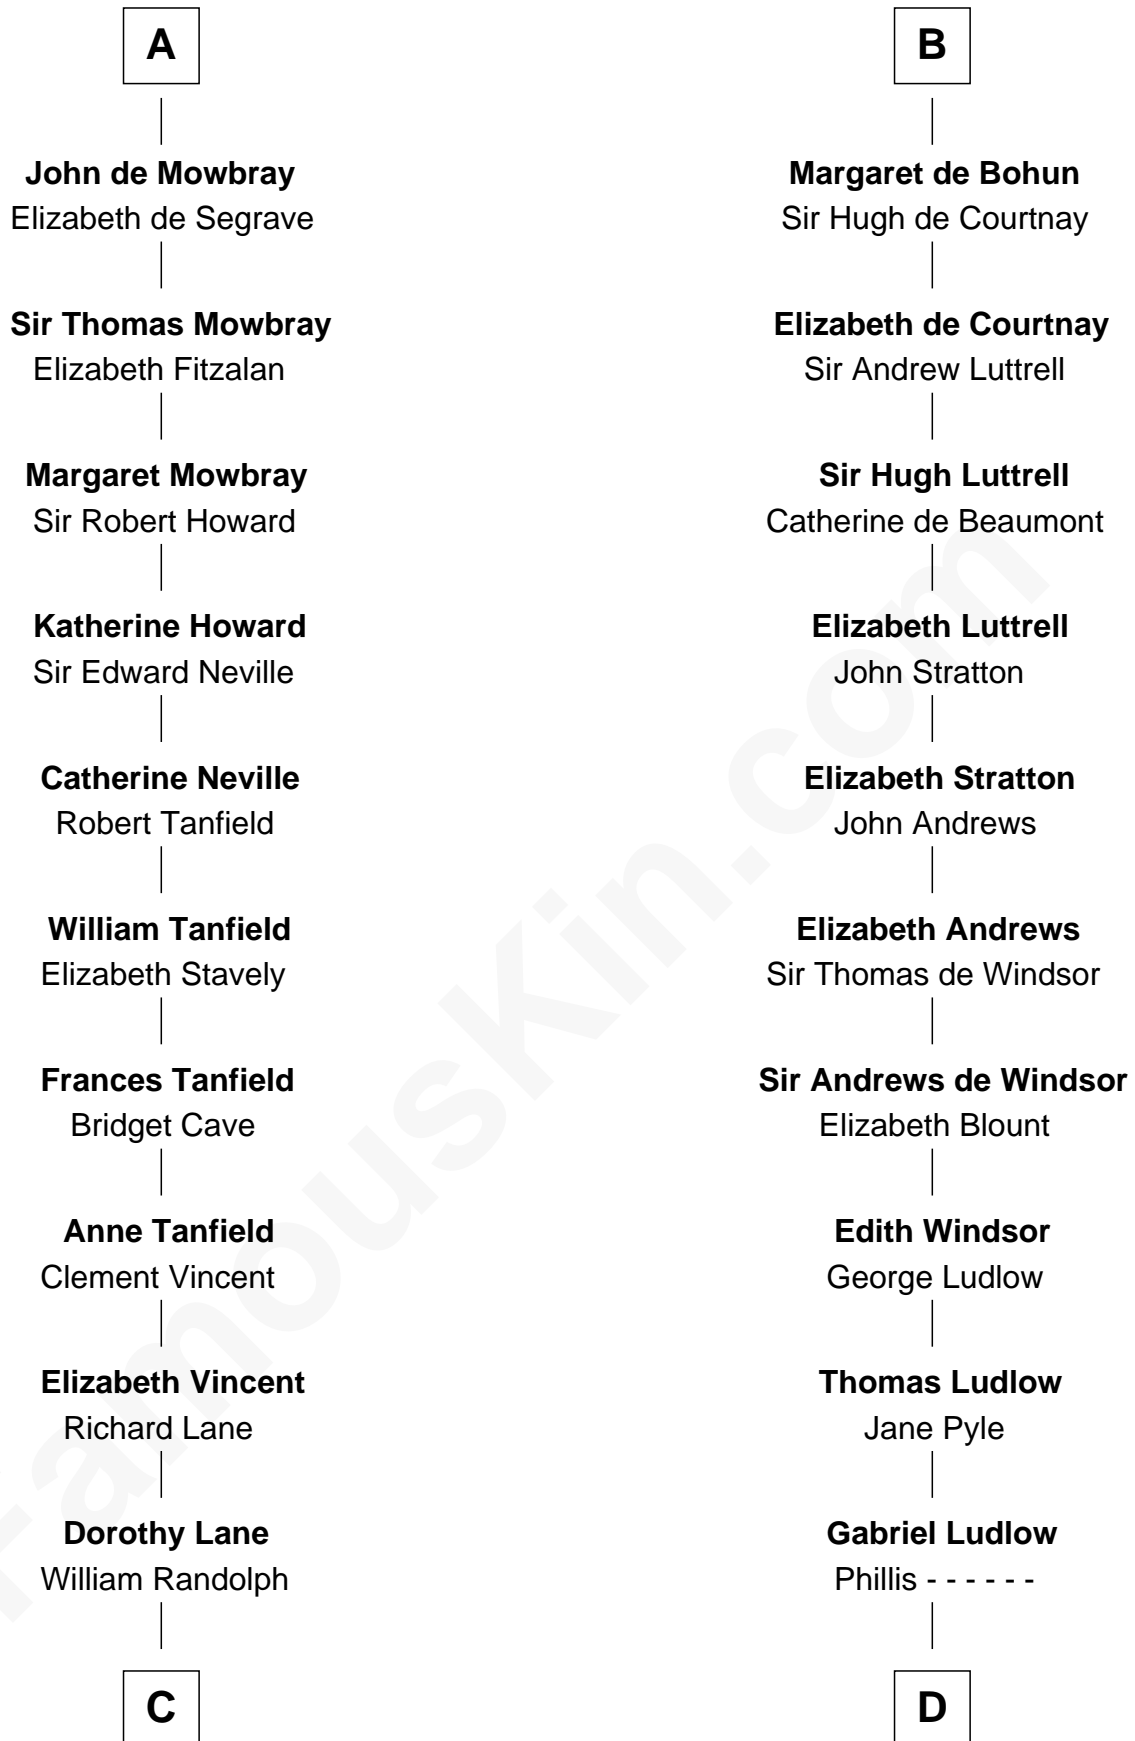

FamousKin.com

Relationship Chart of

Thomas Jefferson

3rd U.S. President and Signer of the Declaration of Independence

20th cousin 1 time removed of

Carter Braxton

Signer of the Declaration of Independence

Geoffrey de Mandeville

Rohese de Vere

C

Richard Randolph
Elizabeth Ryland

Col. William Randolph
Mary Isham

Isham Randolph
Jane Rogers

Jane Randolph
Peter Jefferson

Thomas Jefferson
3rd U.S. President

D

Sarah Ludlow
Col. John Carter

Col. Robert Carter
Elizabeth Landon

Mary Carter
George Braxton

Carter Braxton
Signer of Declaration of Independence