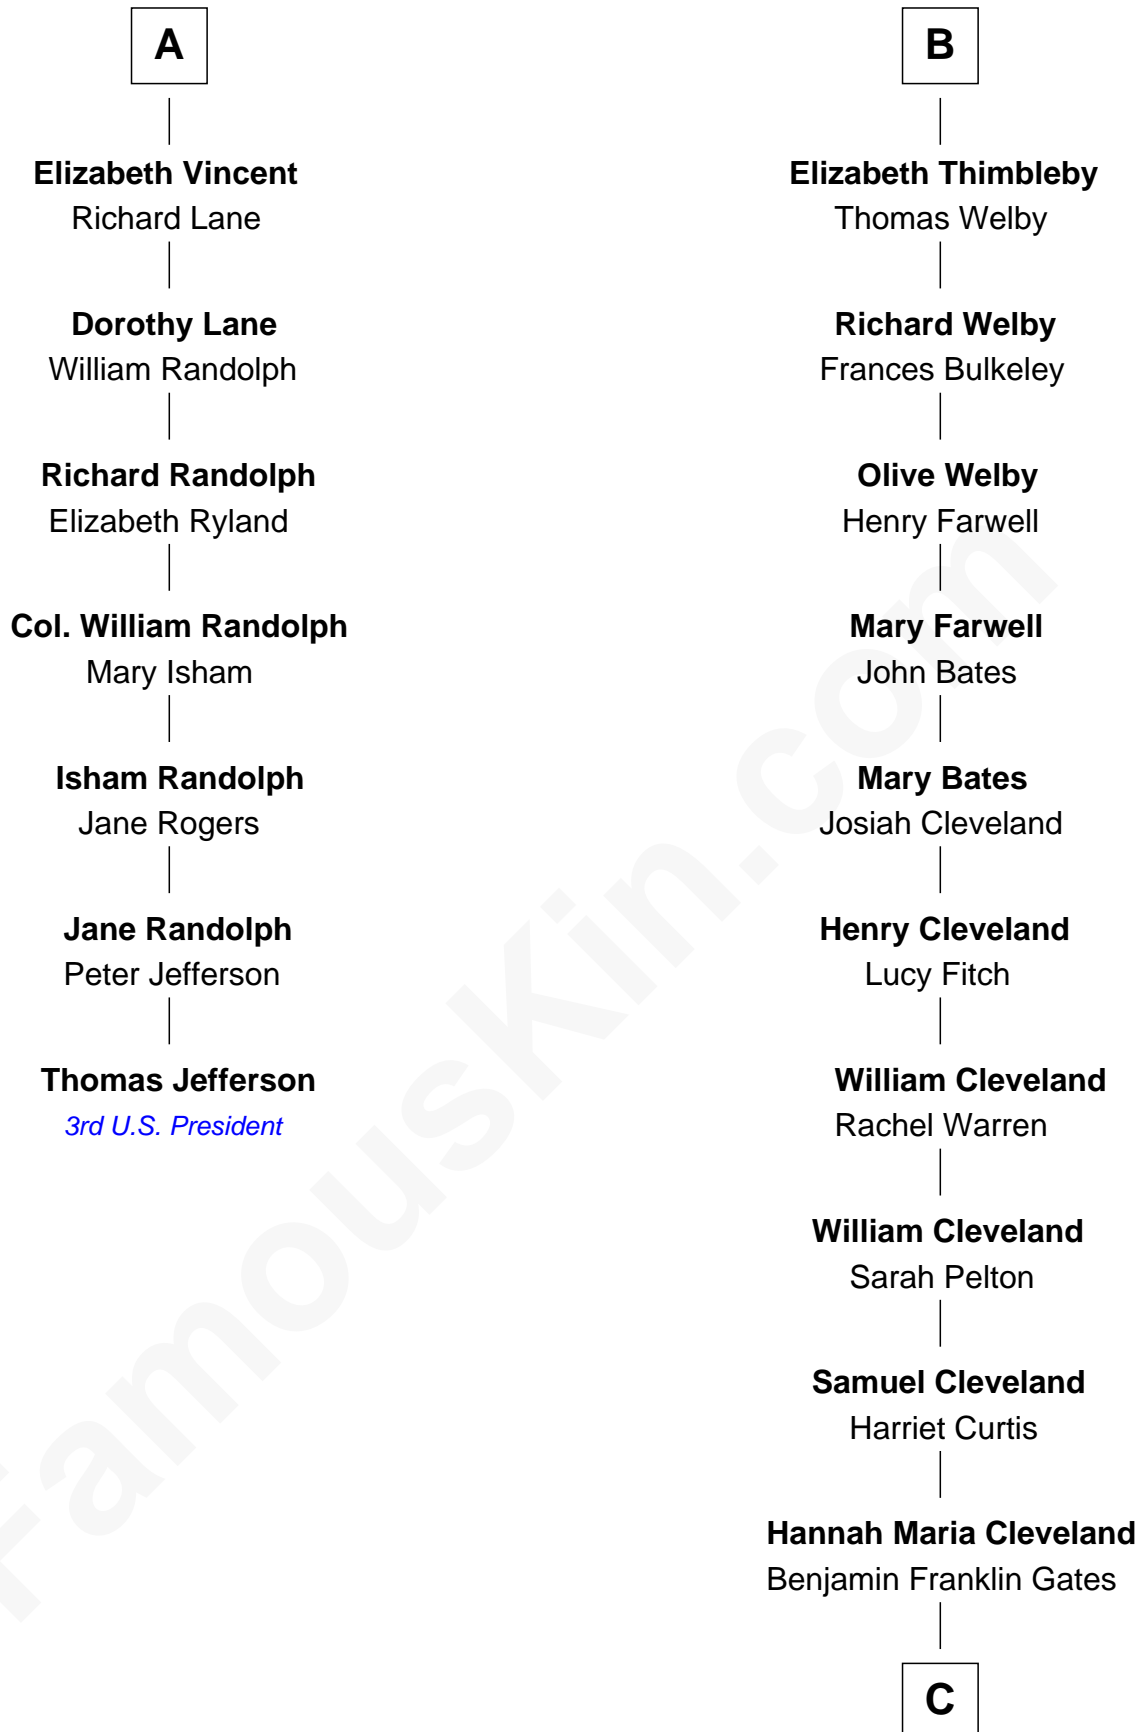

FamousKin.com

Relationship Chart of

Thomas Jefferson

3rd U.S. President and Signer of the Declaration of Independence

13th cousin 7 times removed of

Tony Dow
TV Actor

C

Anna Maria Gates
James Keyes Montrose

James Fay Montrose
Alice Lee Anders

Muriel Virginia Montrose
John Stevens Dow

Tony Dow
TV Actor

FamousKin.com