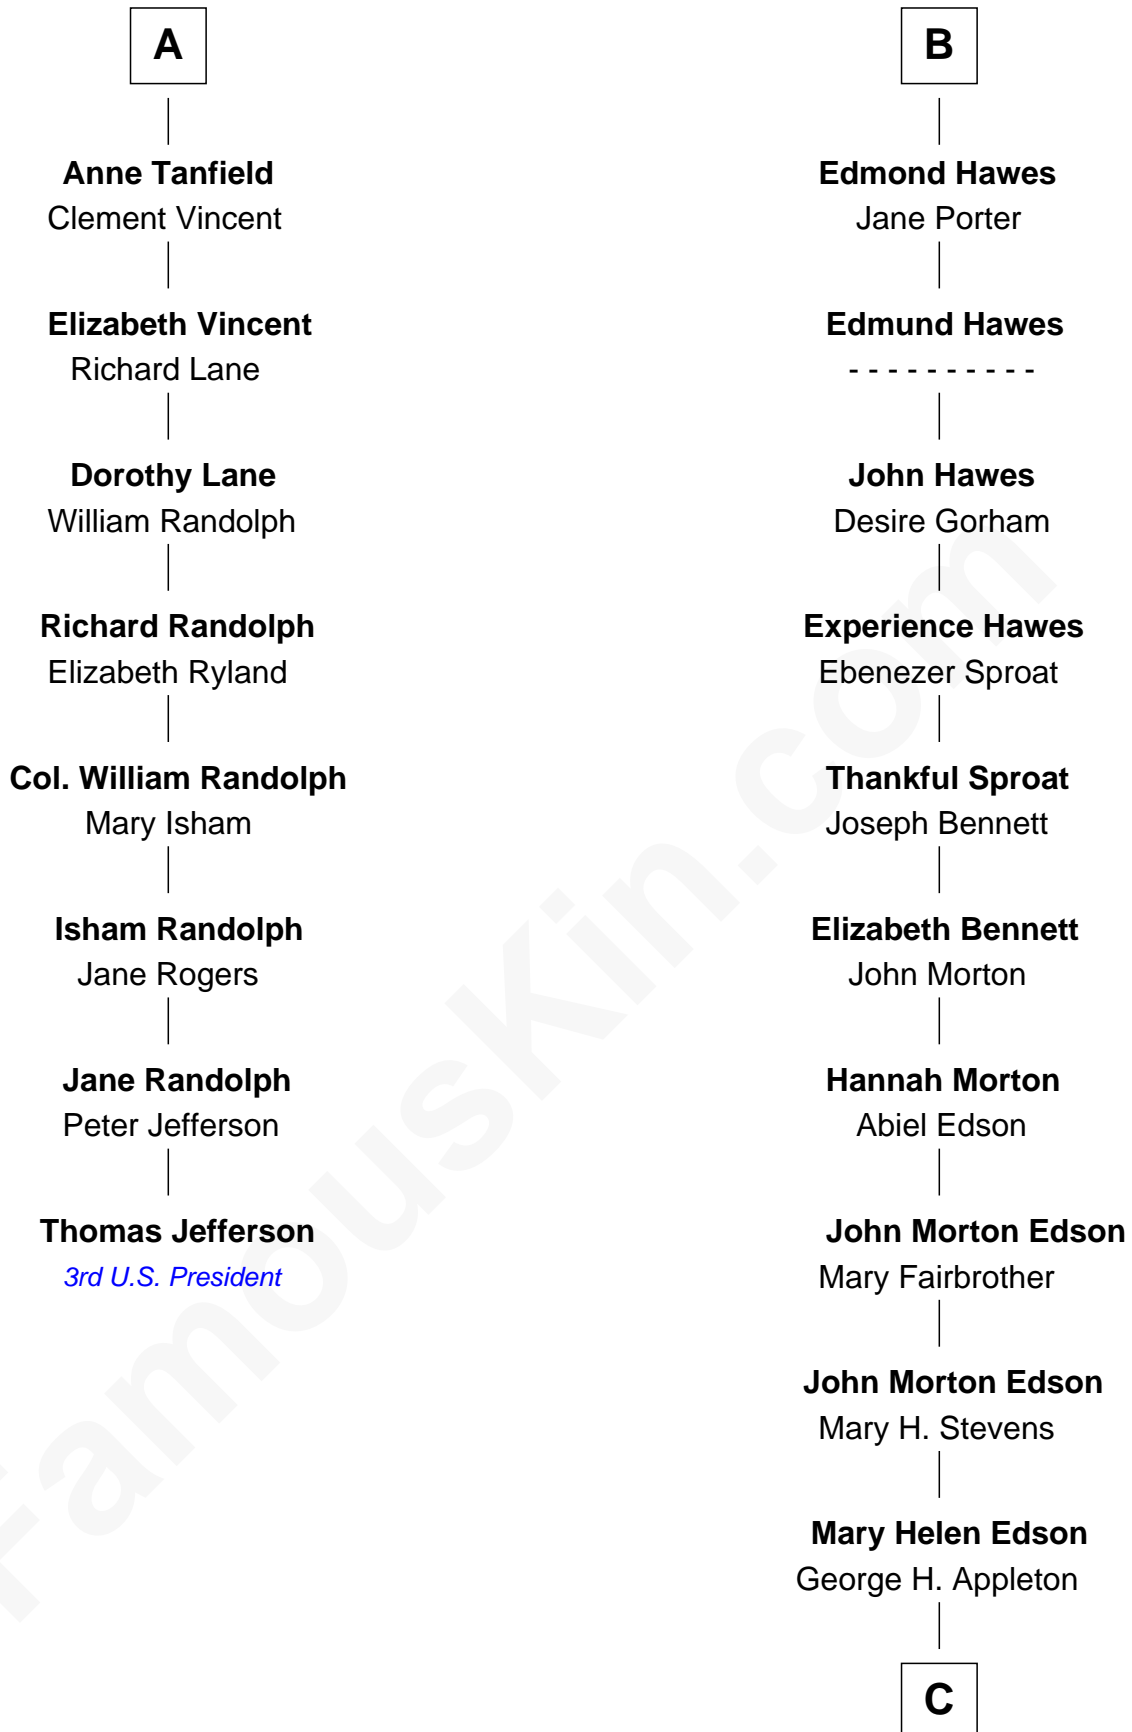

FamousKin.com

Relationship Chart of

Thomas Jefferson

3rd U.S. President and Signer of the Declaration of Independence

14th cousin 6 times removed of

Marie-Chantal Miller
Crown Princess of Greece

Sir John Howard
Alice de Bois

Sir Robert Howard
Margaret de Scales

Joan Howard
Sir Peter de Brewes

Sir John Howard
Alice Tendring

Beatrice Brewes
Sir Hugh Shirley

Sir Robert Howard
Margaret Mowbray

Sir Ralph Shirley
Joan Basset

Katherine Howard
Sir Edward Neville

A

B

C

Blanche Louise Appleton

Ellis John Springer Miller

Ellis Warren Appleton Miller

Sophia June Squarebriggs

Robert Warren Miller