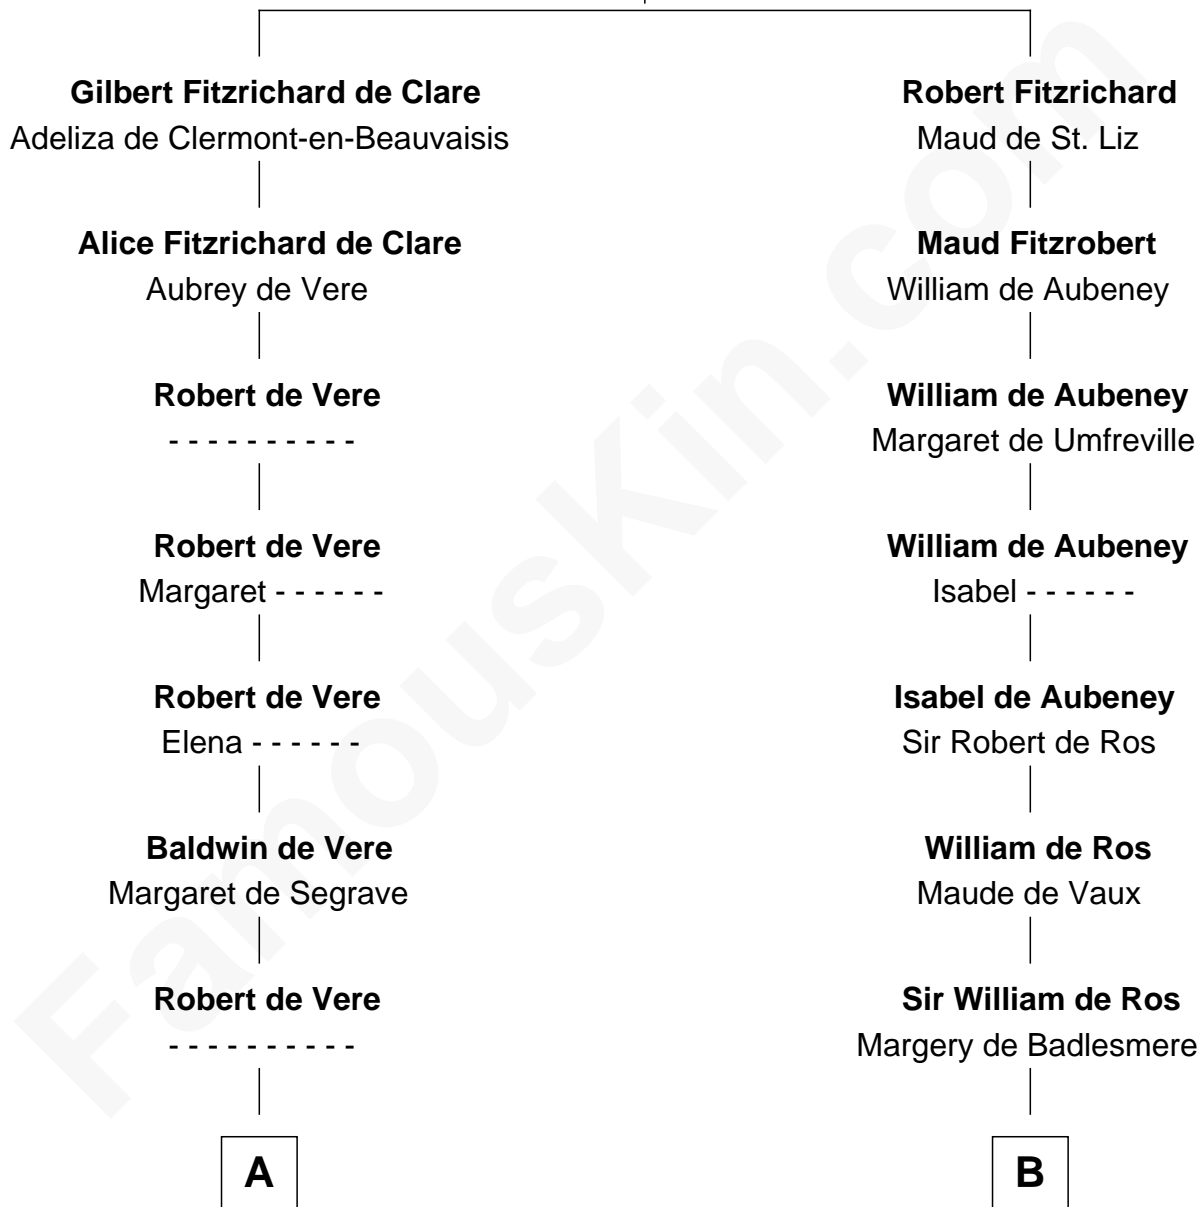

FamousKin.com

Relationship Chart of

Thomas Jefferson

3rd U.S. President and Signer of the Declaration of Independence

20th cousin 1 time removed of

James Madison
4th U.S. President

Richard Fitzgilbert
Rohese Giffard