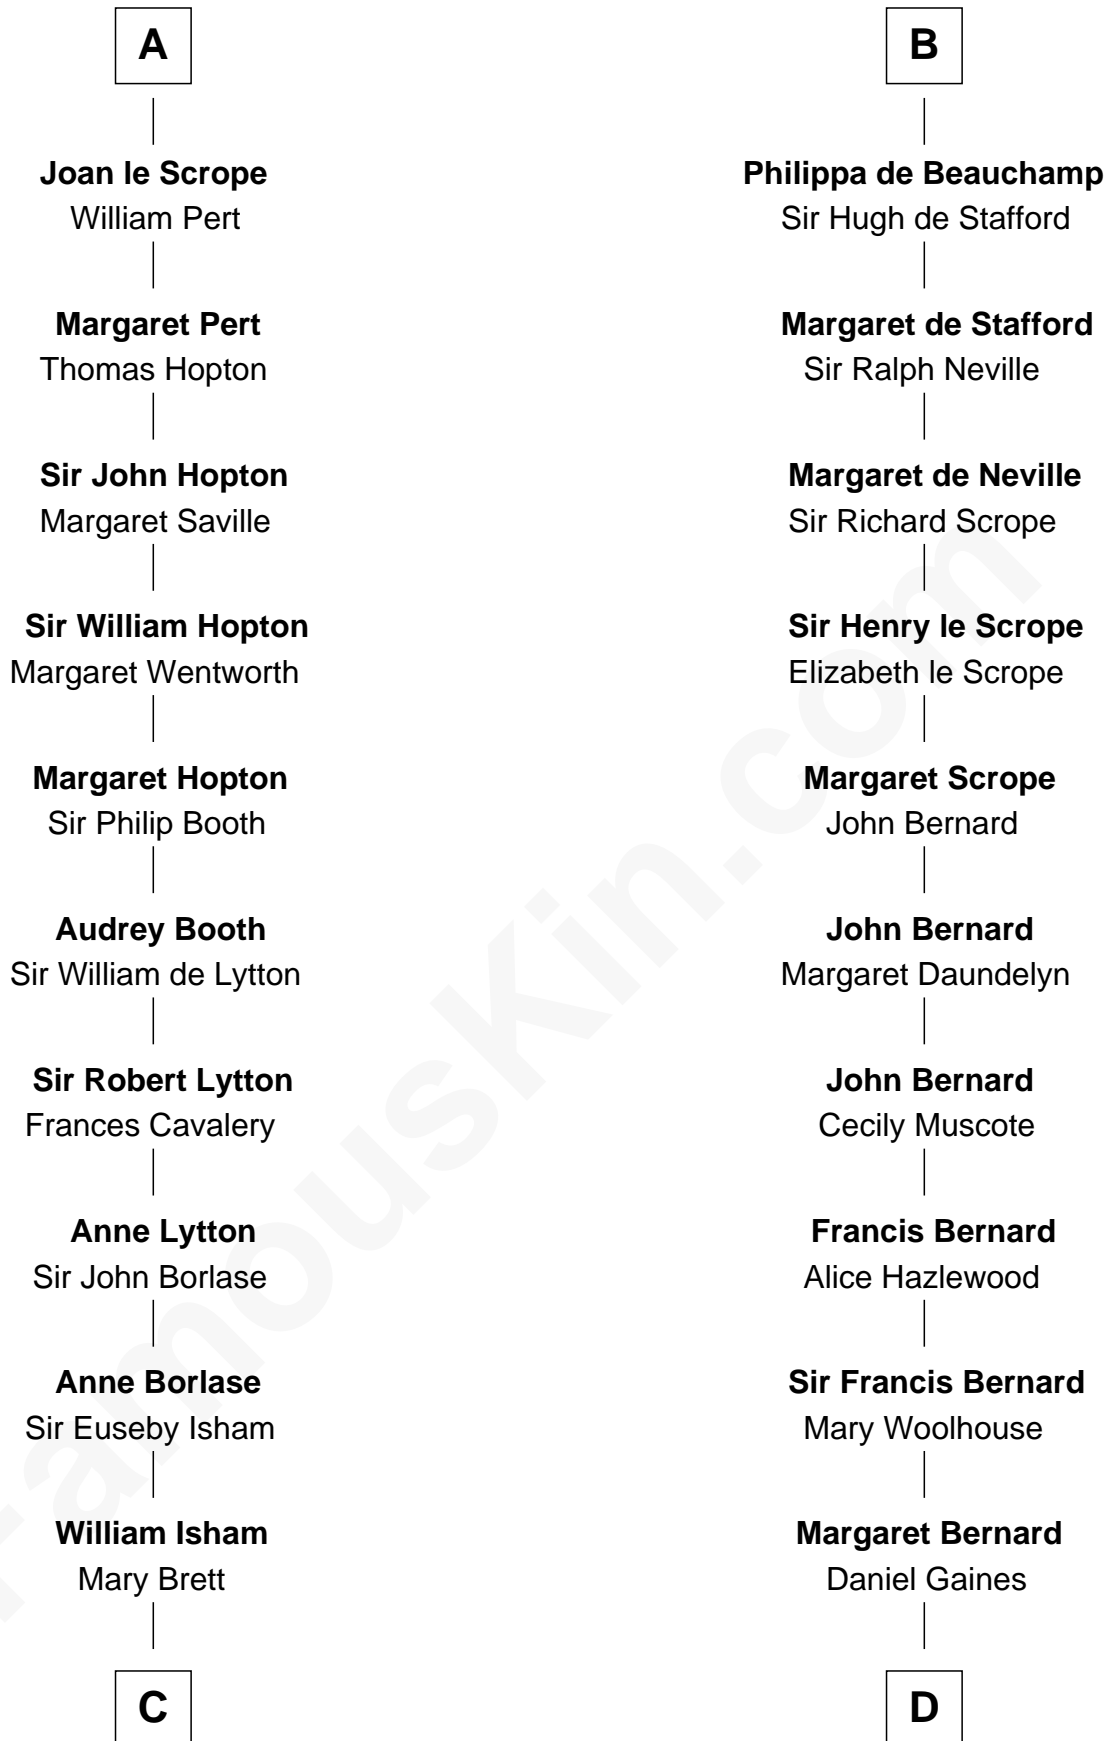

FamousKin.com

Relationship Chart of

Thomas Jefferson

3rd U.S. President and Signer of the Declaration of Independence

20th cousin 1 time removed of

James Madison
4th U.S. President

C

Henry Isham
Katherine Banks

Mary Isham
Col. William Randolph

Isham Randolph
Jane Rogers

Jane Randolph
Peter Jefferson

Thomas Jefferson
3rd U.S. President

D

Mary Gaines
Col. John Catlett

Rebecca Catlett
Francis Conway

Eleanor Rose Conway
James Madison

James Madison
4th U.S. President