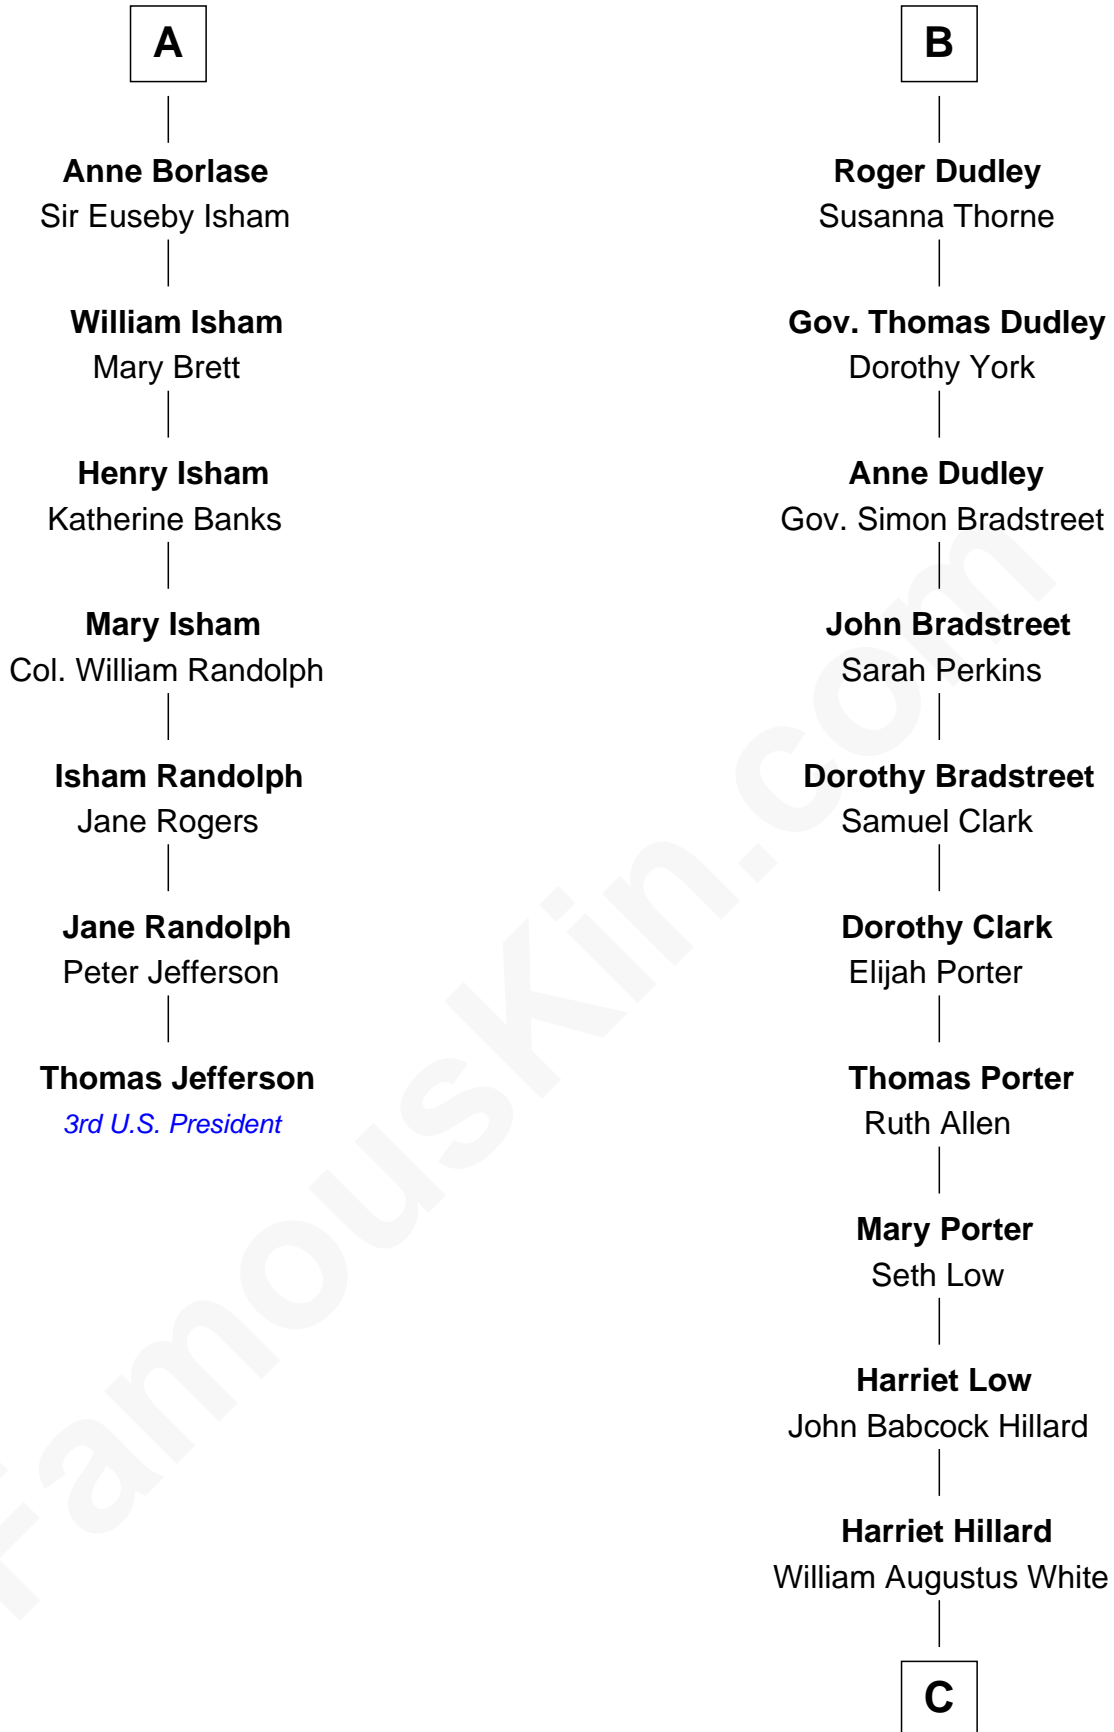

## Relationship Chart of

### Thomas Jefferson

3rd U.S. President and Signer of the Declaration of Independence

13th cousin 6 times removed of

**Bill Weld**

68th Governor of Massachusetts

C

—  
**Margaret Low White**

Francis Minot Weld

—  
**David Weld**

Mary Blake Nichols

—  
**Bill Weld**

*68th Governor of Massachusetts*

FamousKin.com