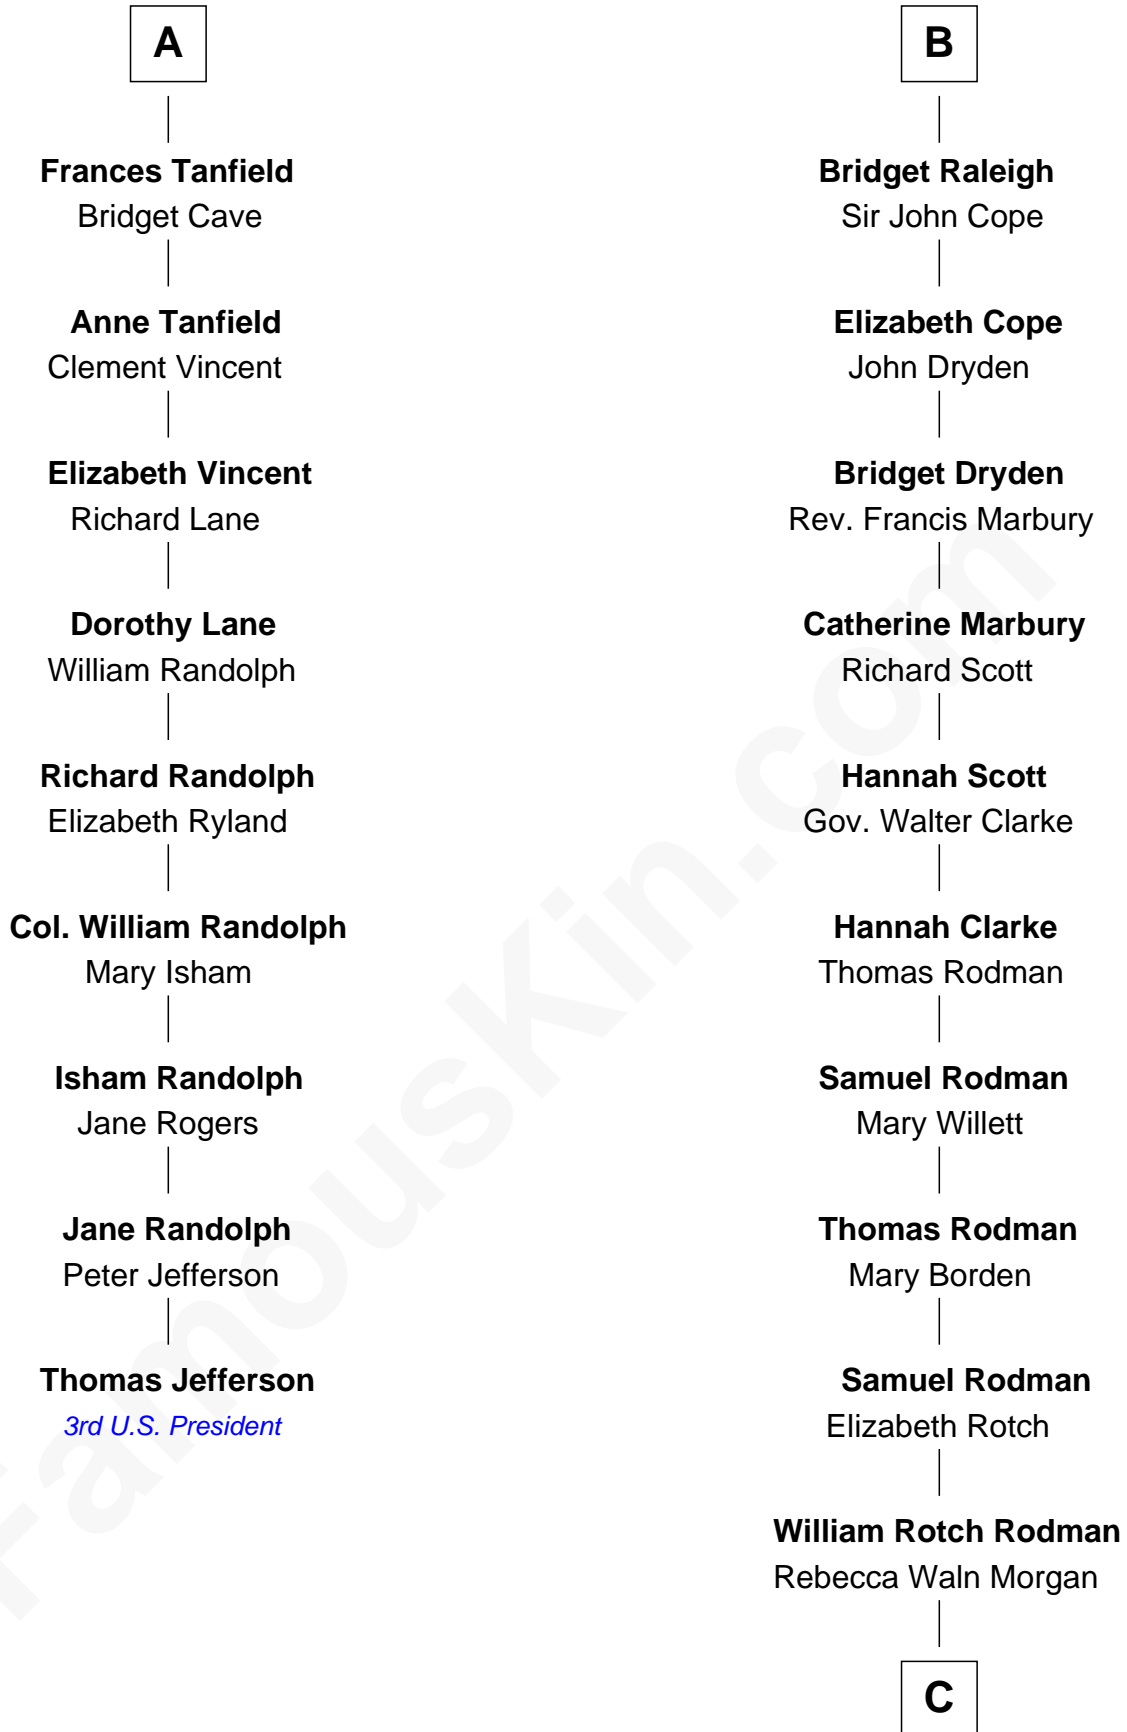

FamousKin.com

Relationship Chart of

Thomas Jefferson

3rd U.S. President and Signer of the Declaration of Independence

15th cousin 6 times removed of

Tuesday Weld

TV and Movie Actress

Edmund Fitzalan

Alice de Warenne

C

—
Alfred Rodman

Anna Lothrop Motley

—
Eloise Rodman

Stephen Minot Weld

—
Edward Motley Weld

Sarah Lothrop King

—
Lothrop Motley Weld

Yosene Balfour Ker

—
Tuesday Weld

TV and Movie Actress

FamousKin.com