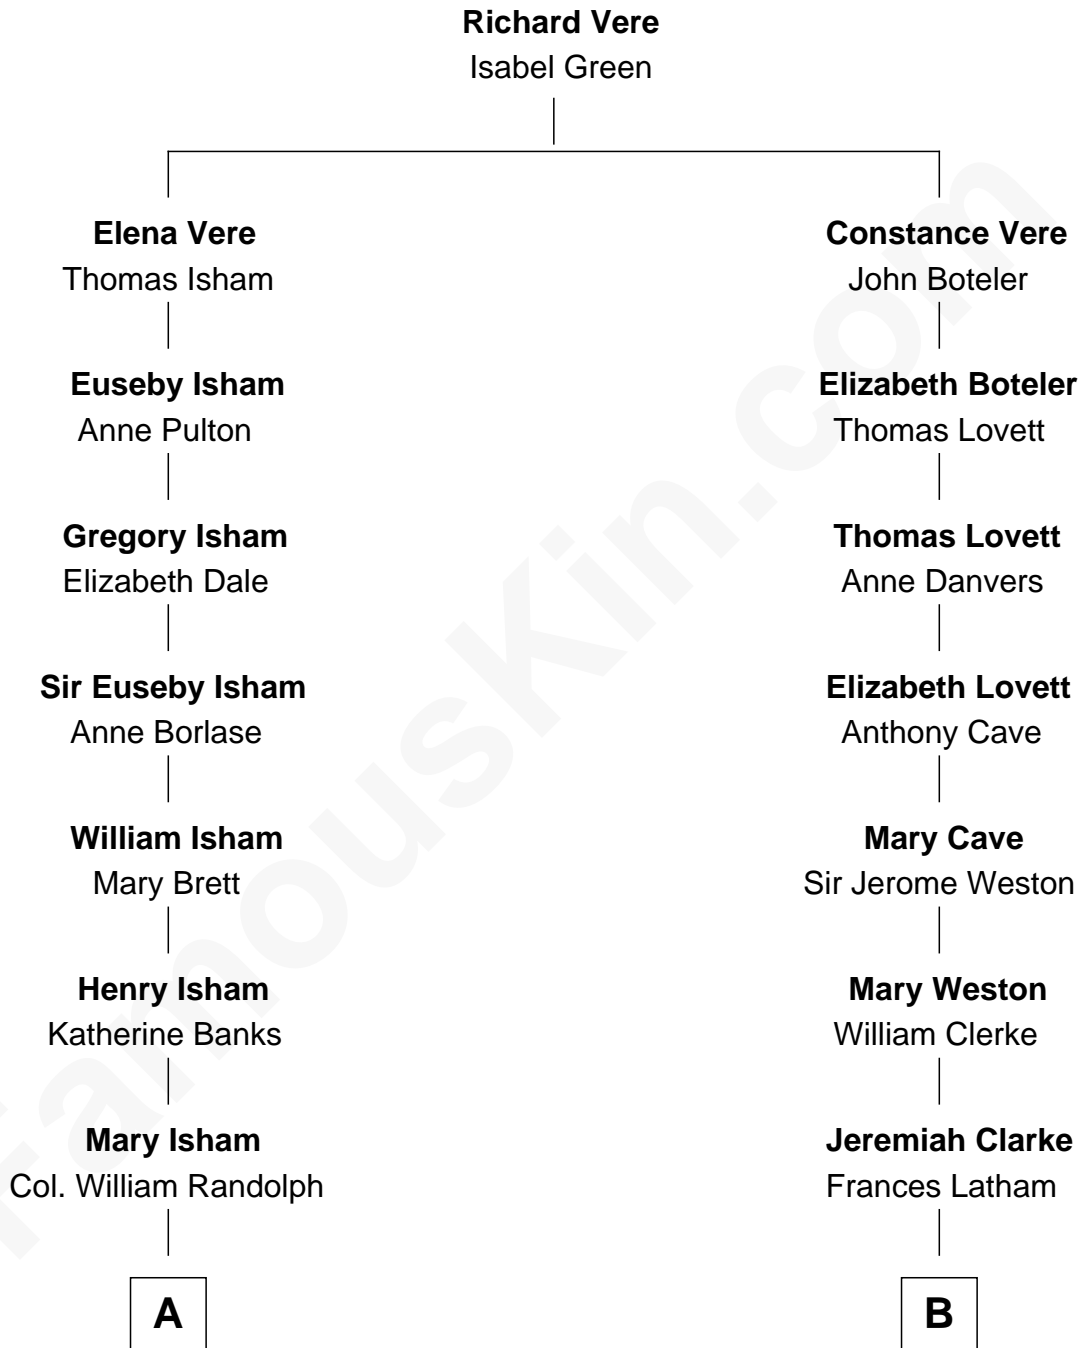

FamousKin.com

Relationship Chart of

Thomas Jefferson

3rd U.S. President and Signer of the Declaration of Independence

9th cousin 8 times removed of

Tuesday Weld

TV and Movie Actress

A

Isham Randolph

Jane Rogers

Jane Randolph

Peter Jefferson

Thomas Jefferson

3rd U.S. President

B

Gov. Walter Clarke

Hannah Scott

Hannah Clarke

Thomas Rodman

Samuel Rodman

Mary Willett

Thomas Rodman

Mary Borden

Samuel Rodman

Sarah Lothrop King

Lothrop Motley Weld

Yosene Balfour Ker

Tuesday Weld

TV and Movie Actress