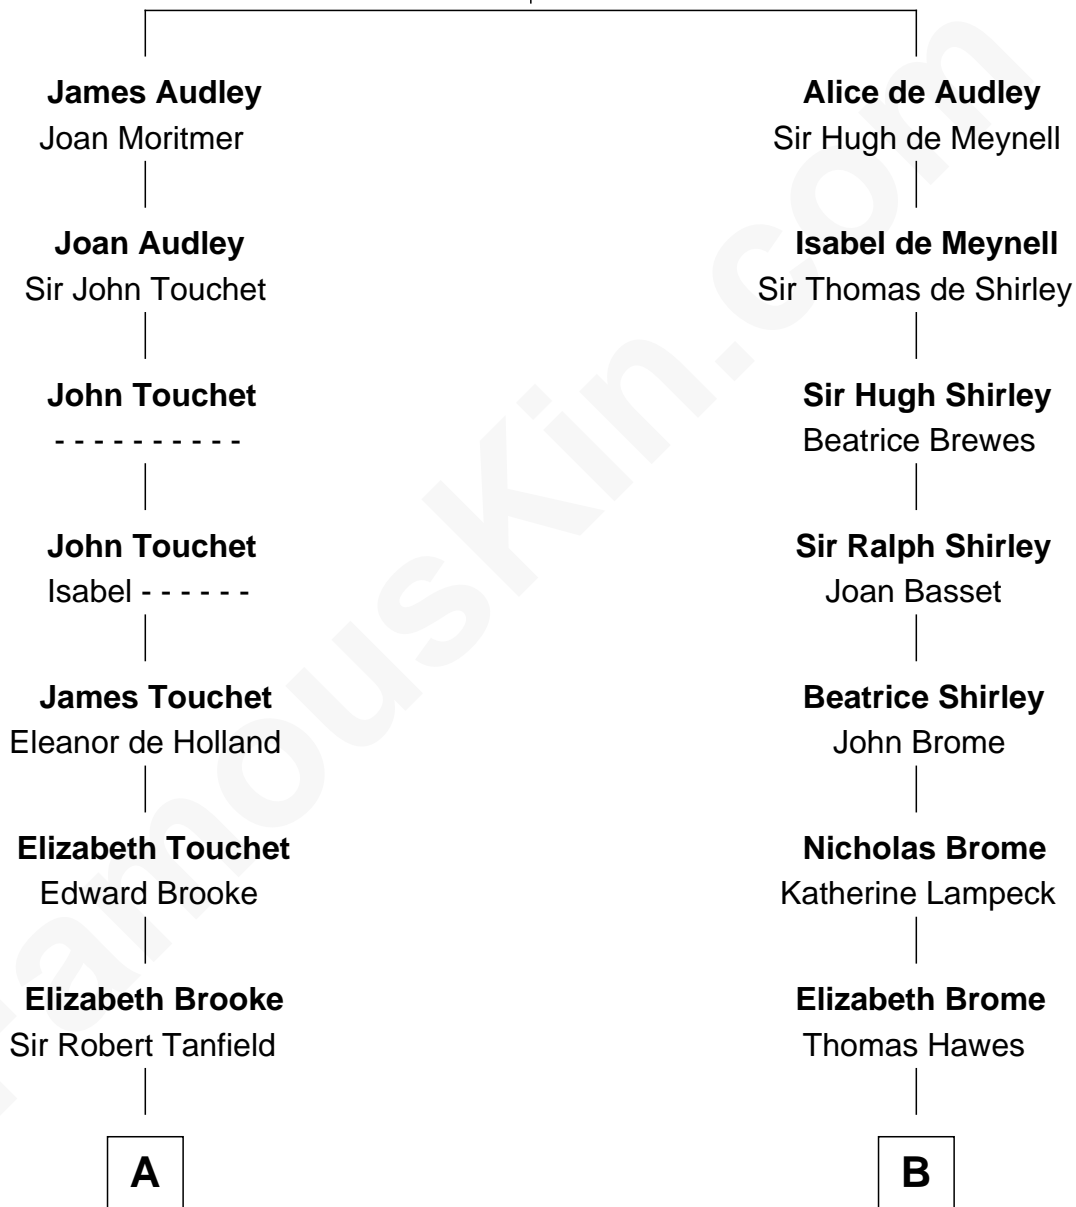

FamousKin.com

Relationship Chart of

Thomas Jefferson

3rd U.S. President and Signer of the Declaration of Independence

17th cousin 2 times removed of

Tuesday Weld

TV and Movie Actress

Sir Nicholas Audley

Joan Martin

C

Edward Motley Weld

Sarah Lothrop King

Lothrop Motley Weld

Yosene Balfour Ker

Tuesday Weld

TV and Movie Actress