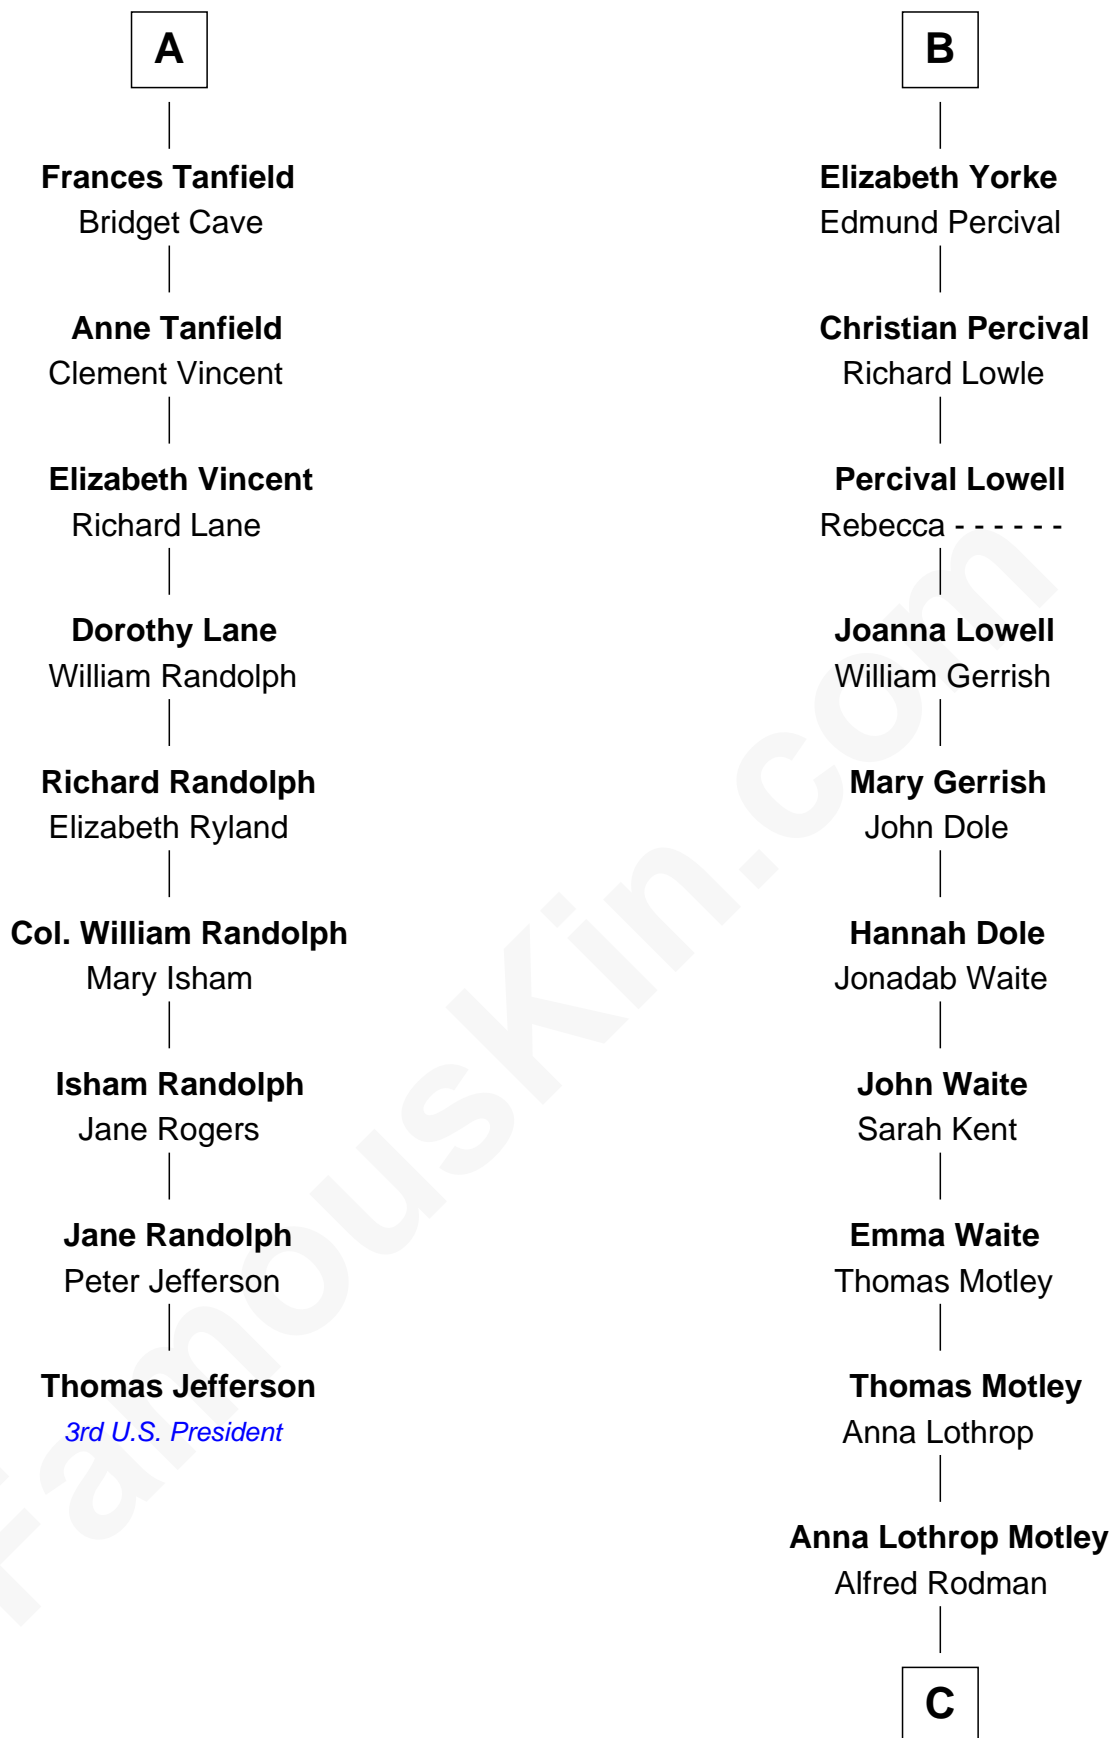

FamousKin.com

Relationship Chart of

Thomas Jefferson

3rd U.S. President and Signer of the Declaration of Independence

15th cousin 5 times removed of

Tuesday Weld

TV and Movie Actress

Humphrey de Bohun

Elizabeth Plantagenet

Sir William de Bohun
Elizabeth de Badlesmere

Elizabeth de Bohun
Sir Richard Fitzalan

Elizabeth Fitzalan
Sir Thomas Mowbray

Margaret Mowbray
Sir Robert Howard

Katherine Howard
Sir Edward Neville

Catherine Neville
Robert Tanfield

William Tanfield
Elizabeth Stavelly

A

Margaret de Bohun
Sir Hugh de Courtnay

Elizabeth de Courtnay
Sir Andrew Luttrell

Sir Hugh Luttrell
Catherine de Beaumont

Sir John Luttrell
Margaret Touchet

Sir James Luttrell
Elizabeth Courtnay

Sir Hugh Luttrell
Margaret Hill

Eleanor Luttrell
Roger Yorke

B

C

Eloise Rodman
Stephen Minot Weld

Edward Motley Weld
Sarah Lothrop King

Lothrop Motley Weld
Yosene Balfour Ker