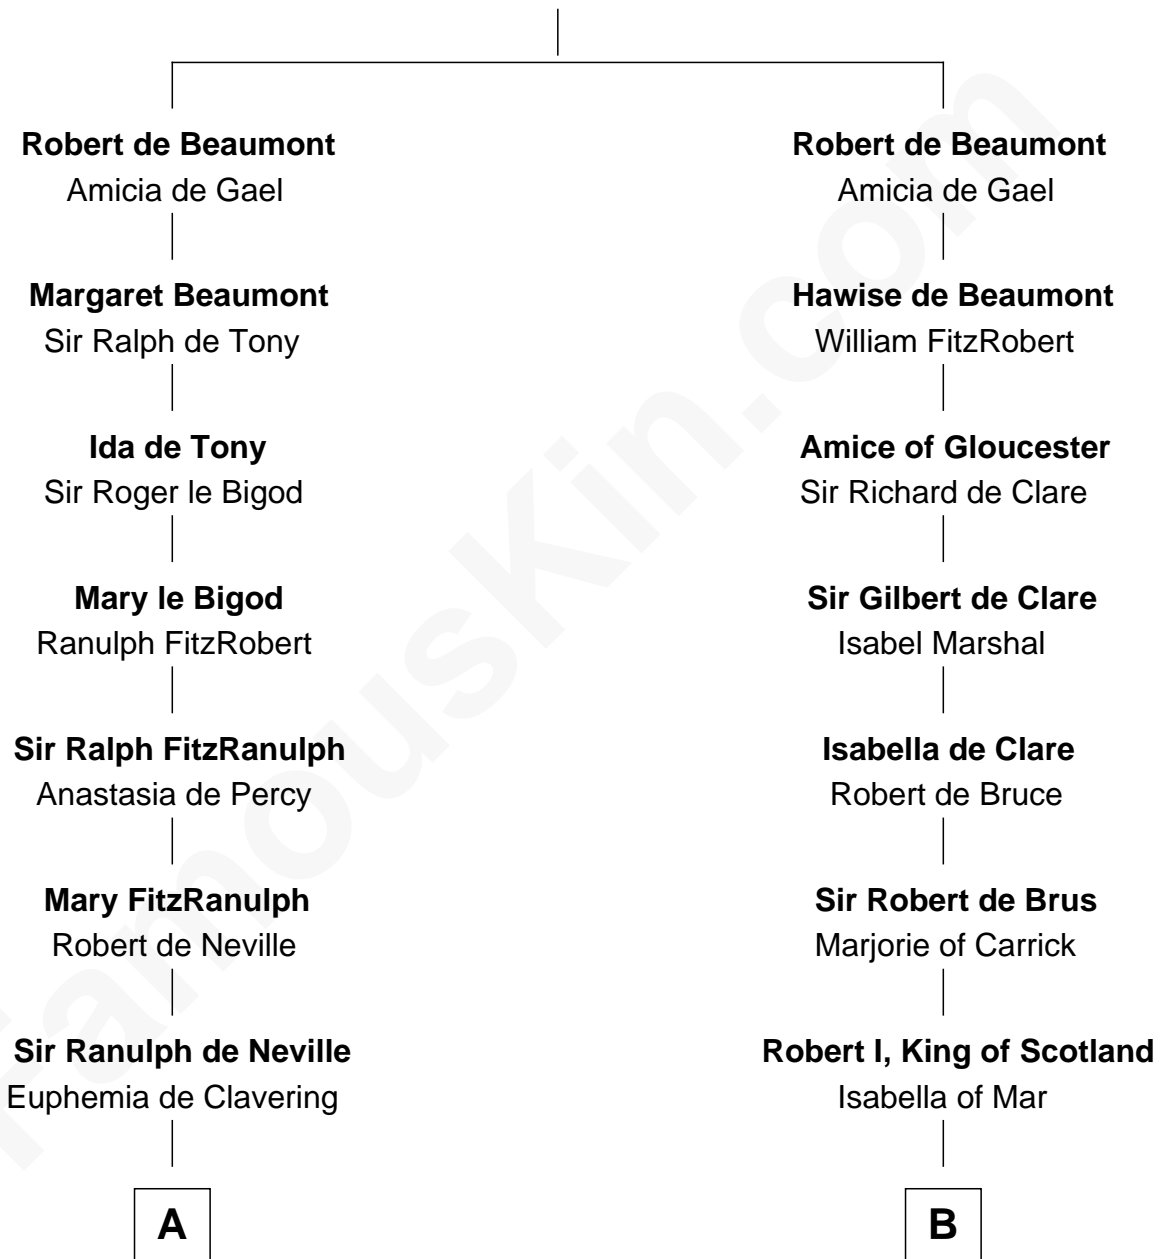

FamousKin.com

Relationship Chart of

Thomas Jefferson

3rd U.S. President and Signer of the Declaration of Independence

20th cousin 1 time removed of

Philip Livingston

Signer of the Declaration of Independence

Sir Robert de Beaumont

Isabel de Vermandois

C

Richard Randolph

Elizabeth Ryland

Col. William Randolph

Mary Isham

Isham Randolph

Jane Rogers

Jane Randolph

Peter Jefferson

Thomas Jefferson

3rd U.S. President

D

Rev. John Livingston

Janet Fleming