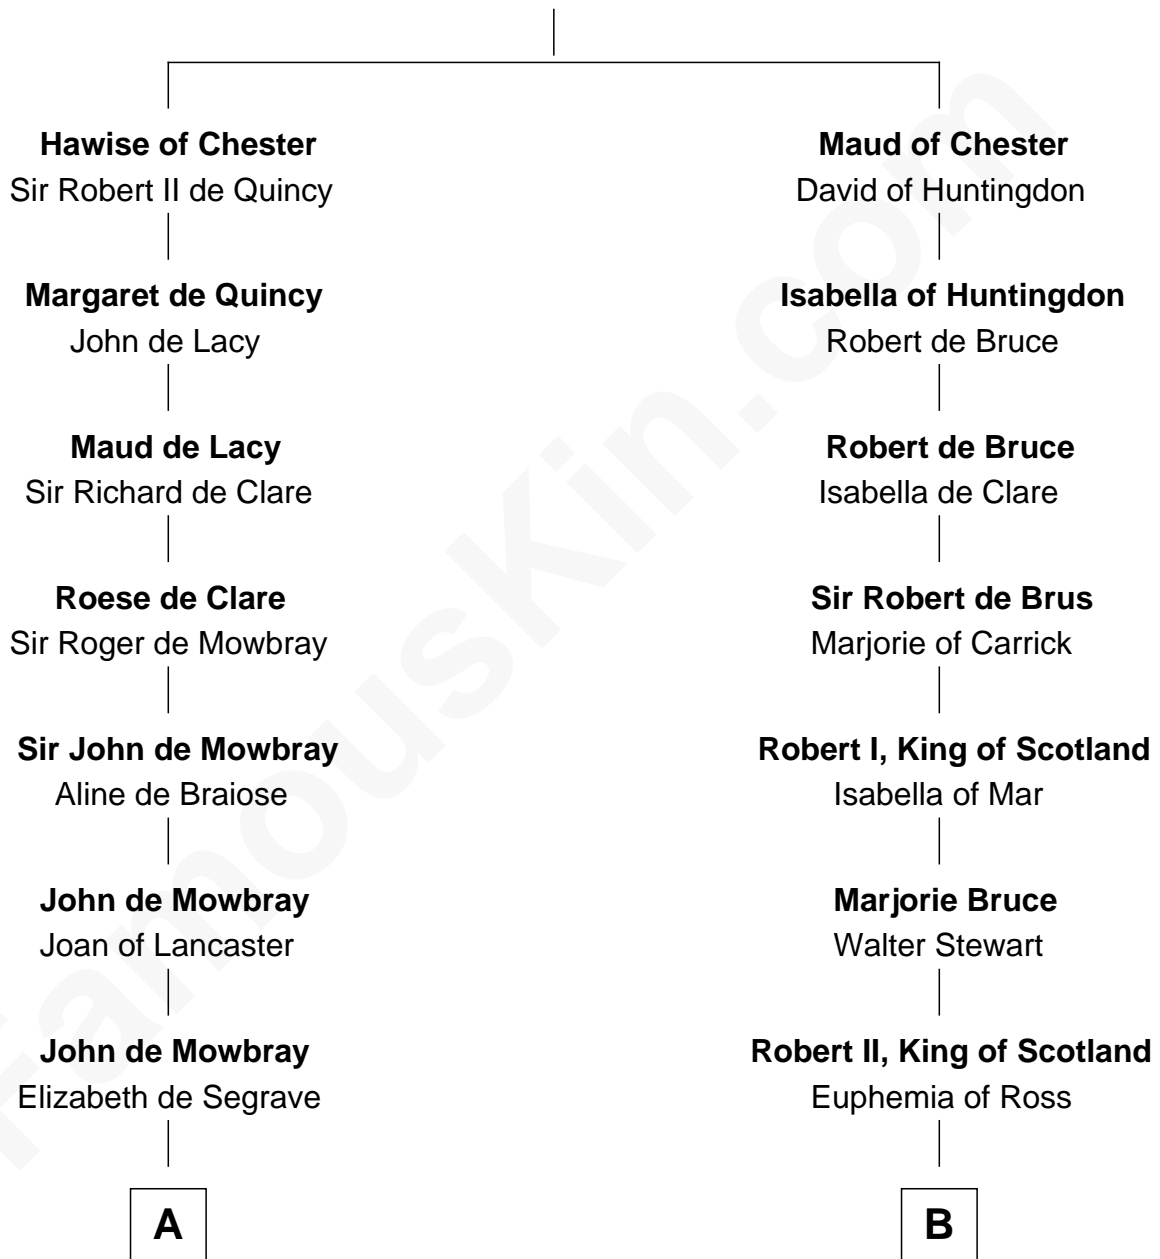

FamousKin.com

Relationship Chart of

Thomas Jefferson

3rd U.S. President and Signer of the Declaration of Independence

18th cousin 2 times removed of

Philip Livingston

Signer of the Declaration of Independence

Bertrade de Montfort

Hugh de Kevelioc

C

Col. William Randolph

Mary Isham

Isham Randolph

Jane Rogers

Jane Randolph