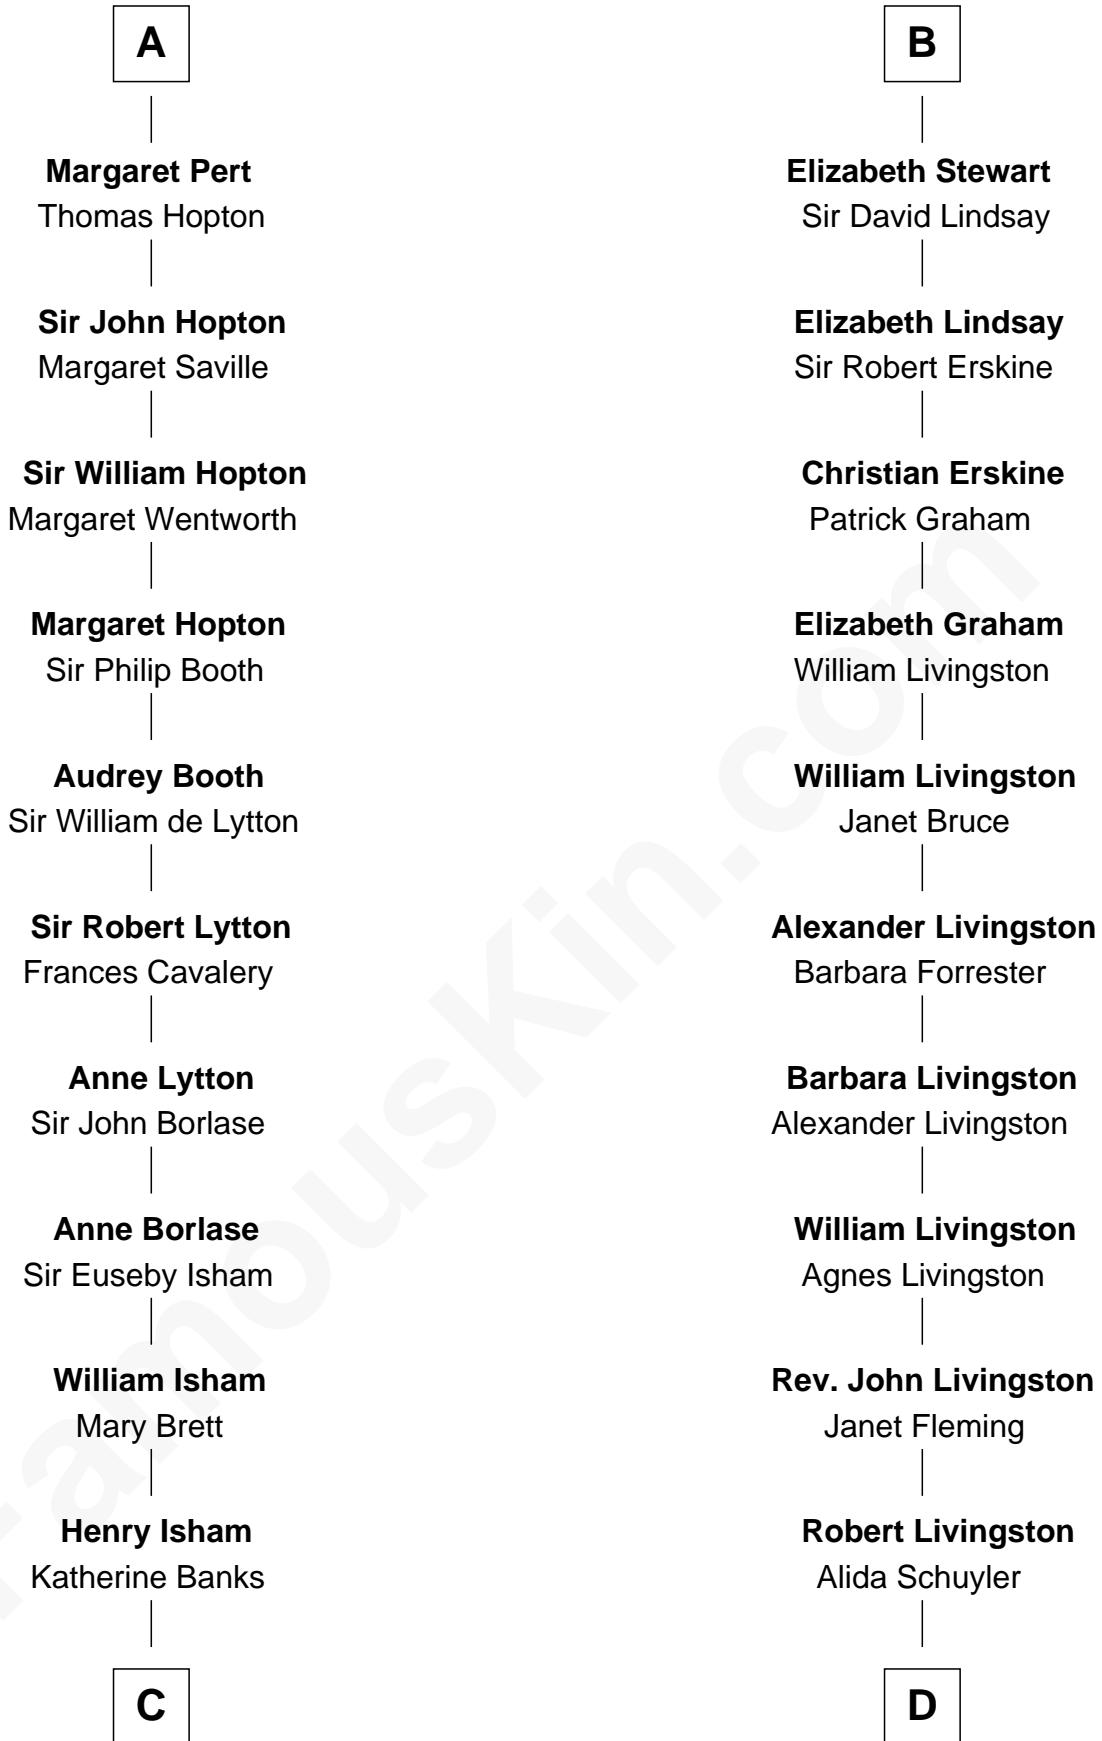

FamousKin.com

Relationship Chart of

Thomas Jefferson

3rd U.S. President and Signer of the Declaration of Independence

18th cousin 2 times removed of

Philip Livingston

Signer of the Declaration of Independence

C

Mary Isham
Col. William Randolph

Isham Randolph
Jane Rogers

Jane Randolph
Peter Jefferson

Thomas Jefferson
3rd U.S. President

D

Philip Livingston
Catrina Van Brugh

Philip Livingston
Signer of Declaration of Independence