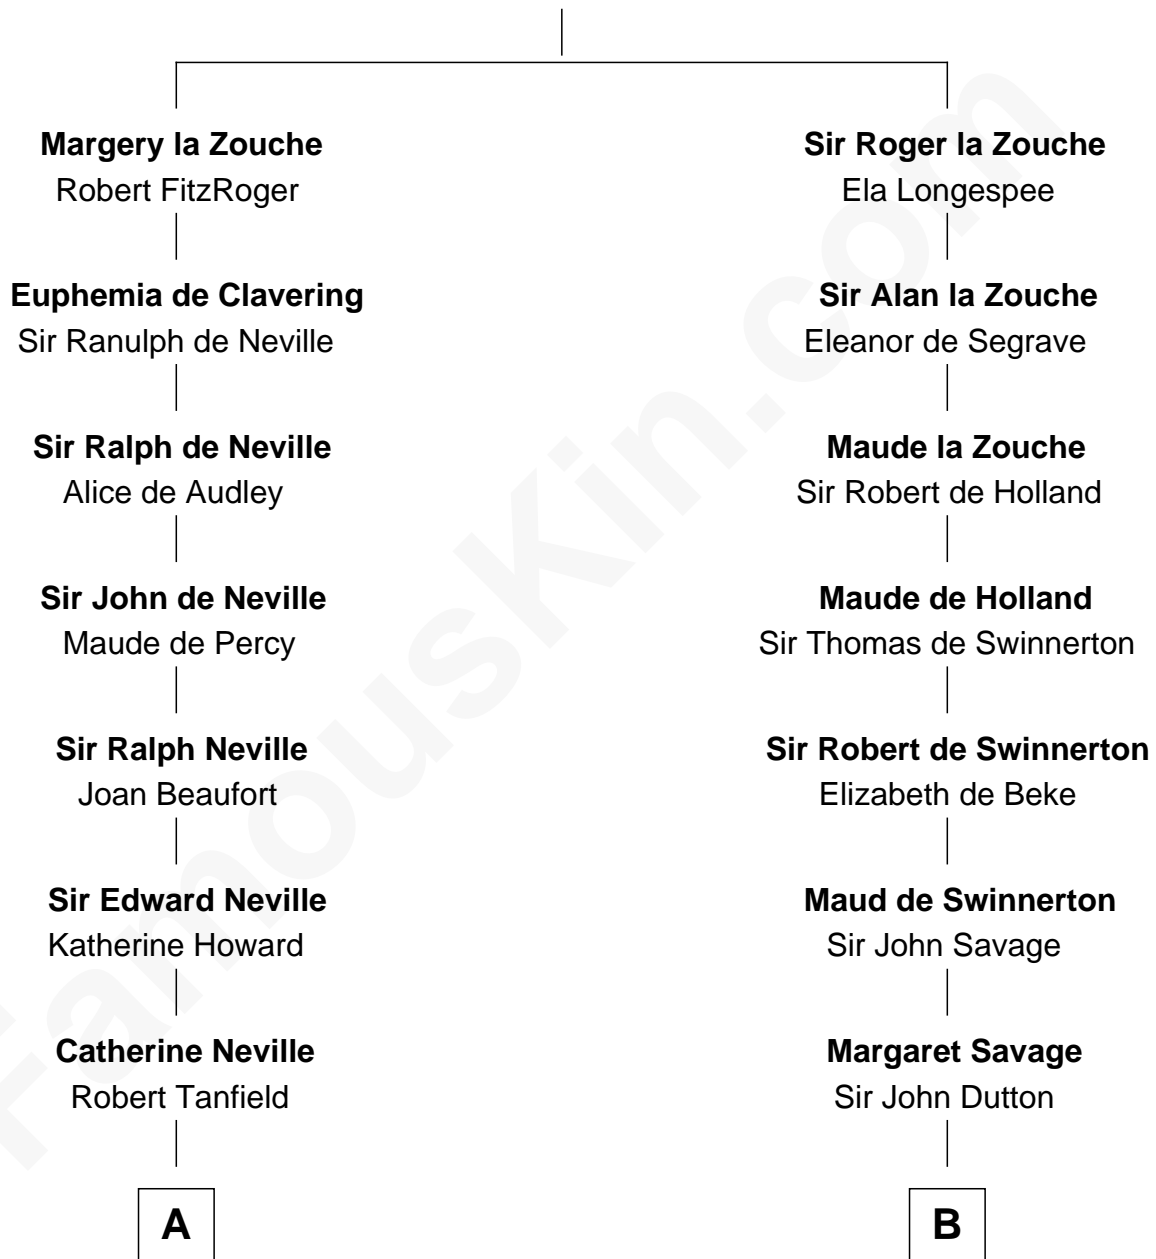

FamousKin.com

Relationship Chart of

Thomas Jefferson

3rd U.S. President and Signer of the Declaration of Independence

16th cousin 2 times removed of

Abraham Baldwin

Signer of the U.S. Constitution

Alan la Zouche

Ellen de Quincy

C

Michael Baldwin

Lucy Dudley

Abraham Baldwin

Signer of the U.S. Constitution

FamousKin.com