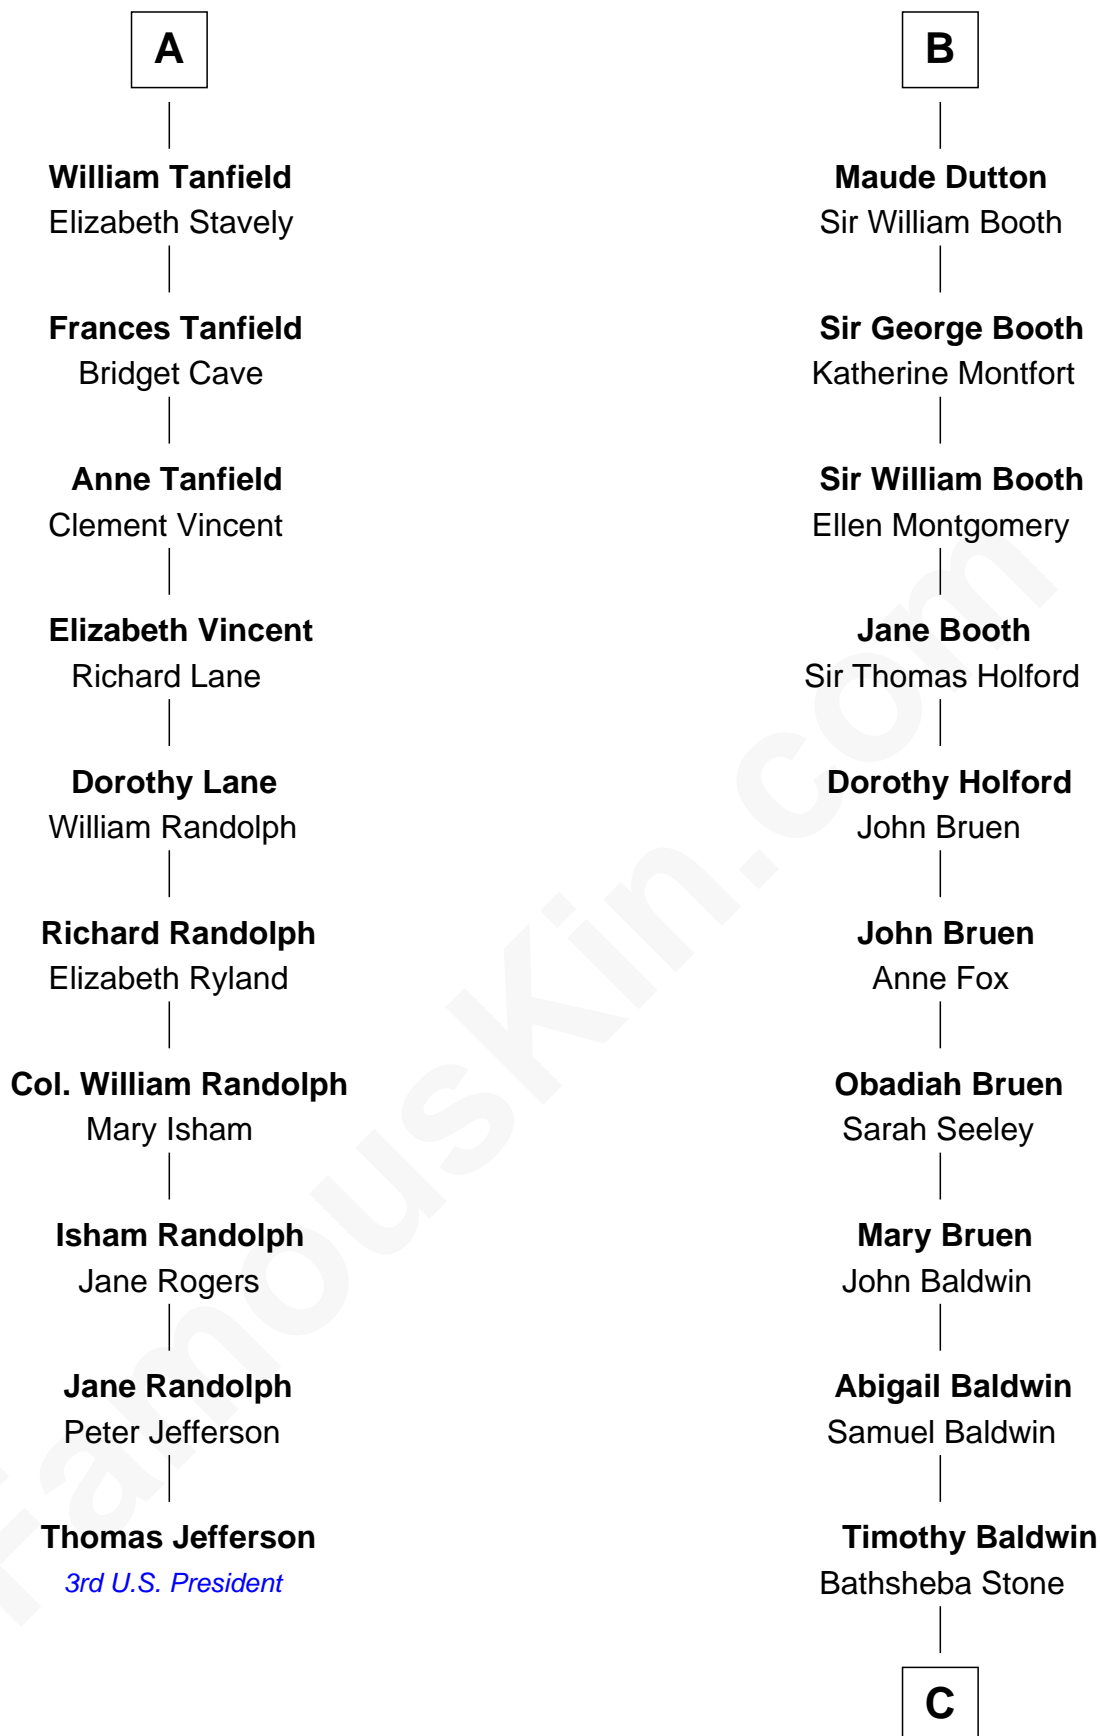

FamousKin.com

Relationship Chart of

Thomas Jefferson

3rd U.S. President and Signer of the Declaration of Independence

16th cousin 2 times removed of

Abraham Baldwin

Signer of the U.S. Constitution

Alan la Zouche

Ellen de Quincy

C

Michael Baldwin

Lucy Dudley

Abraham Baldwin

Signer of the U.S. Constitution

FamousKin.com