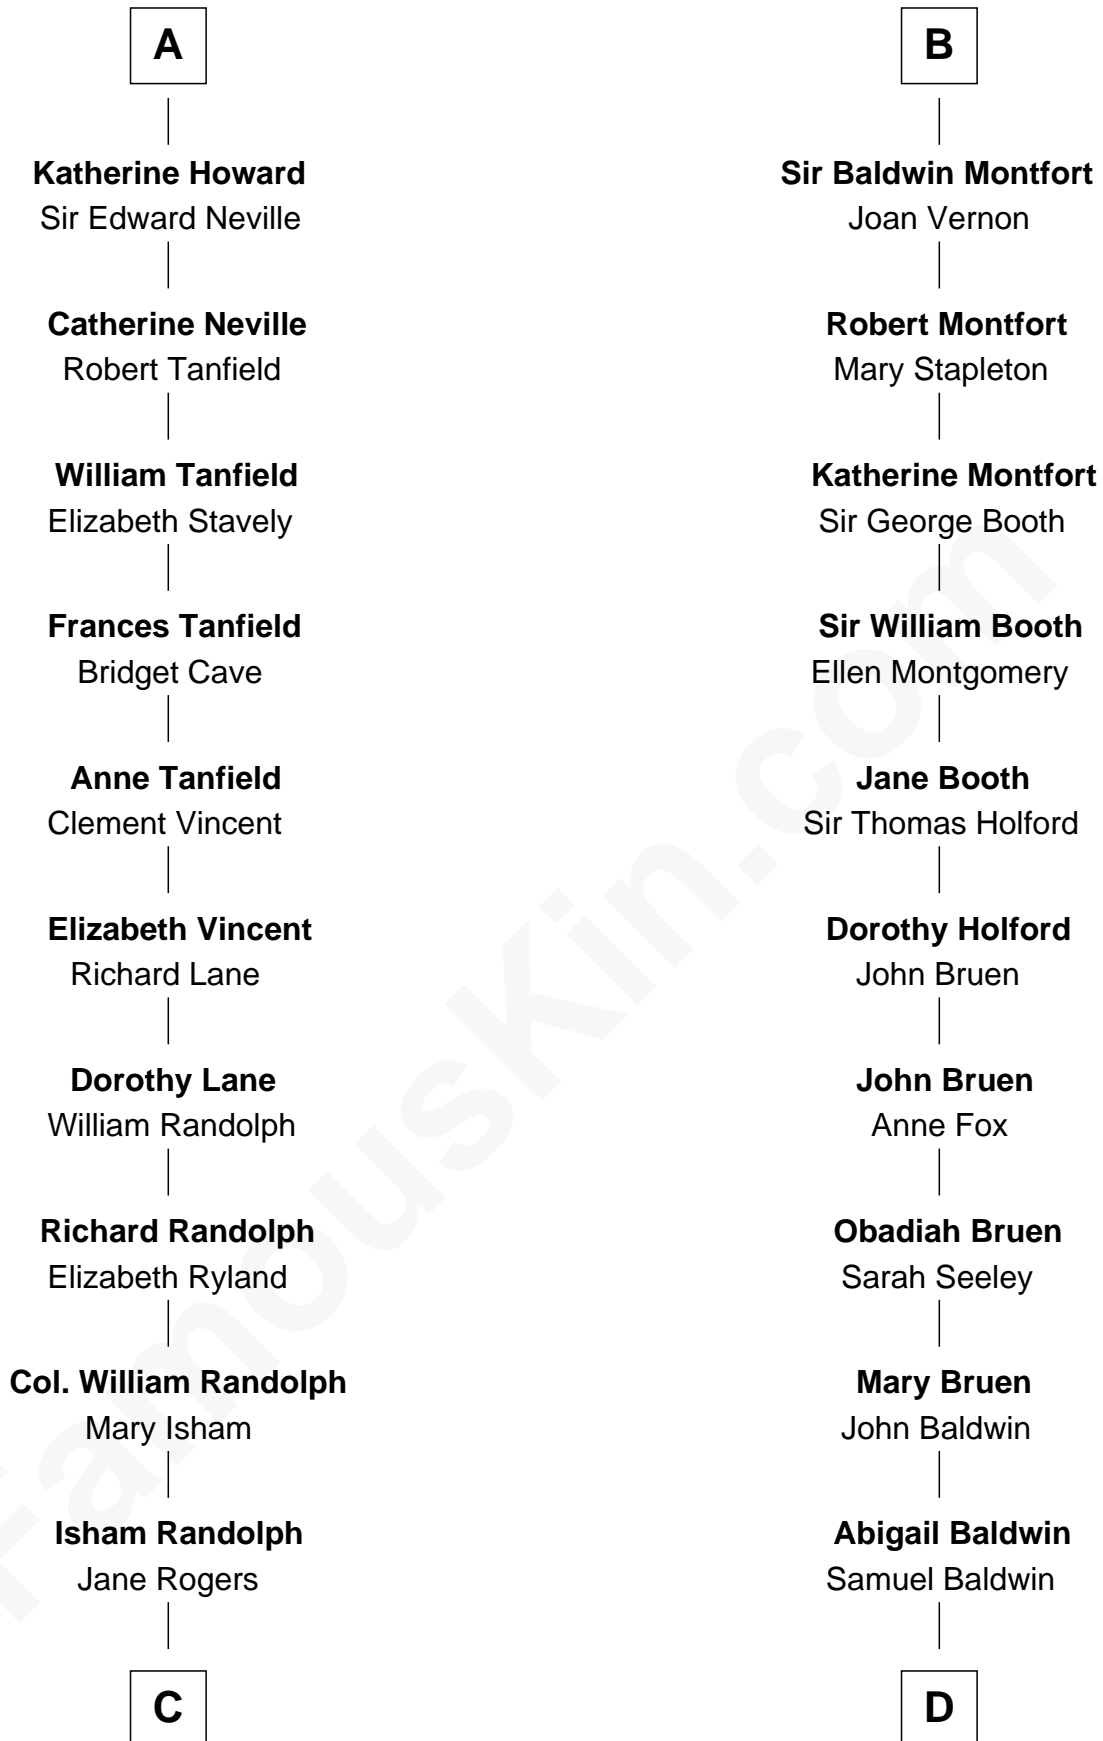

FamousKin.com

Relationship Chart of

Thomas Jefferson

3rd U.S. President and Signer of the Declaration of Independence

18th cousin 1 time removed of

Abraham Baldwin

Signer of the U.S. Constitution

Sir Humphrey de Bohun

Alice de Bohun

Roger V de Toeni

Ralph VII de Toeni

Mary - - - - -

Alice de Toeni

Guy de Beauchamp

Maud de Beauchamp

Sir Geoffrey de Say

Idonea de Say

Sir John de Clinton

Margaret de Clinton

Sir Baldwin de Montfort

Sir William Montfort

Margaret Pecche

B

C

Jane Randolph
Peter Jefferson

Thomas Jefferson
3rd U.S. President

D

Timothy Baldwin
Bathsheba Stone

Michael Baldwin
Lucy Dudley

Abraham Baldwin
Signer of the U.S. Constitution

FamousKin.com