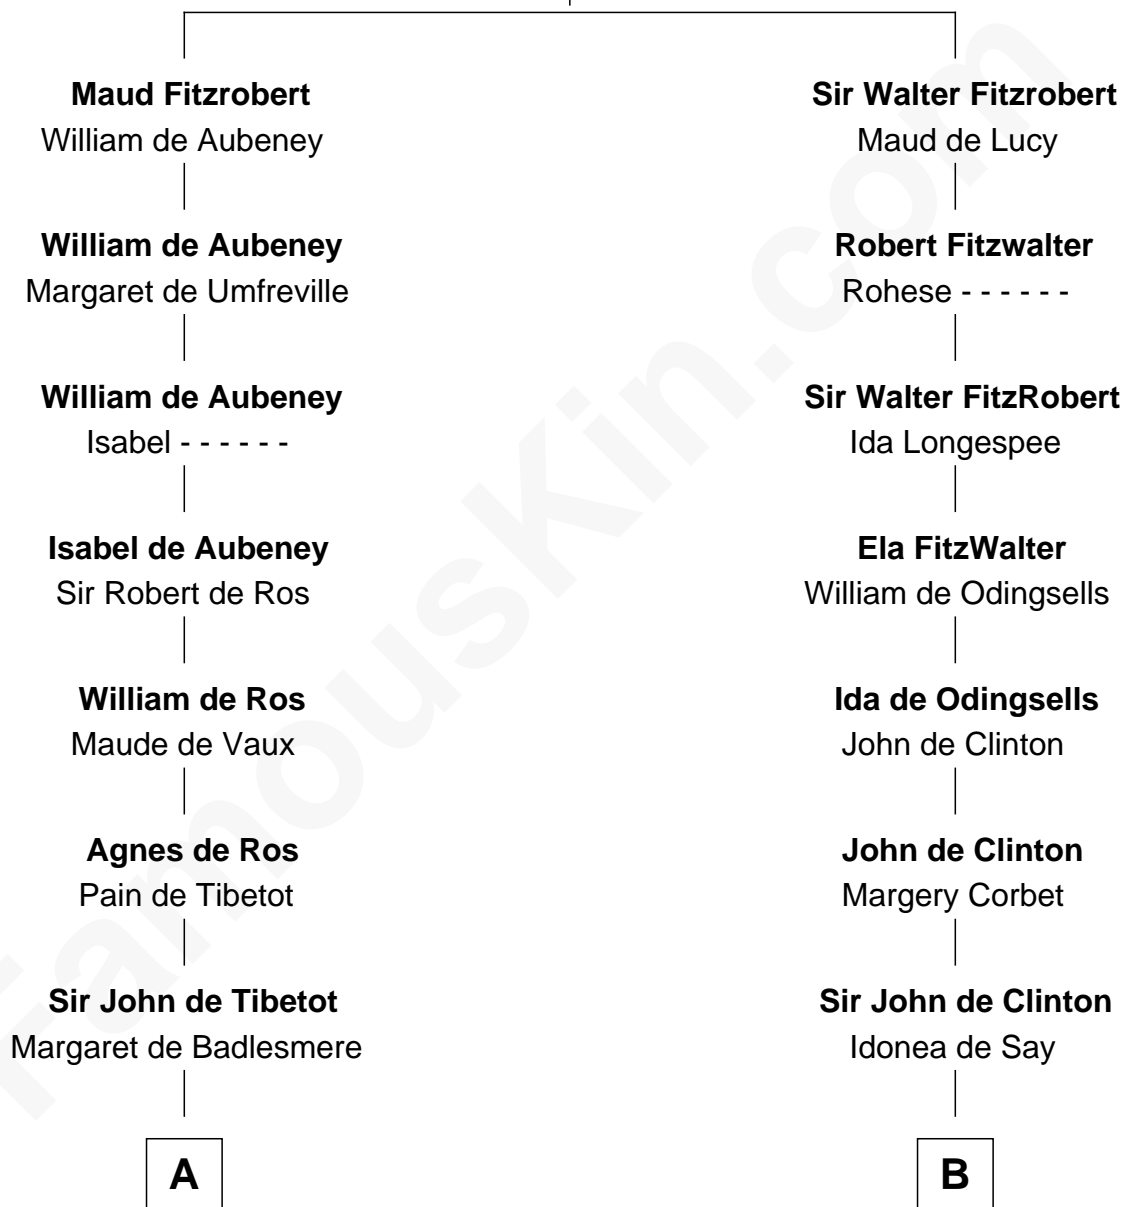

FamousKin.com

Relationship Chart of

Thomas Jefferson

3rd U.S. President and Signer of the Declaration of Independence

21st cousin of

Abraham Baldwin

Signer of the U.S. Constitution

Robert Fitzrichard

Maud de St. Liz

C

Henry Isham
Katherine Banks

Mary Isham
Col. William Randolph

Isham Randolph
Jane Rogers

Jane Randolph
Peter Jefferson

Thomas Jefferson
3rd U.S. President

D