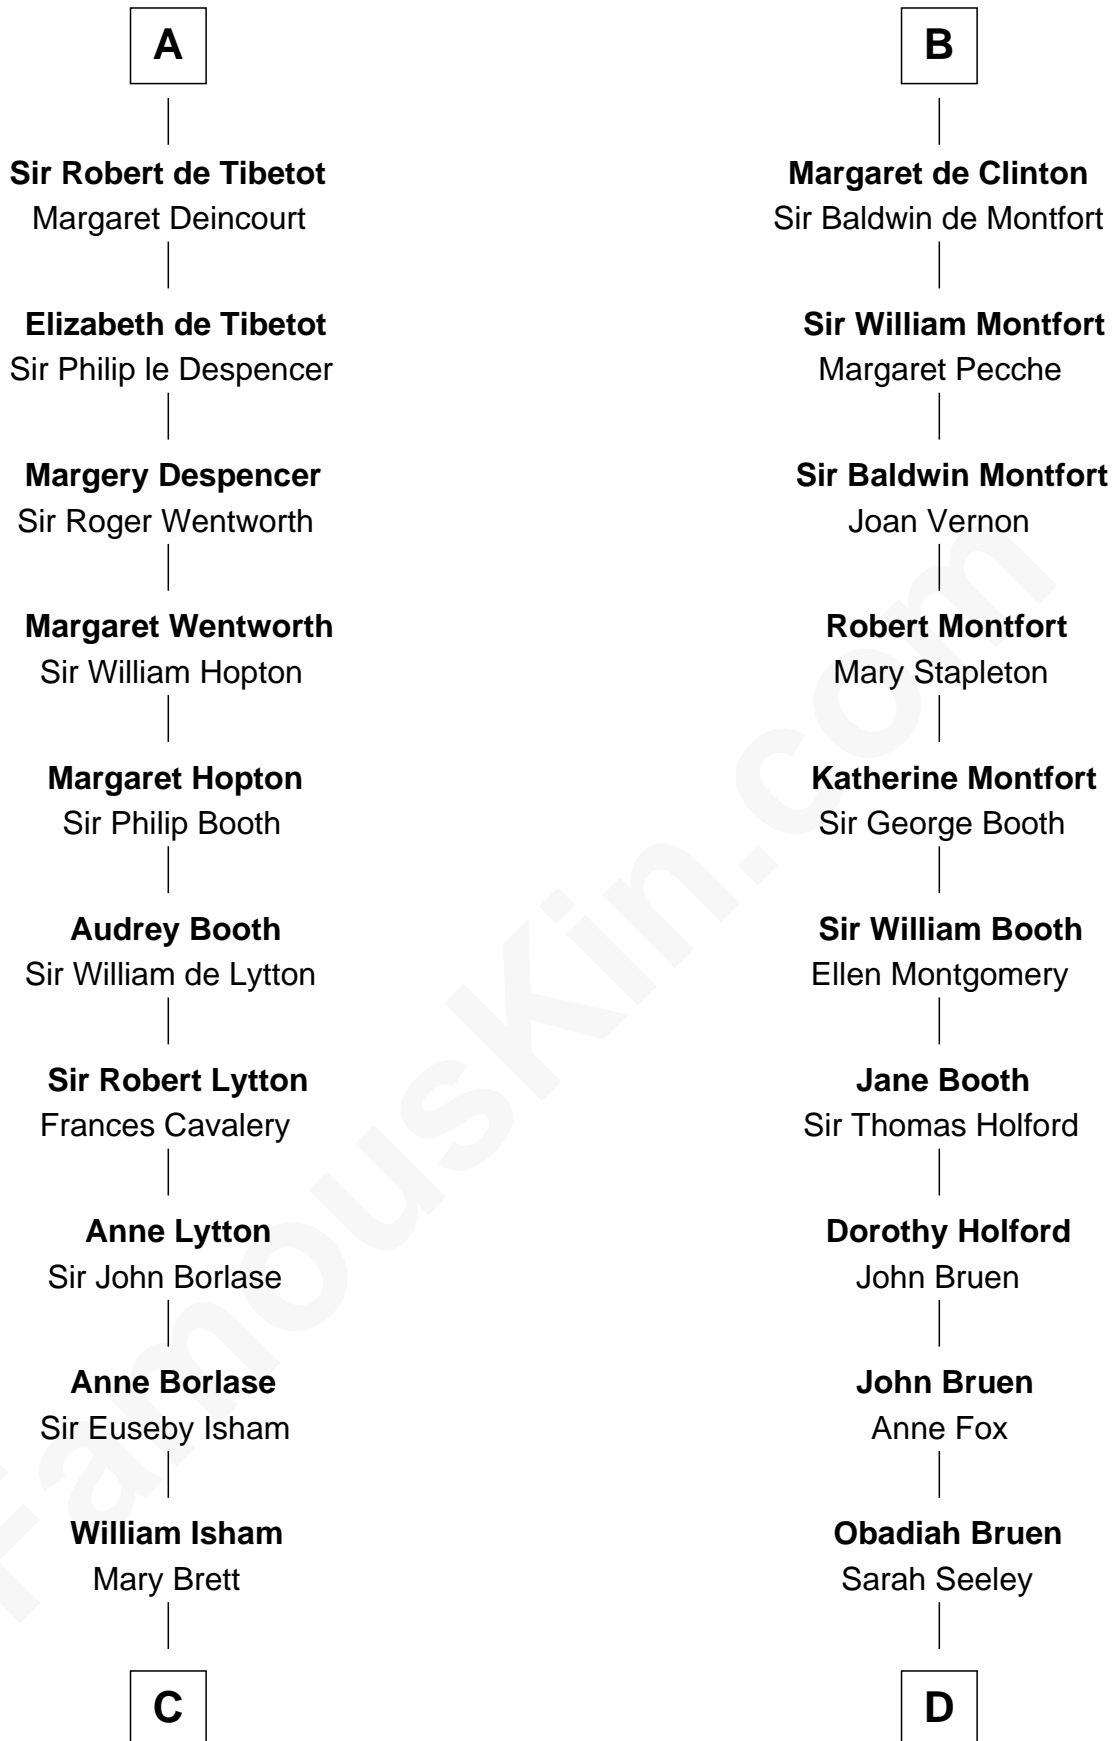

FamousKin.com

Relationship Chart of

Thomas Jefferson

3rd U.S. President and Signer of the Declaration of Independence

21st cousin of

Abraham Baldwin

Signer of the U.S. Constitution

Robert Fitzrichard

Maud de St. Liz

C

Henry Isham
Katherine Banks

Mary Isham
Col. William Randolph

Isham Randolph
Jane Rogers

Jane Randolph
Peter Jefferson

Thomas Jefferson
3rd U.S. President

D

Mary Bruen
John Baldwin

Abigail Baldwin
Samuel Baldwin

Timothy Baldwin
Bathsheba Stone

Michael Baldwin
Lucy Dudley

Abraham Baldwin
Signer of the U.S. Constitution