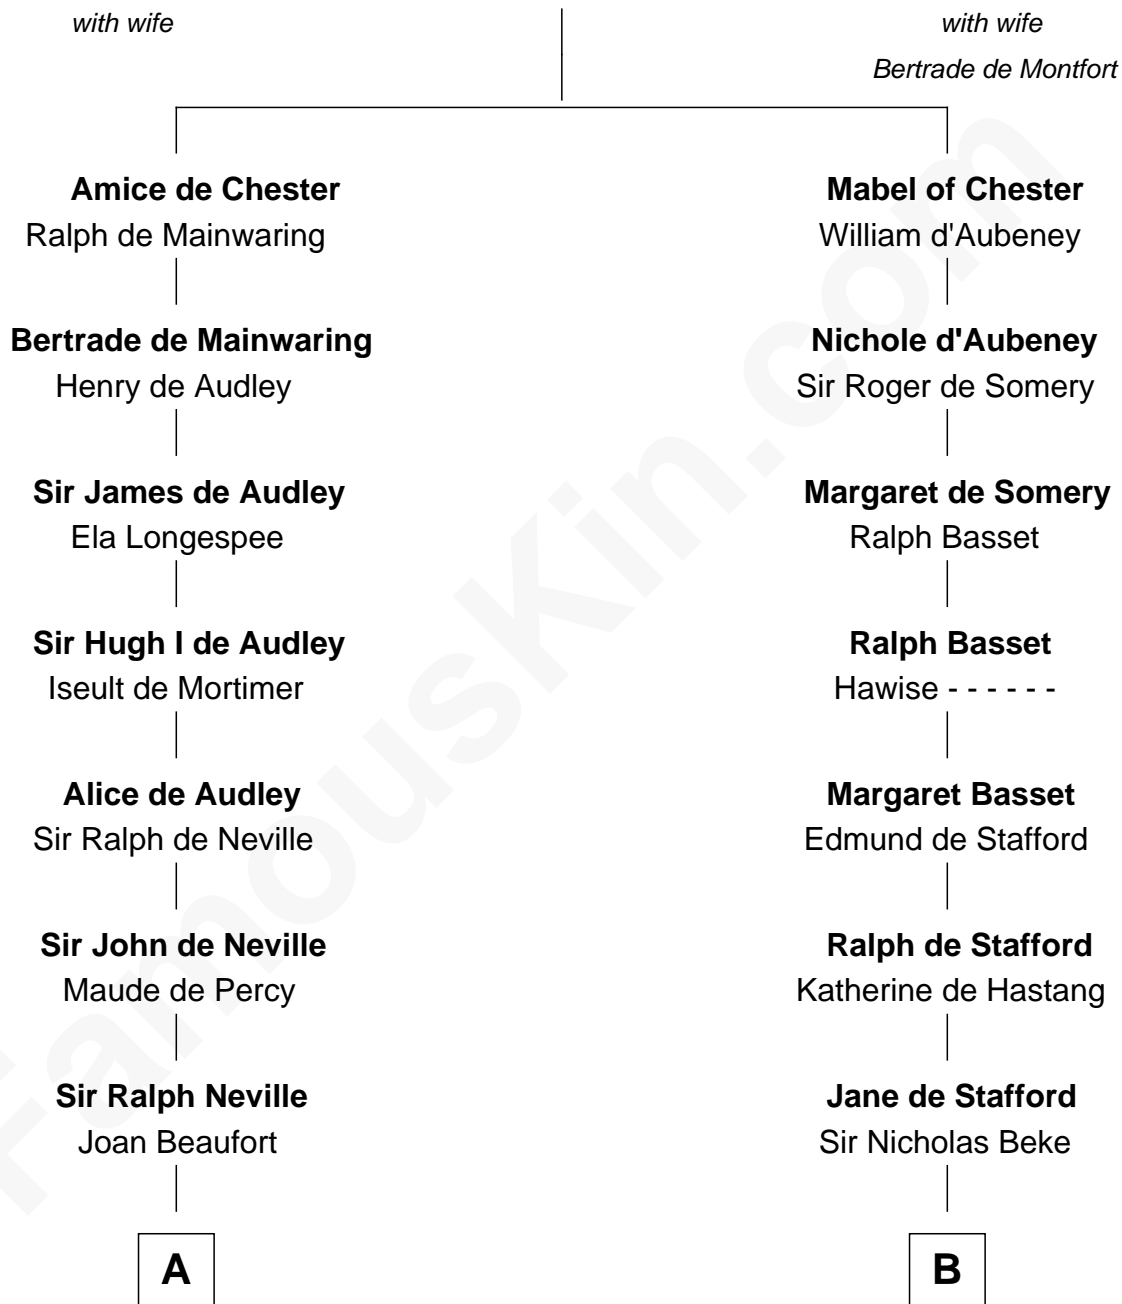

FamousKin.com

Relationship Chart of

Thomas Jefferson

3rd U.S. President and Signer of the Declaration of Independence

18th cousin 3 times removed of

Abraham Baldwin

Signer of the U.S. Constitution

Hugh de Kevelioc

C

Jane Randolph
Peter Jefferson

Thomas Jefferson
3rd U.S. President

D

Mary Bruen
John Baldwin

Abigail Baldwin
Samuel Baldwin

Timothy Baldwin
Bathsheba Stone

Michael Baldwin
Lucy Dudley

Abraham Baldwin
Signer of the U.S. Constitution

FamousKin.com