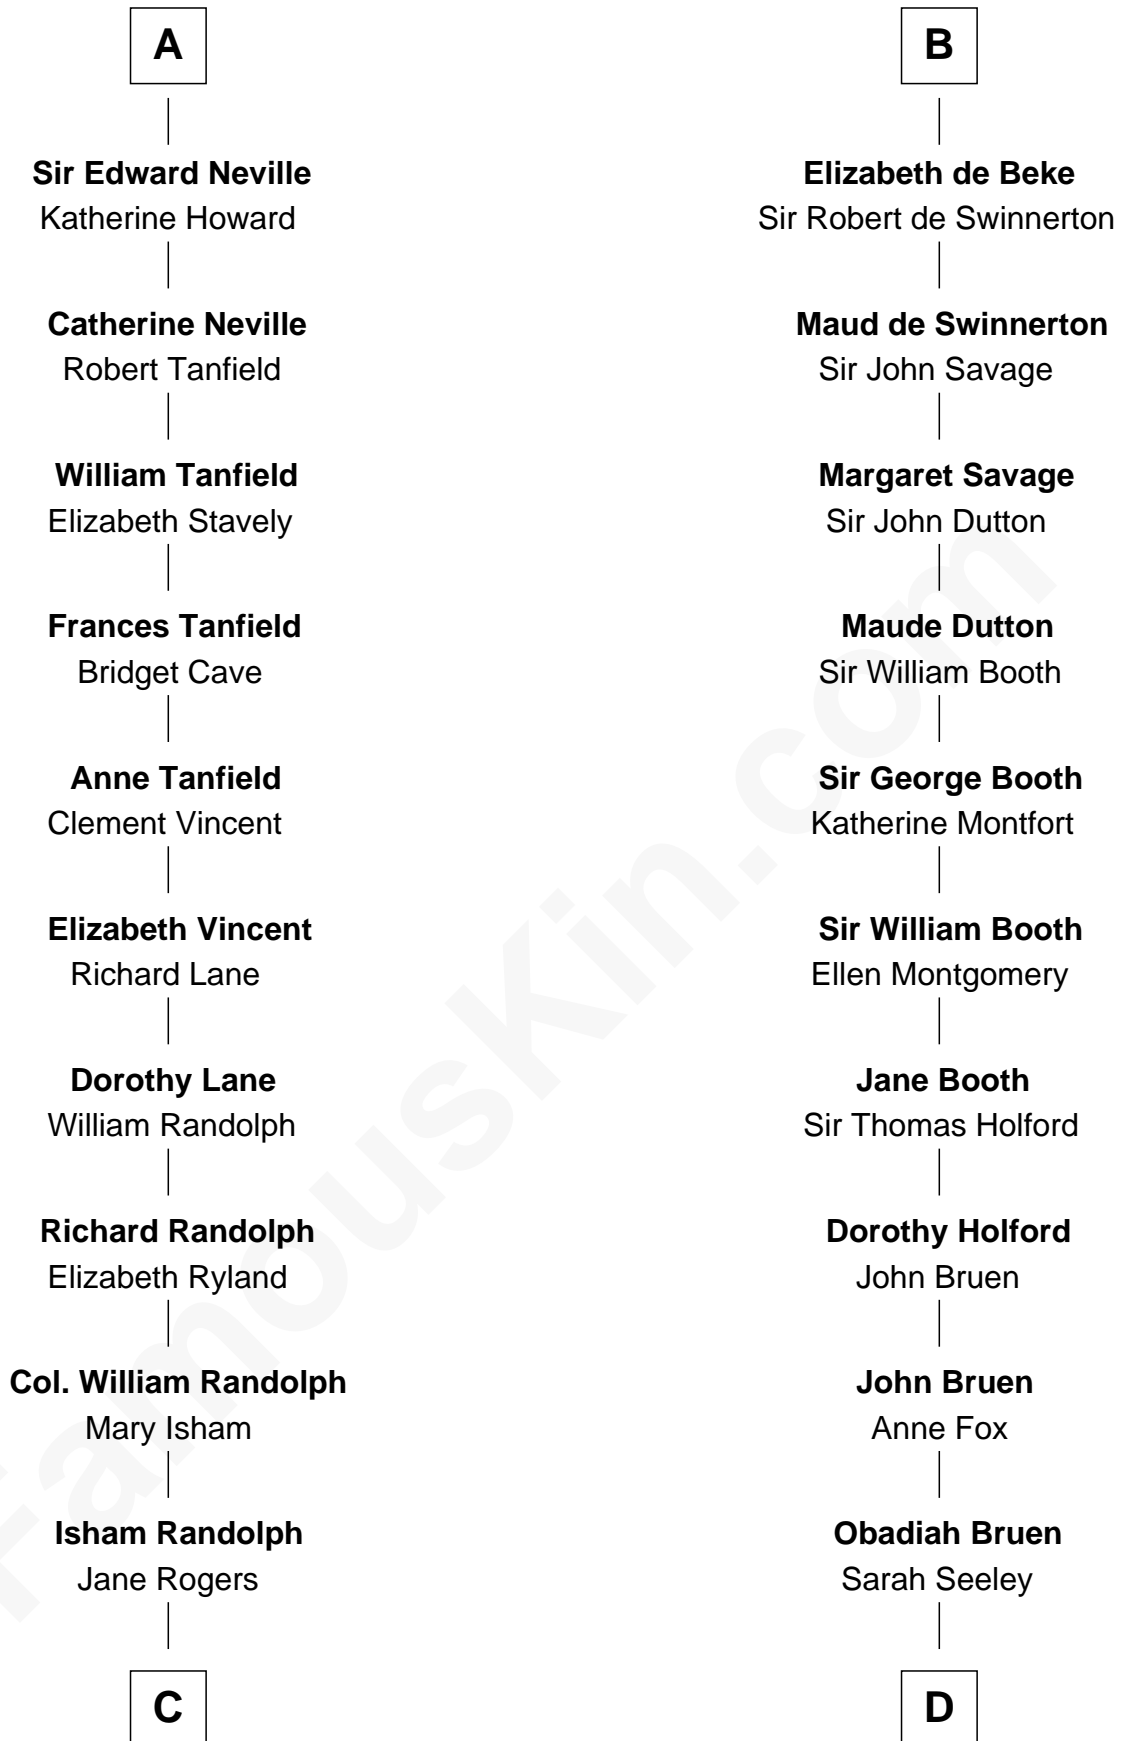

FamousKin.com

Relationship Chart of

Thomas Jefferson

3rd U.S. President and Signer of the Declaration of Independence

18th cousin 3 times removed of

Abraham Baldwin

Signer of the U.S. Constitution

Hugh de Kevelioc

C

Jane Randolph
Peter Jefferson

Thomas Jefferson
3rd U.S. President

D

Mary Bruen
John Baldwin

Abigail Baldwin
Samuel Baldwin

Timothy Baldwin
Bathsheba Stone

Michael Baldwin
Lucy Dudley