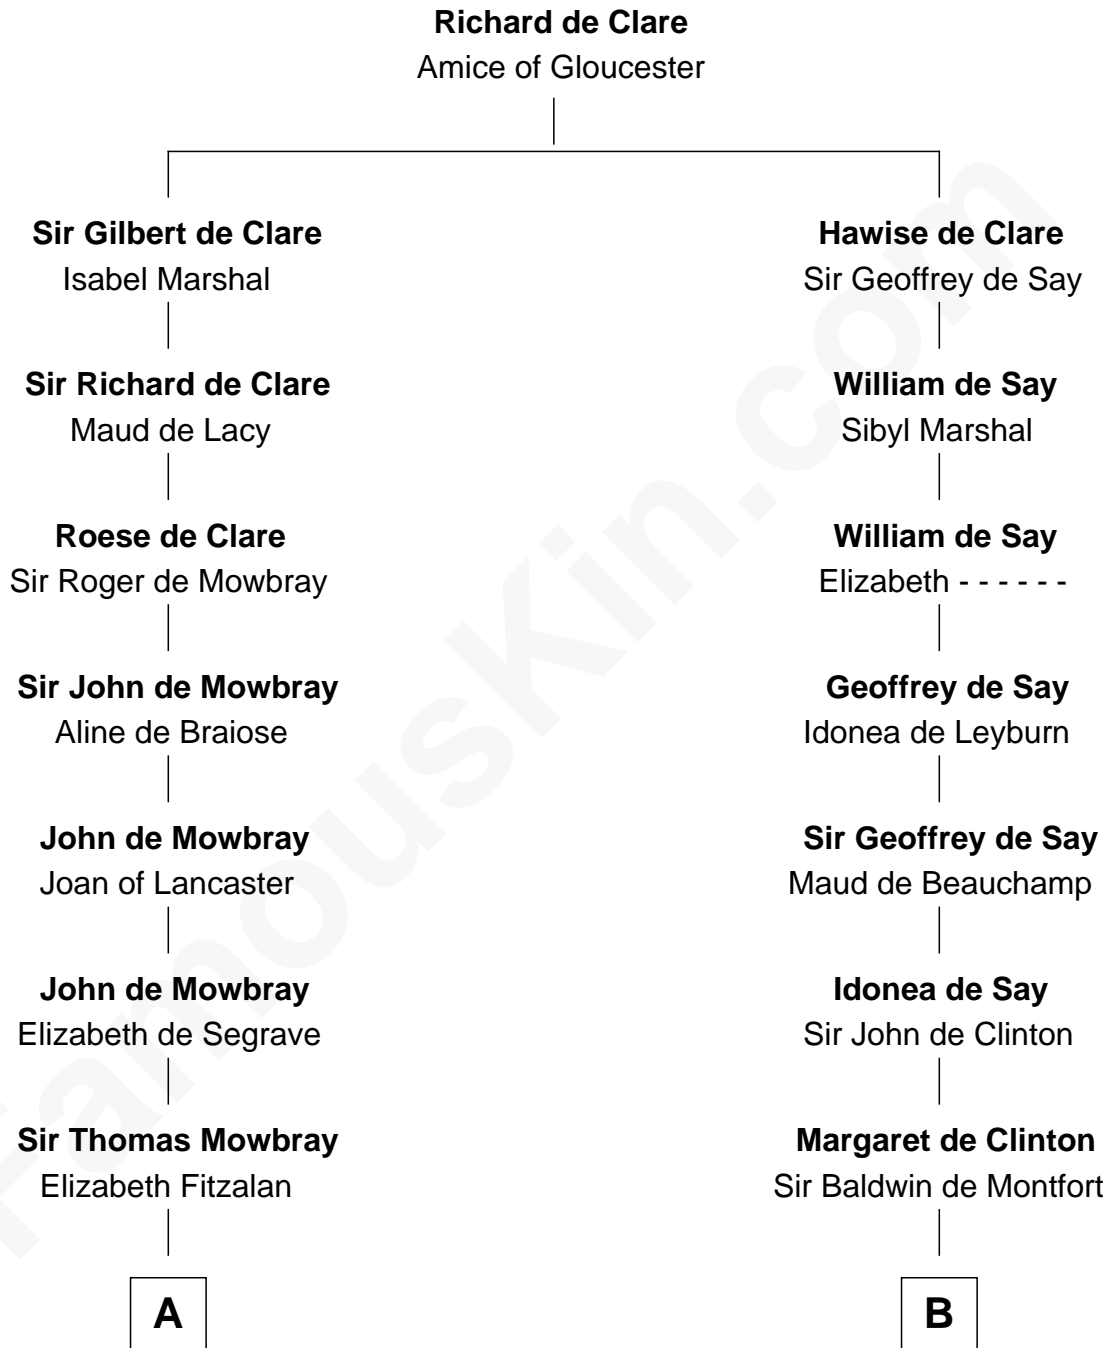

FamousKin.com

Relationship Chart of

Thomas Jefferson

3rd U.S. President and Signer of the Declaration of Independence

19th cousin 1 time removed of

Abraham Baldwin

Signer of the U.S. Constitution

C

Isham Randolph

Jane Rogers

Jane Randolph

Peter Jefferson

Thomas Jefferson

3rd U.S. President

D

Abigail Baldwin