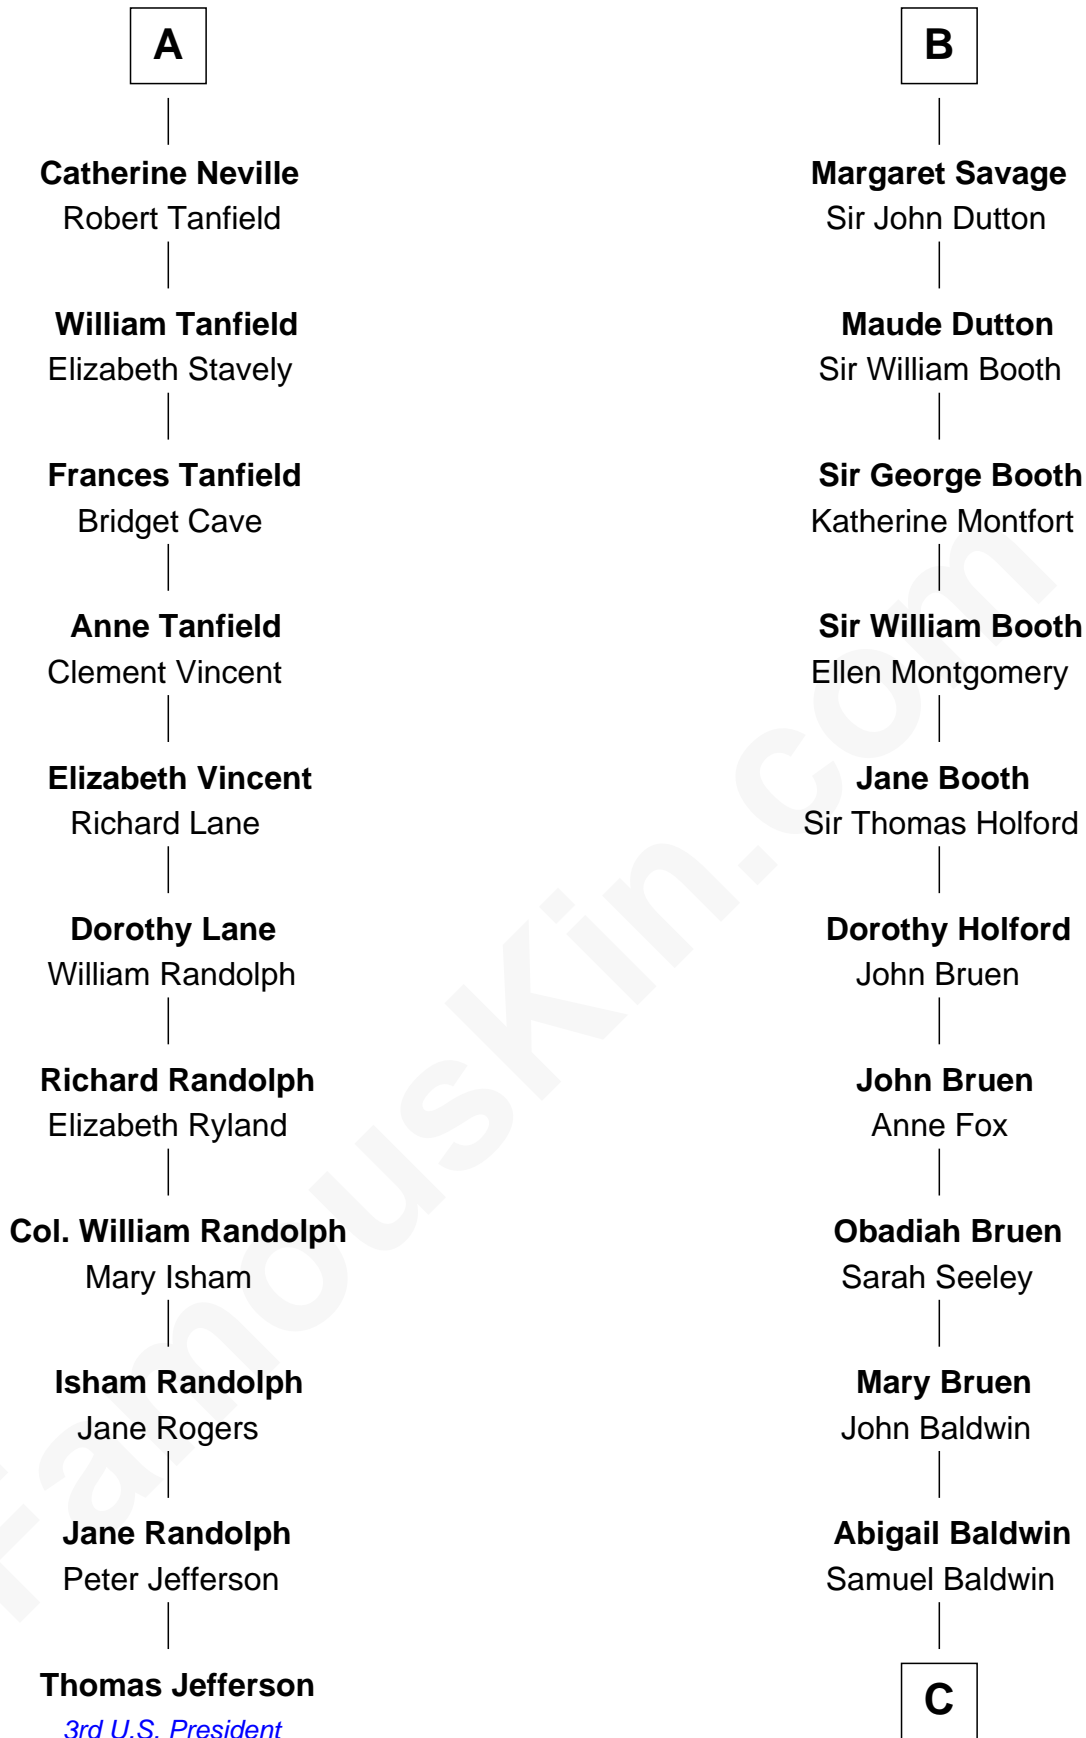

FamousKin.com

Relationship Chart of

Thomas Jefferson

3rd U.S. President and Signer of the Declaration of Independence

17th cousin 2 times removed of

Abraham Baldwin

Signer of the U.S. Constitution

Sir William Longespee

Ela of Salisbury

C

Timothy Baldwin
Bathsheba Stone

Michael Baldwin
Lucy Dudley

Abraham Baldwin
Signer of the U.S. Constitution

FamousKin.com